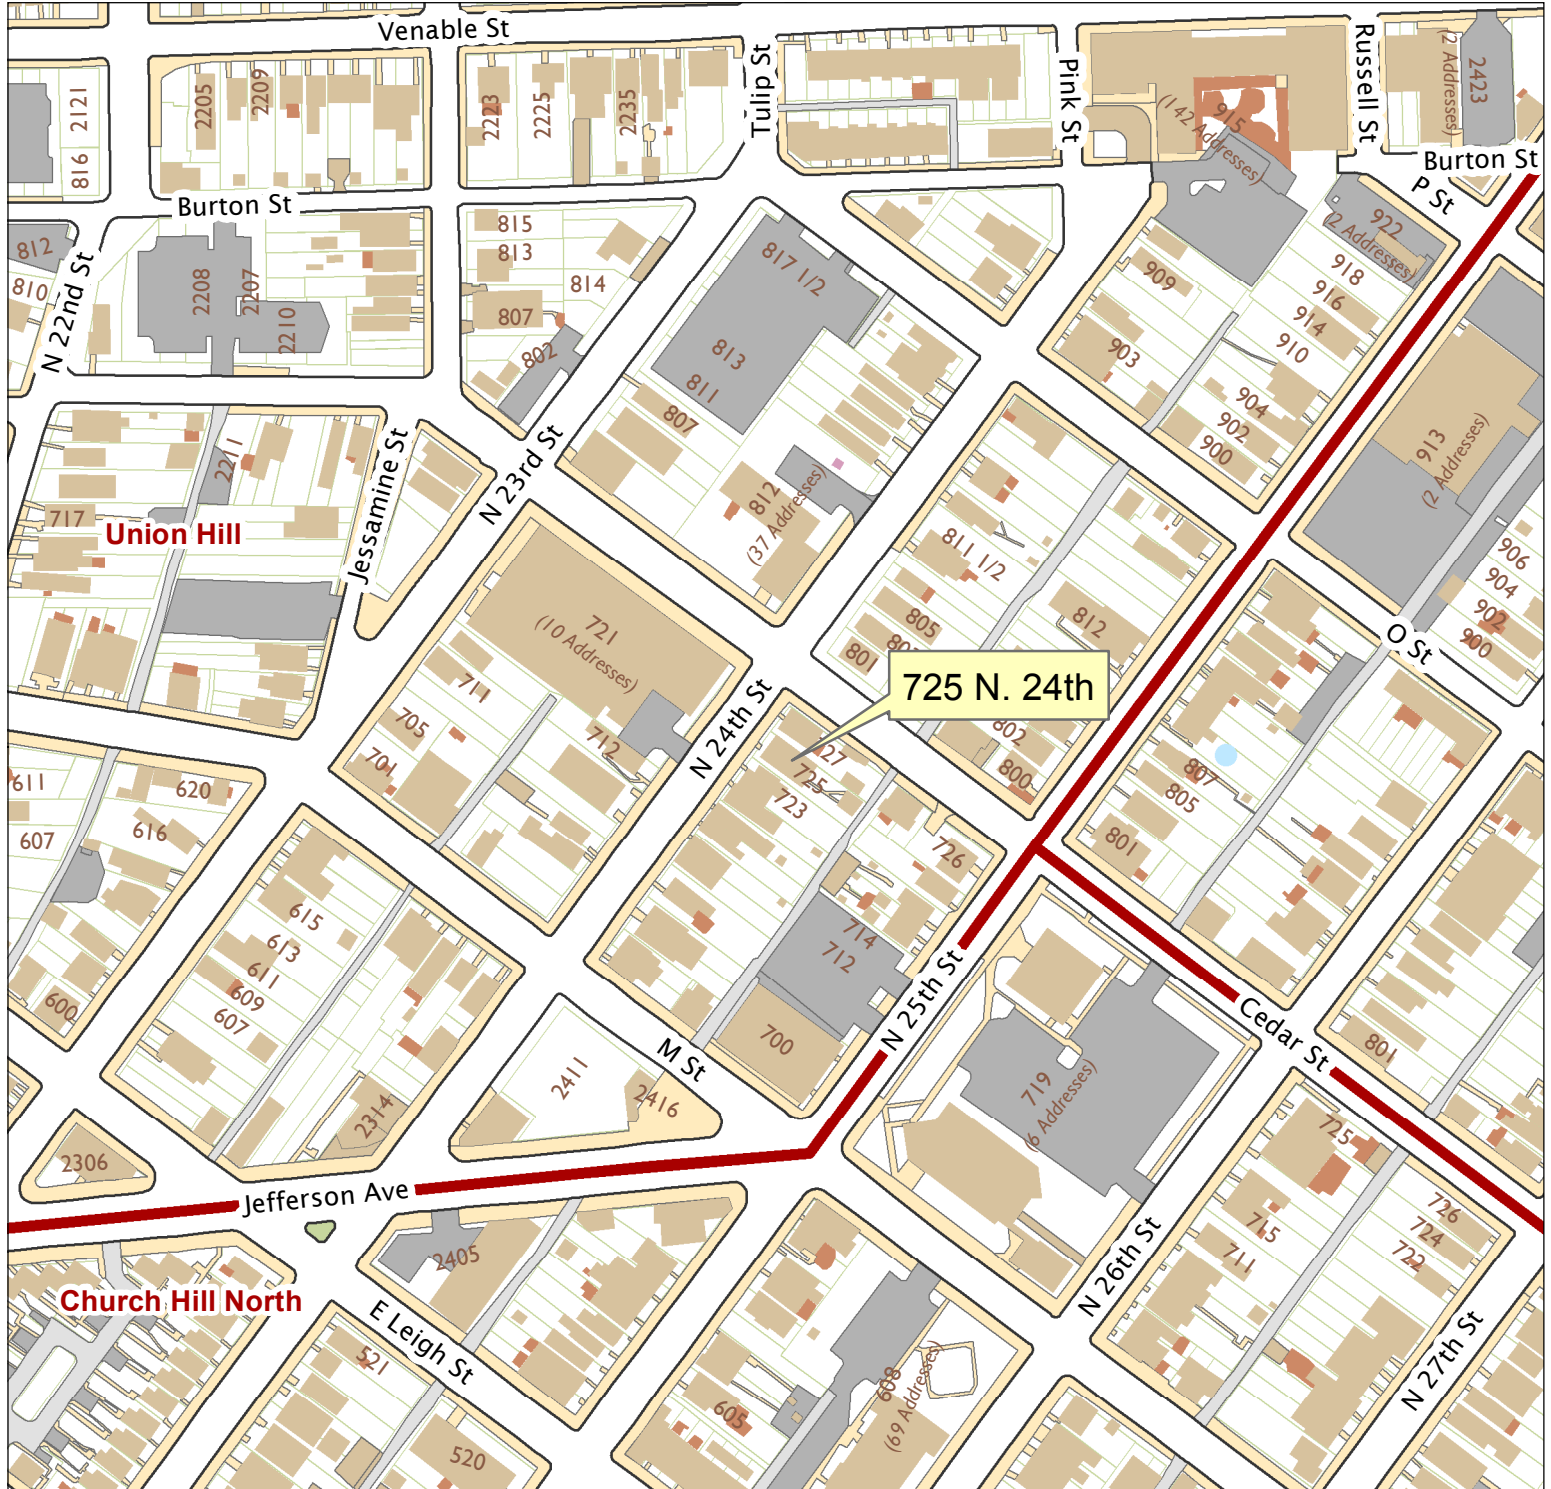

725 N. 24th Street

City of Richmond, VA

Geographic Information Systems

1 inch = 200 feet

Map printed by palmquwd on 2016.01.13.

Document Path: G:\PDR\Planning & Preservation\CAR\Applications\Base Maps\Base Map.mxd

Disclaimer:

The City of Richmond assumes no liability either for any errors, omissions, or inaccuracies in the information provided regardless of the cause of such or for any decision made, action taken, or action not taken by the user in reliance upon any maps or information provided herein.

Location Reference