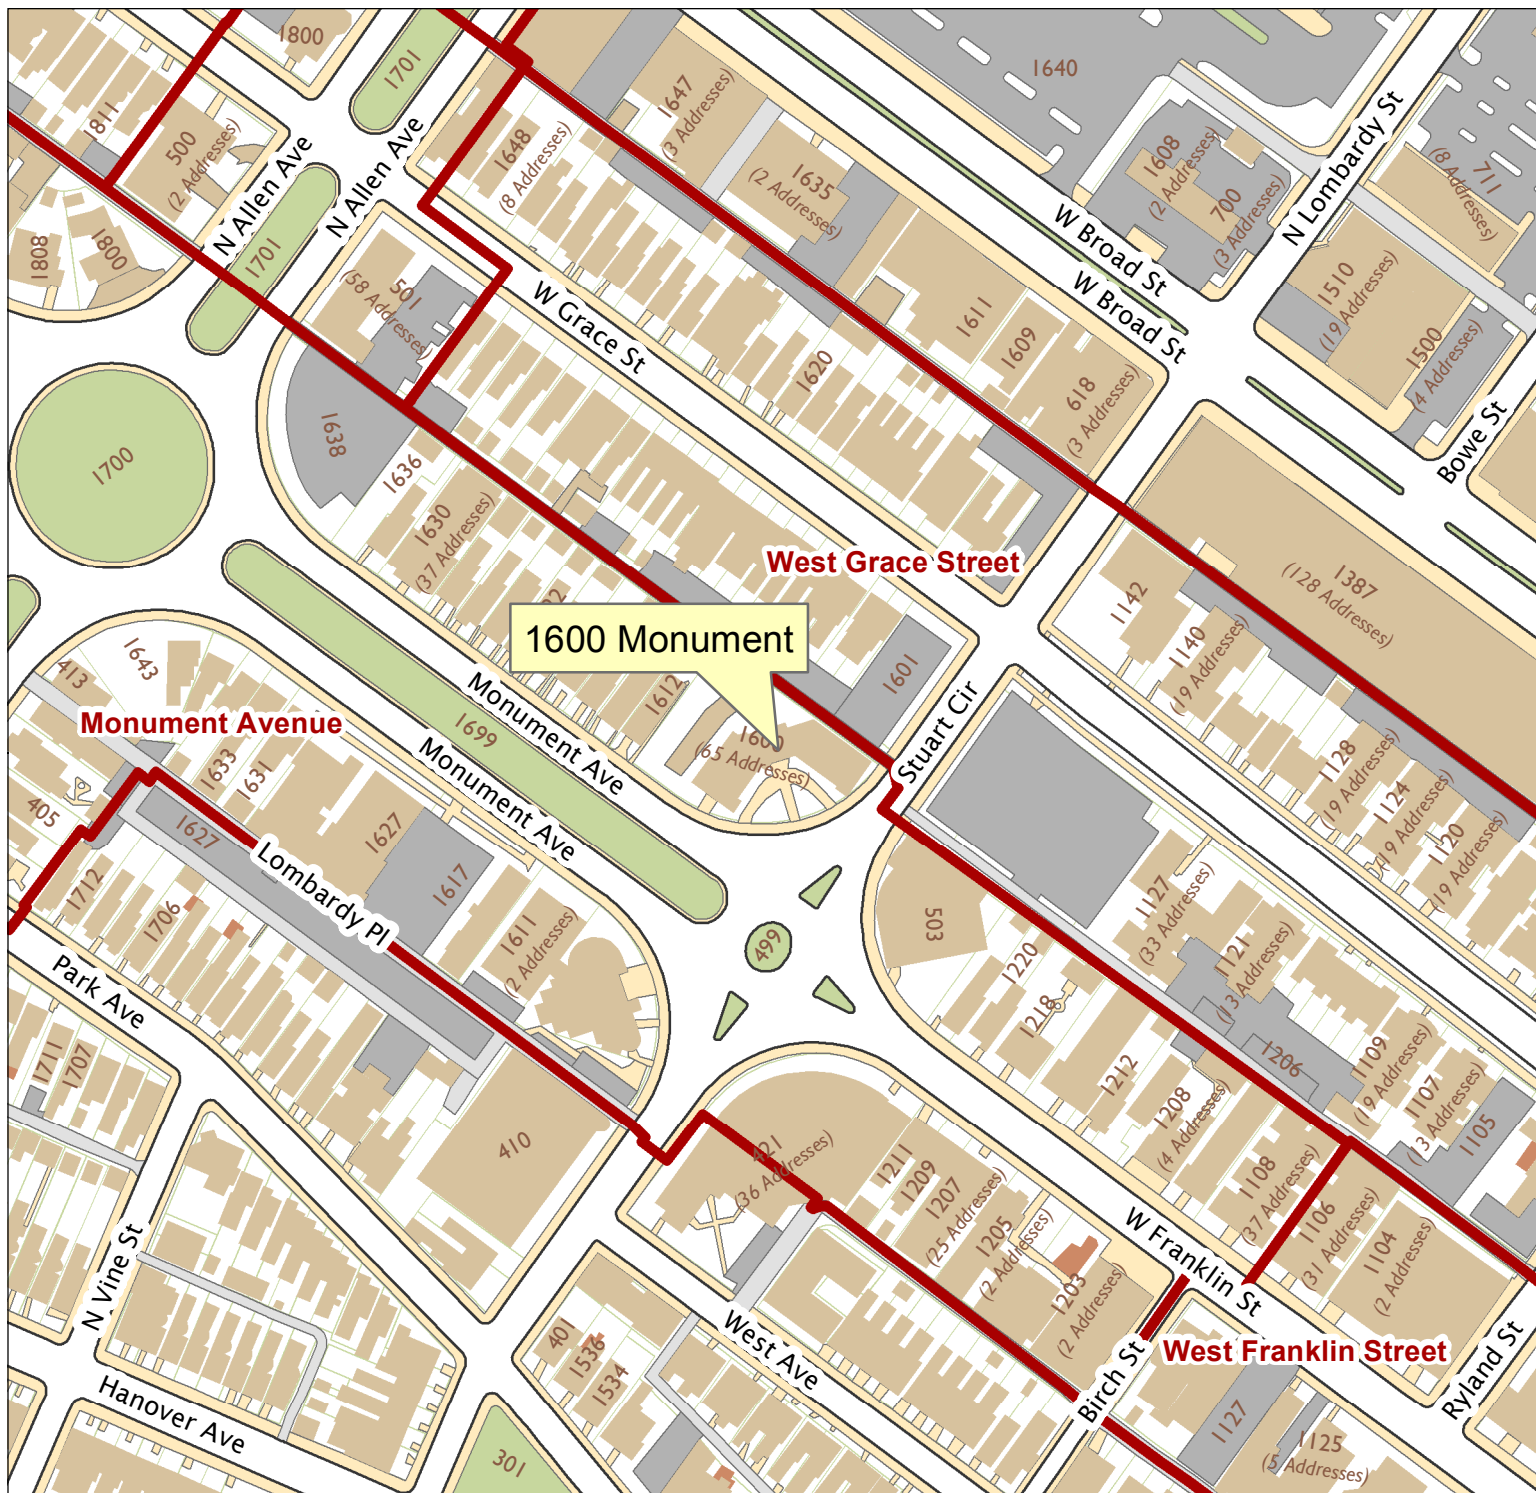

1600 Monument Avenue

City of Richmond, VA

Geographic Information Systems

1600 Monument

West Grace Street

Monument Avenue

West Franklin Street

Location Reference

Map printed by palmquwd on 2015.06.08.

Document Path: G:\PDR\Planning & Preservation\CAR\Applications\Base Maps\Base Map.mxd

Disclaimer:
The City of Richmond assumes no liability either for any errors, omissions, or inaccuracies in the information provided regardless of the cause of such or for any decision made, action taken, or action not taken by the user in reliance upon any maps or information provided herein.