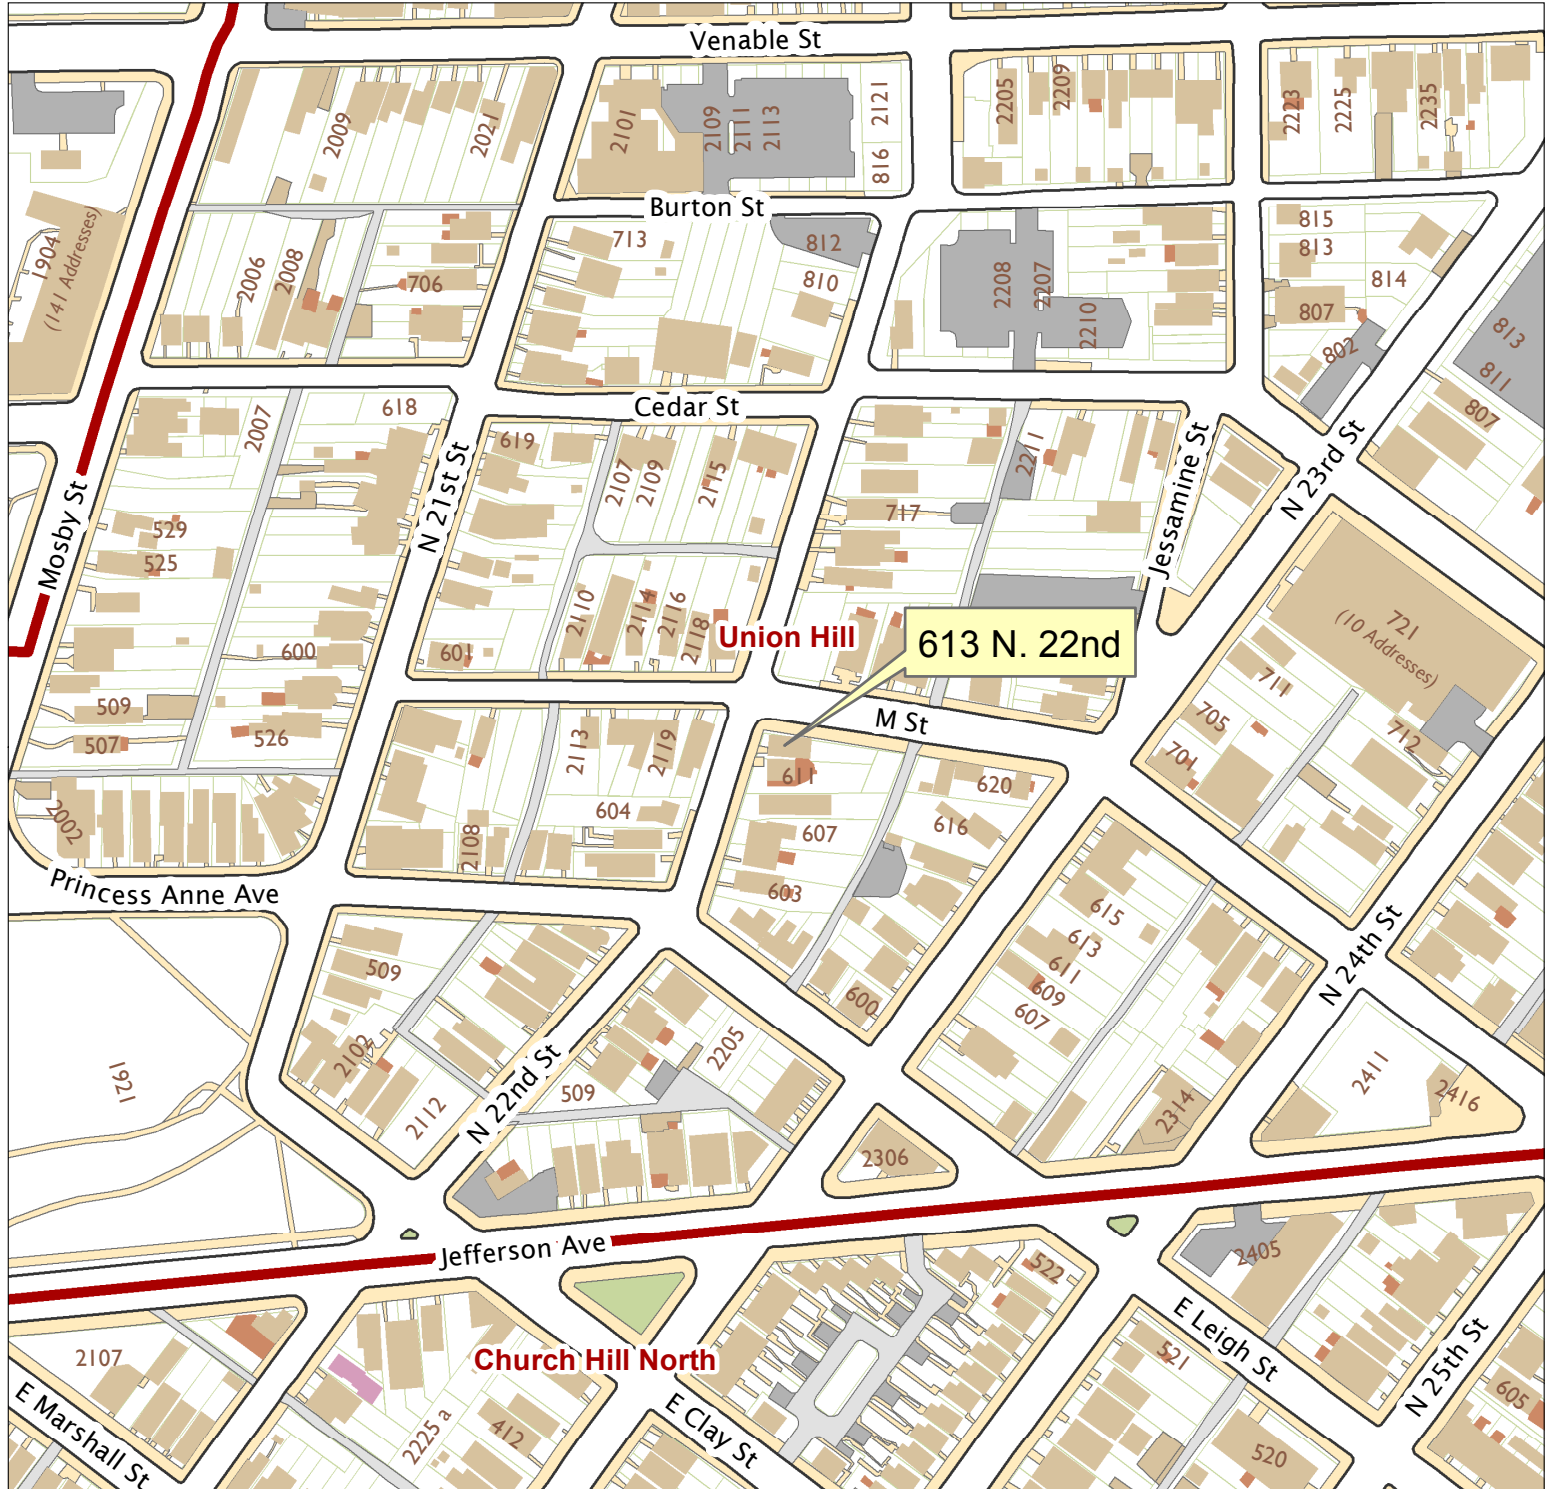

# 613 N. 22nd Street

City of Richmond, VA

Geographic Information Systems

Map printed by palmquwd on 2016.05.10.

Document Path: G:\PDR\Planning & Preservation\CAR\Applications\Base Maps\Base Map.mxd

Disclaimer:  
The City of Richmond assumes no liability either for any errors, omissions, or inaccuracies in the information provided regardless of the cause of such or for any decision made, action taken, or action not taken by the user in reliance upon any maps or information provided herein.