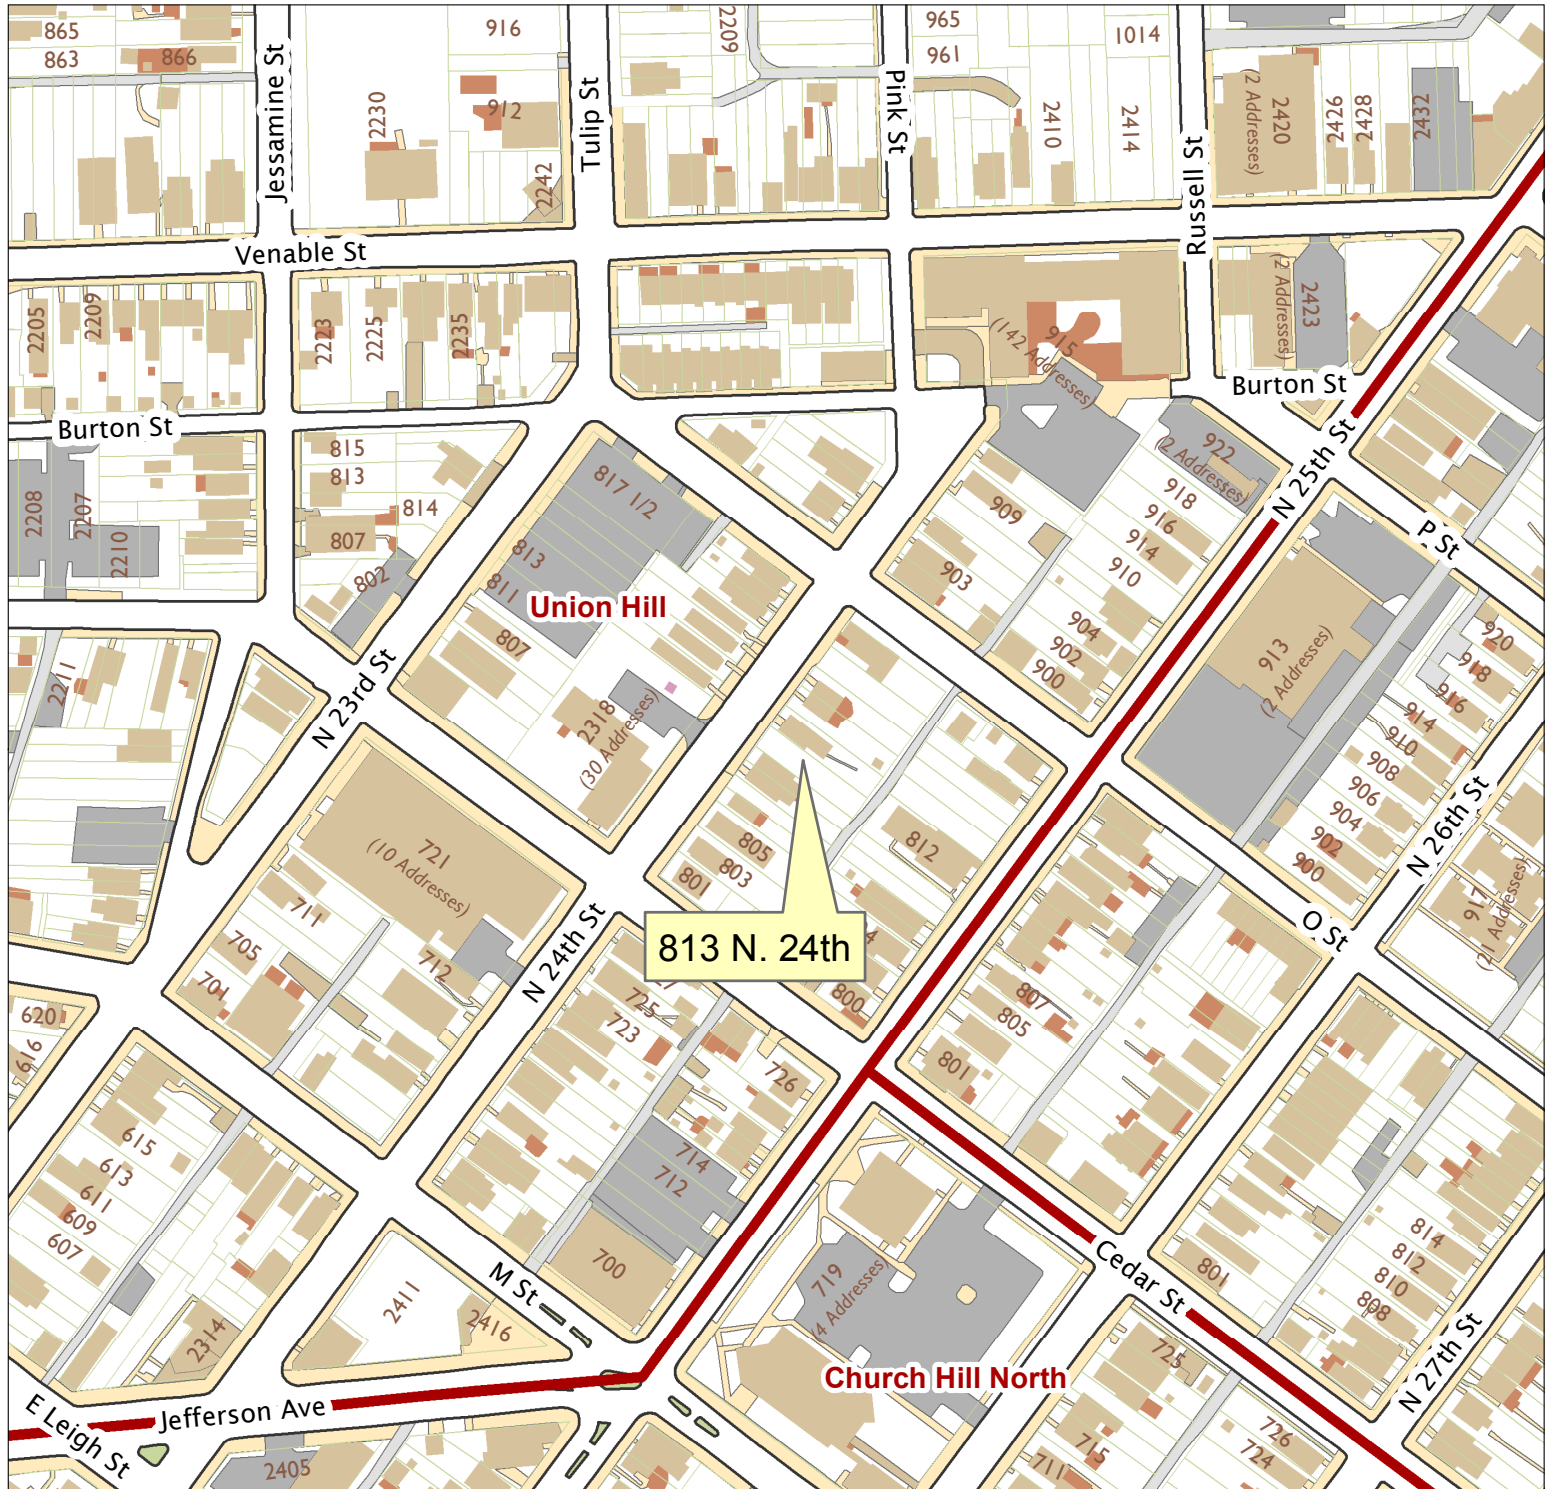

813 N. 24th Street

City of Richmond, VA

Geographic Information Systems

813 N. 24th

Union Hill

Church Hill North

1 inch = 200 feet

Map printed by jeffricr on 2017.02.03.

Document Path: \\Dit-file02-pv\commdev\S\PDR\Planning & Preservation\CAR\Applications\Base Maps\Base Map.mxd

Disclaimer:
The City of Richmond assumes no liability either for any errors, omissions, or inaccuracies in the information provided regardless of the cause of such or for any decision made, action taken, or action not taken by the user in reliance upon any maps or information provided herein.

Location Reference