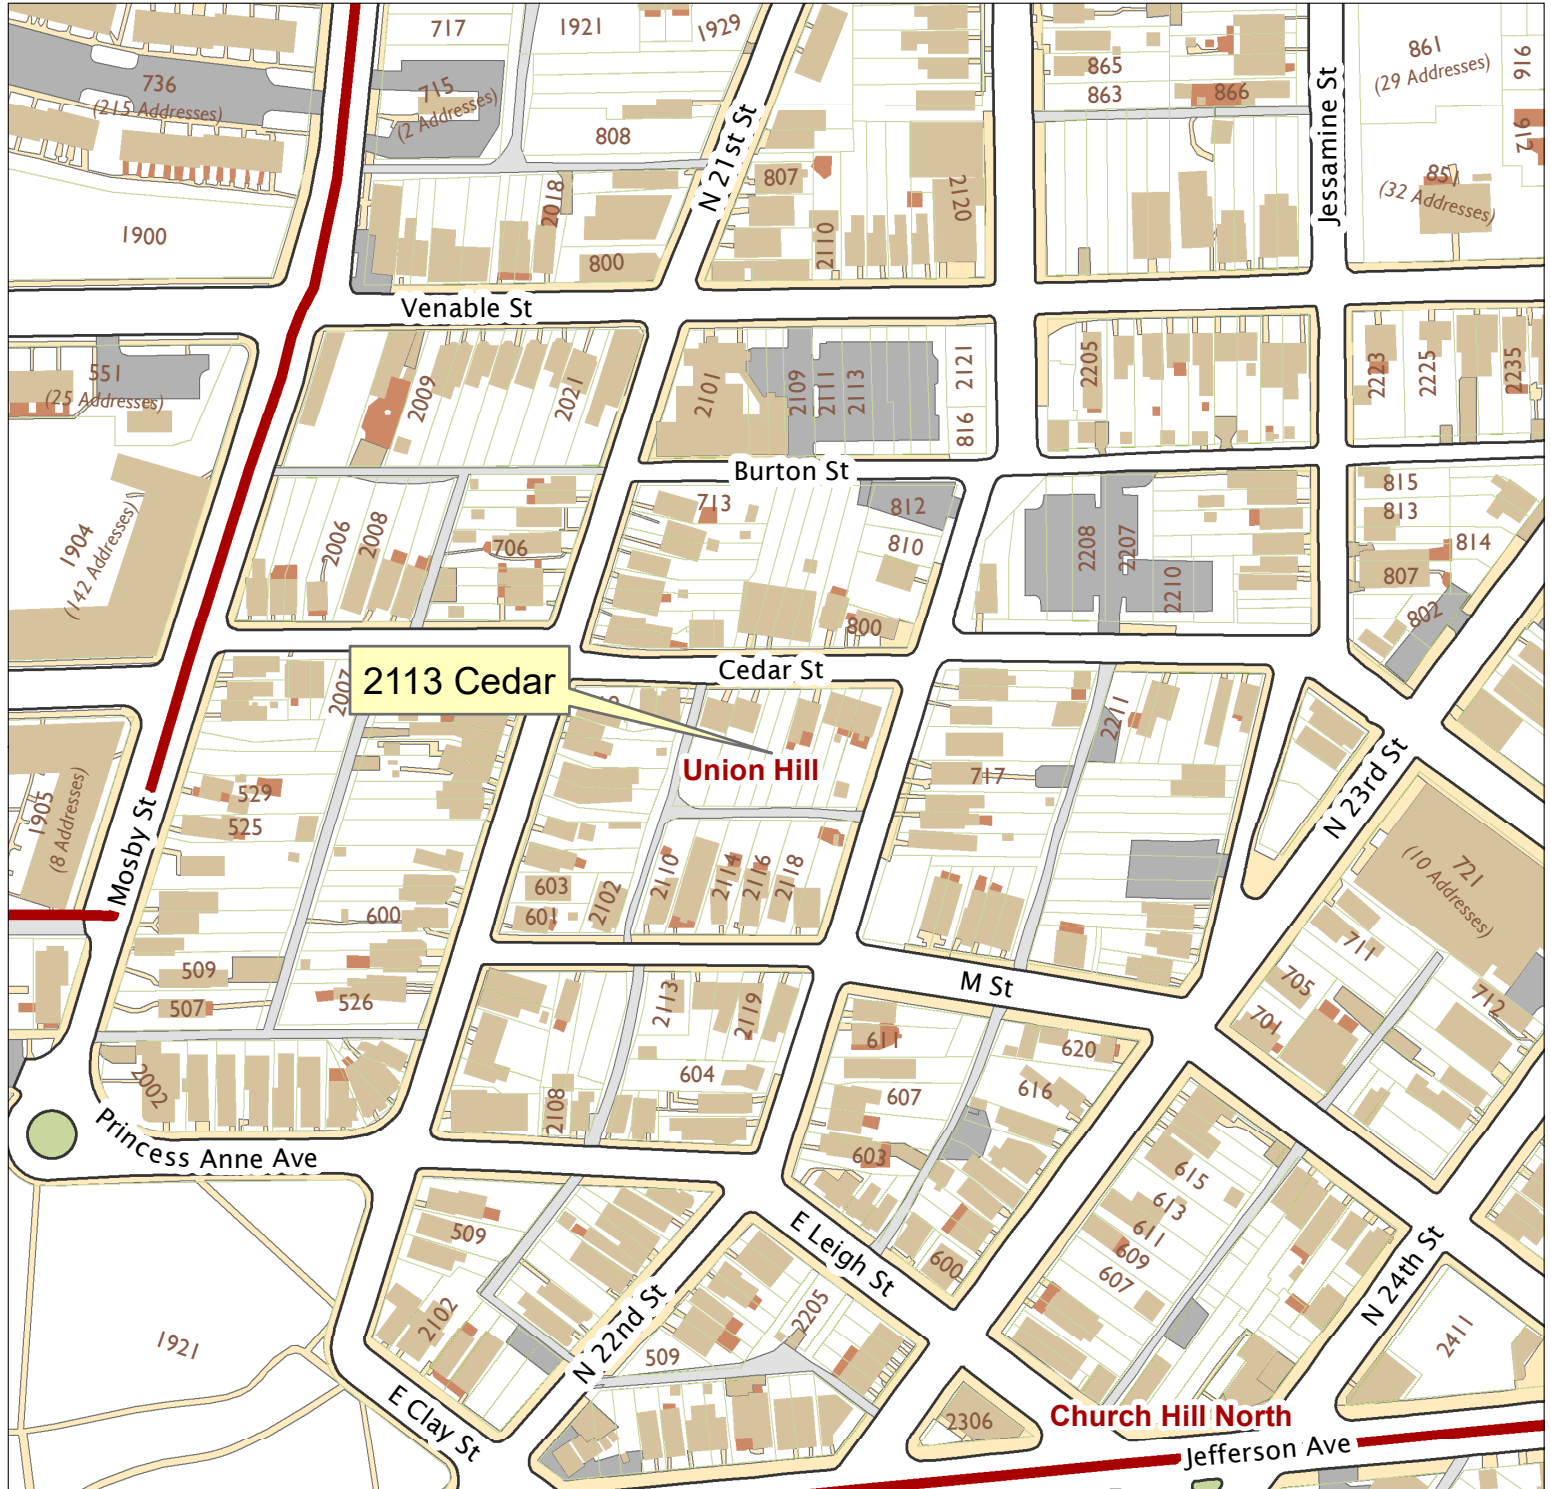

# 2113 Cedar Street

City of Richmond, VA

Geographic Information Systems

1 inch = 200 feet

Map printed by jeffricr on 2018.05.09.

Document Path: \\Dit-file02-pv\commdev\$\PDR\Planning & Preservation\CAR\Applications\Base Maps\Base Map.mxd

Disclaimer:

The City of Richmond assumes no liability either for any errors, omissions, or inaccuracies in the information provided regardless of the cause of such or for any decision made, action taken, or action not taken by the user in reliance upon any maps or information provided herein.

Location Reference