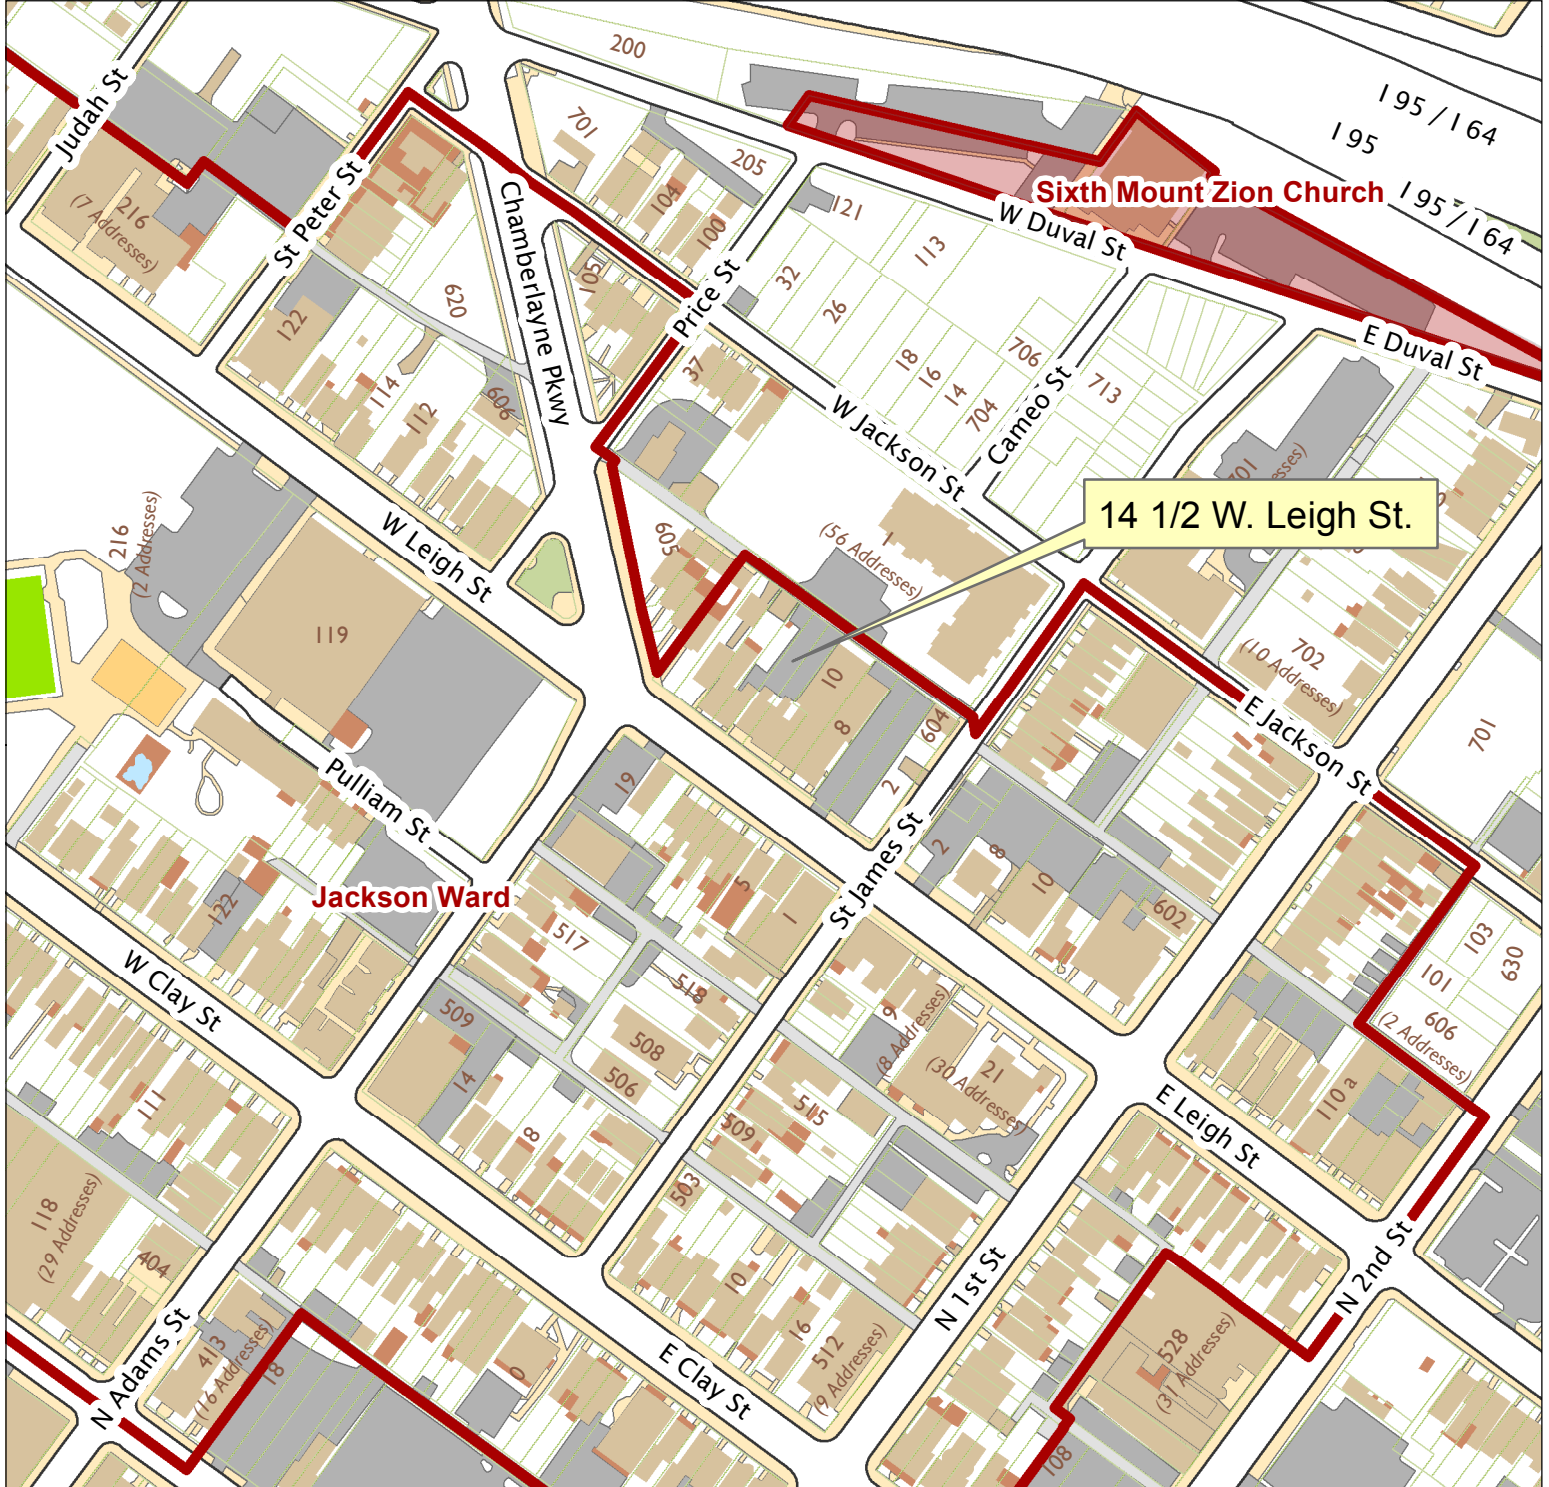

14 1/2 West Leigh Street

City of Richmond, VA

Geographic Information Systems

1 inch = 200 feet

Map printed by jonescl2 on 2019.01.30.

Document Path: G:\PDR\Planning & Preservation\CAR\Meetings\00 Current Meeting\Base Maps\Tools\Base Map.mxd

Disclaimer:

The City of Richmond assumes no liability either for any errors, omissions, or inaccuracies in the information provided regardless of the cause of such or for any decision made, action taken, or action not taken by the user in reliance upon any maps or information provided herein.

Location Reference