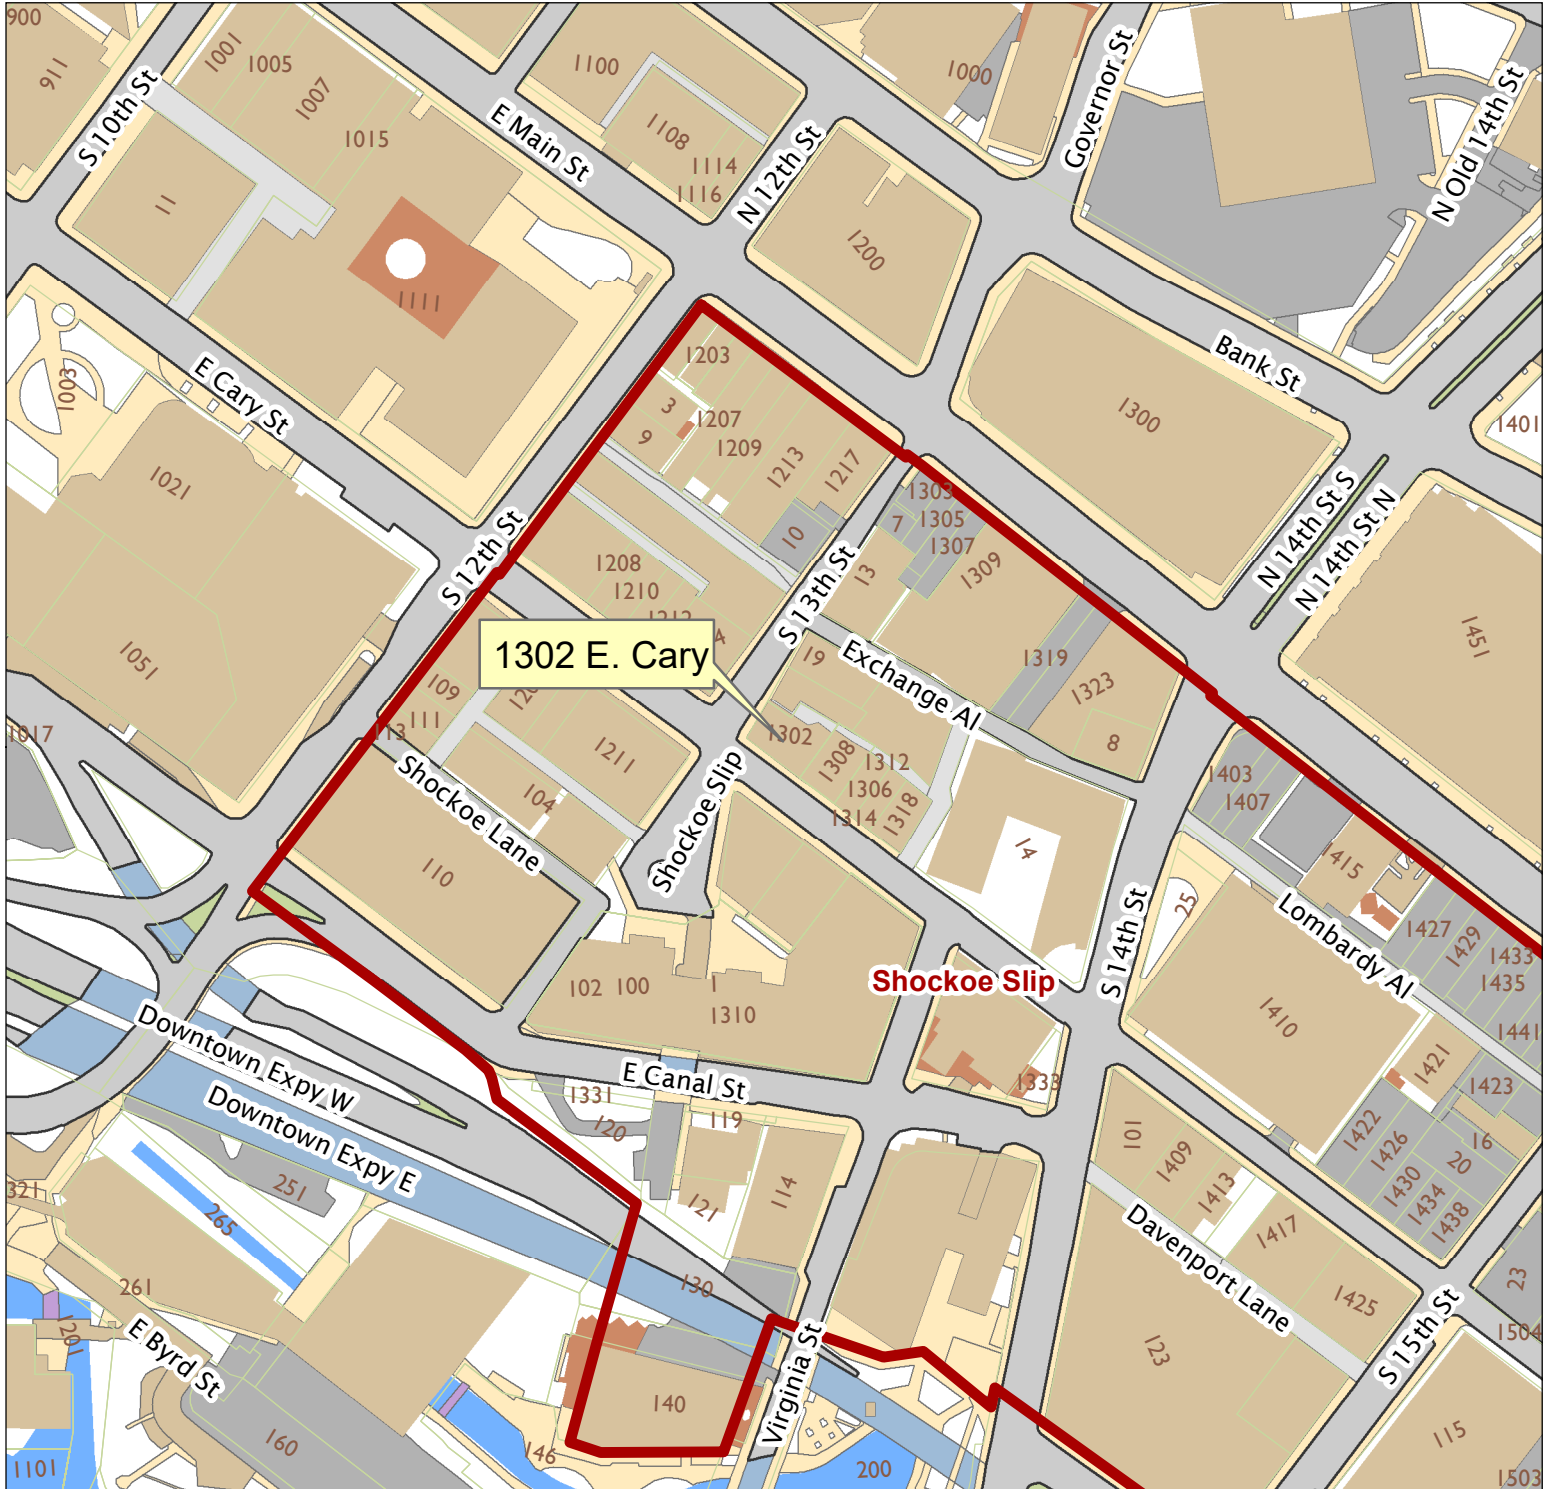

1302 East Cary Street

City of Richmond, VA

Geographic Information Systems

1 inch = 200 feet

Map printed by jonescl2 on 2019.03.07.

Document Path: G:\PDR\Planning & Preservation\CAR\Meetings\00 Current Meeting\Base Maps\Tools\Base Map.mxd

Disclaimer:

The City of Richmond assumes no liability either for any errors, omissions, or inaccuracies in the information provided regardless of the cause of such or for any decision made, action taken, or action not taken by the user in reliance upon any maps or information provided herein.

Location Reference