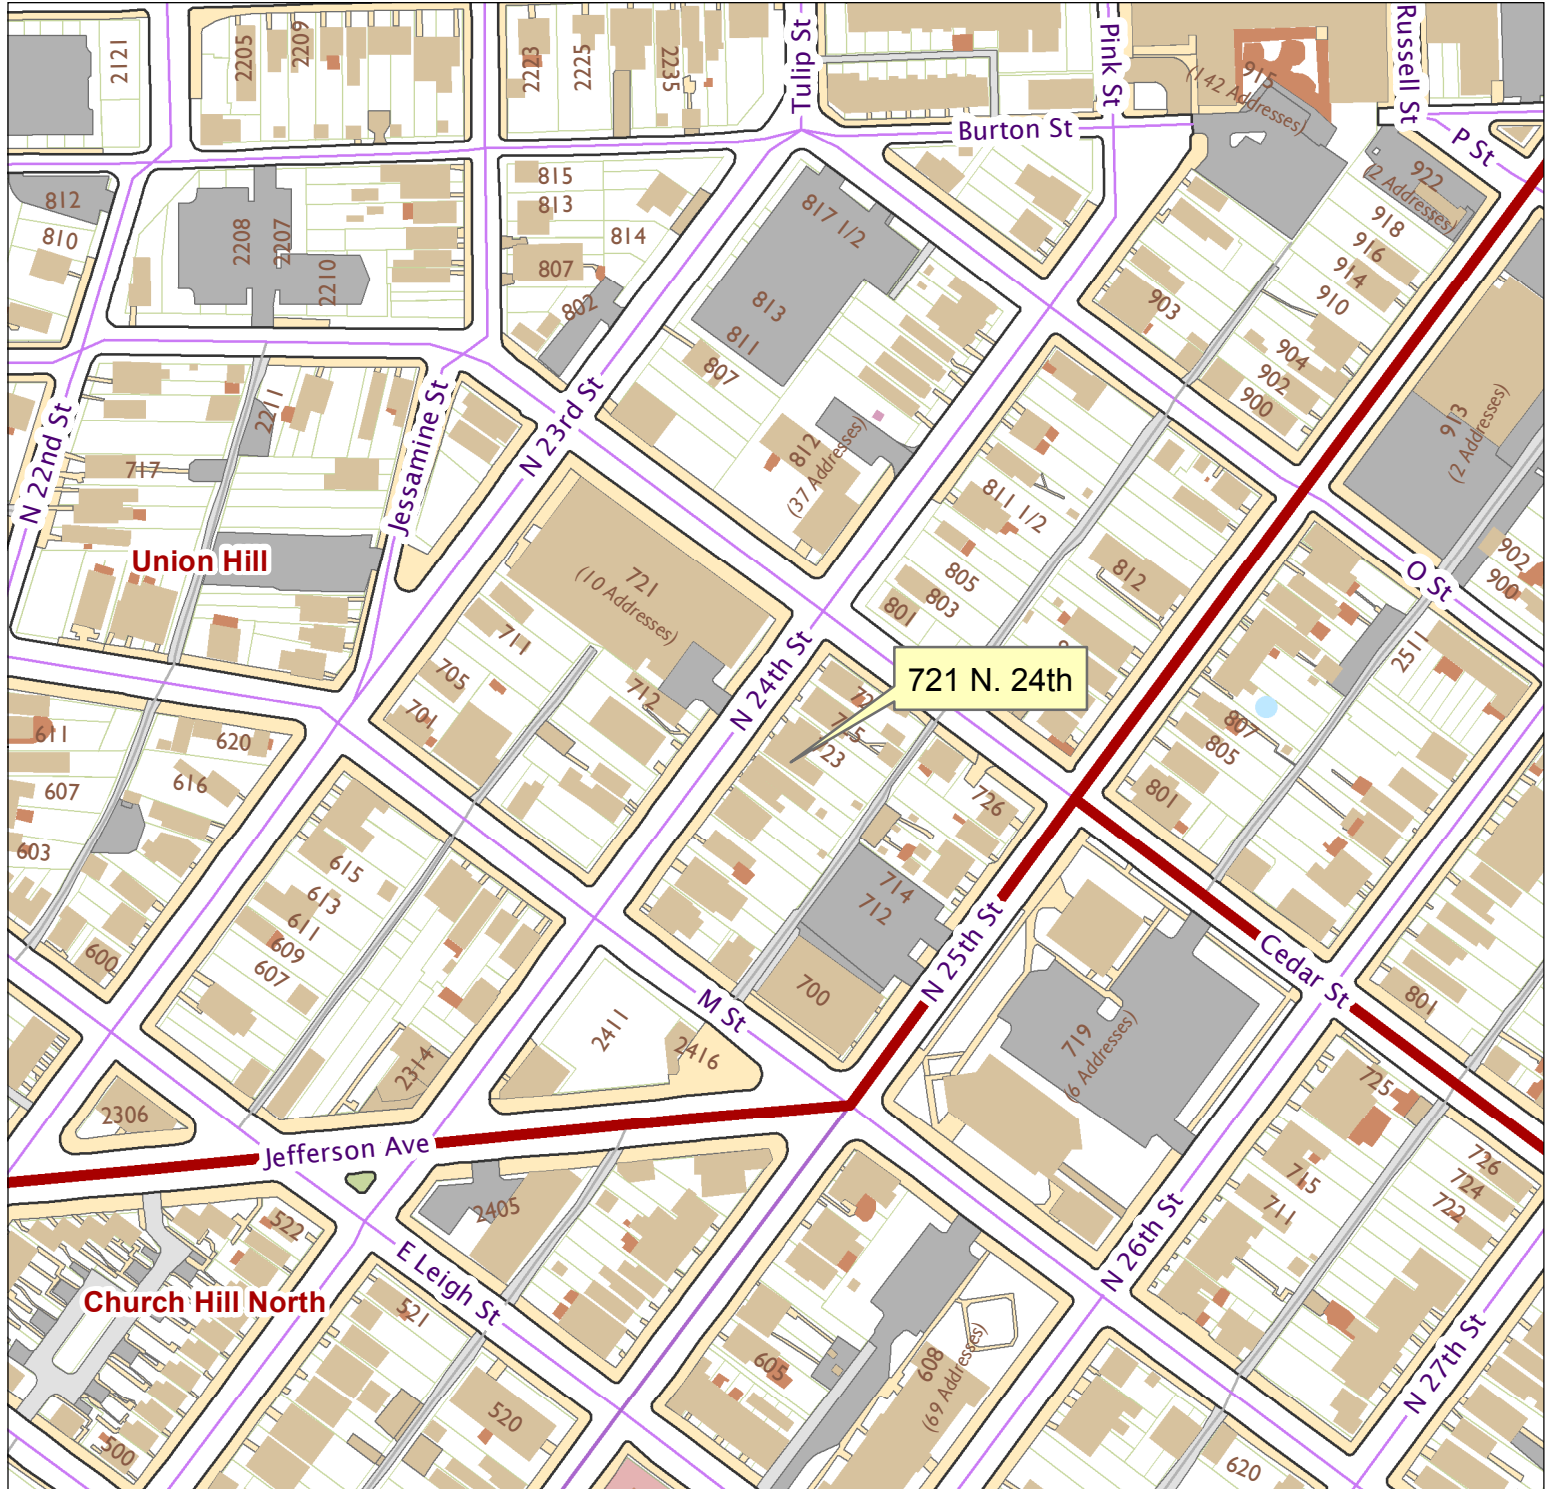

721 N. 24th Street

City of Richmond, VA

Geographic Information Systems

1 inch = 200 feet

Map printed by palmquwd on 2014.10.10.

Document Path: G:\PDR\Planning & Preservation\CAR\Applications\Base Maps\Base Map.mxd

Disclaimer:

The City of Richmond assumes no liability either for any errors, omissions, or inaccuracies in the information provided regardless of the cause of such or for any decision made, action taken, or action not taken by the user in reliance upon any maps or information provided herein.

Location Reference