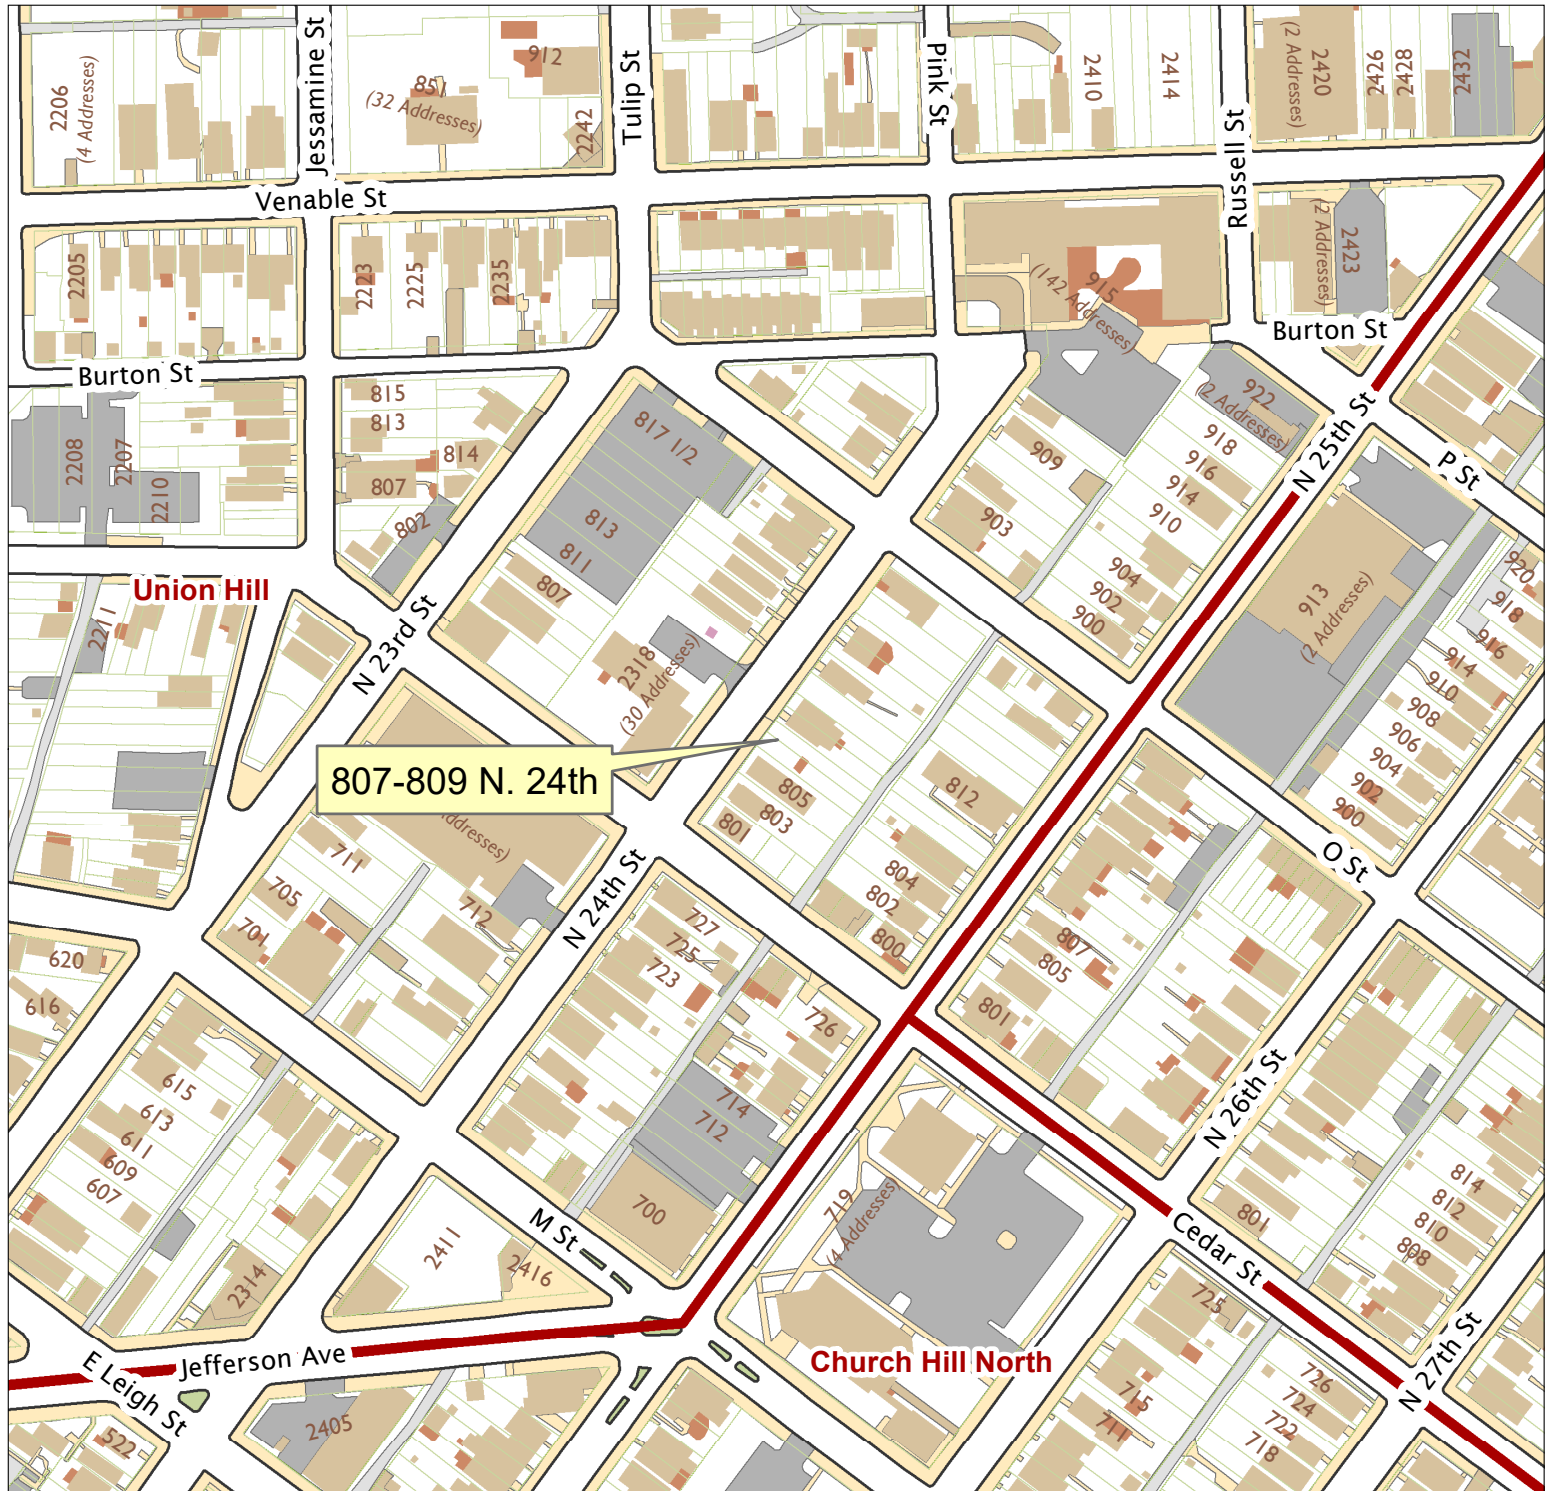

807-809 N. 24th Street

City of Richmond, VA

Geographic Information Systems

807-809 N. 24th

1 inch = 200 feet

Map printed by jeffricr on 2018.10.04.

Document Path: \\Dit-file02-pv\commdev\$\PDR\Planning & Preservation\CAR\Meetings\00 Current Meeting\Base Maps\Tools\Base Map.mxd

Disclaimer:

The City of Richmond assumes no liability either for any errors, omissions, or inaccuracies in the information provided regardless of the cause of such or for any decision made, action taken, or action not taken by the user in reliance upon any maps or information provided herein.

Location Reference