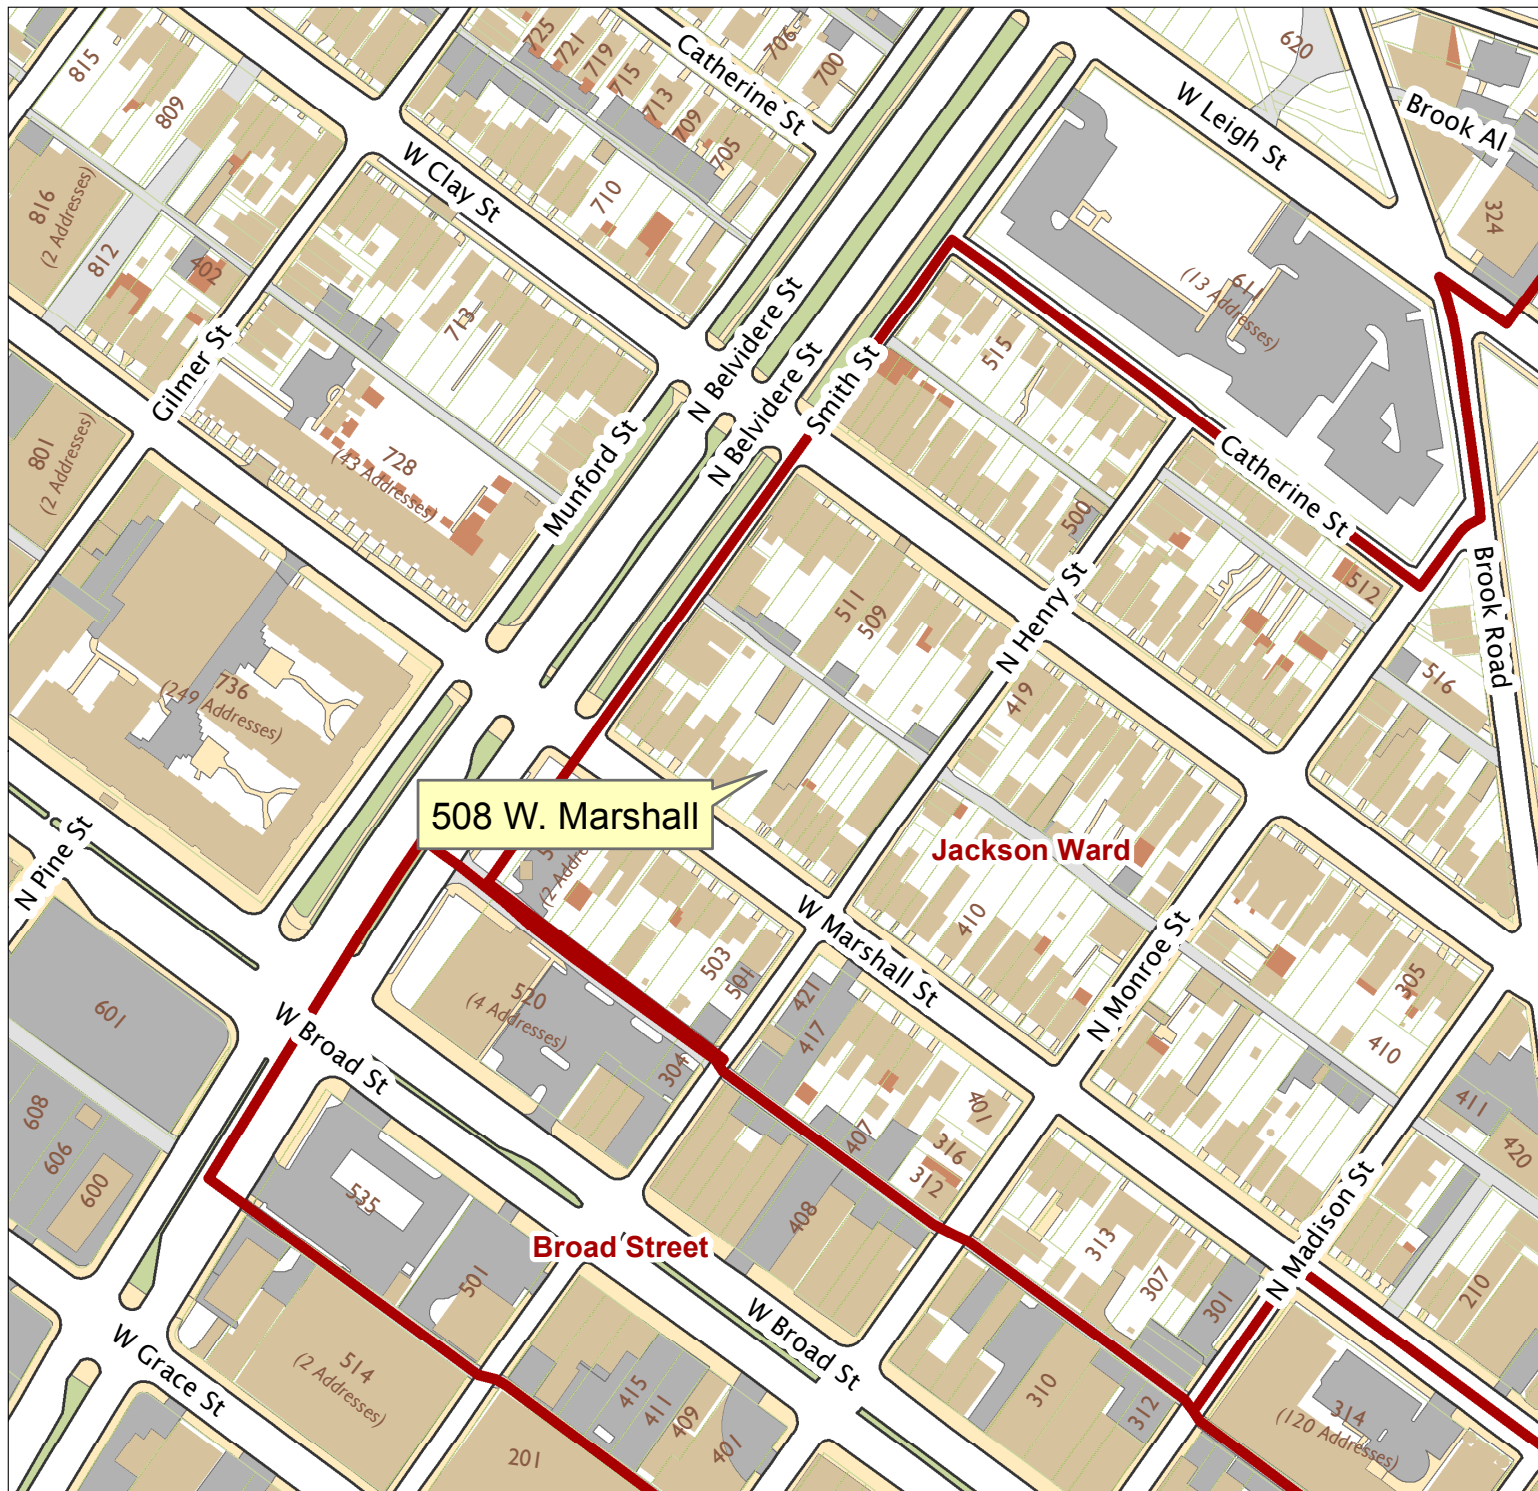

# 508 W. Marshall Street

City of Richmond, VA

Geographic Information Systems

1 inch = 200 feet

Map printed by jeffricr on 2017.06.05.

Document Path: \\Dit-file02-pv\commdev\S\PDR\Planning & Preservation\CAR\Applications\Base Maps\Base Map.mxd

Disclaimer:

The City of Richmond assumes no liability either for any errors, omissions, or inaccuracies in the information provided regardless of the cause of such or for any decision made, action taken, or action not taken by the user in reliance upon any maps or information provided herein.

Location Reference