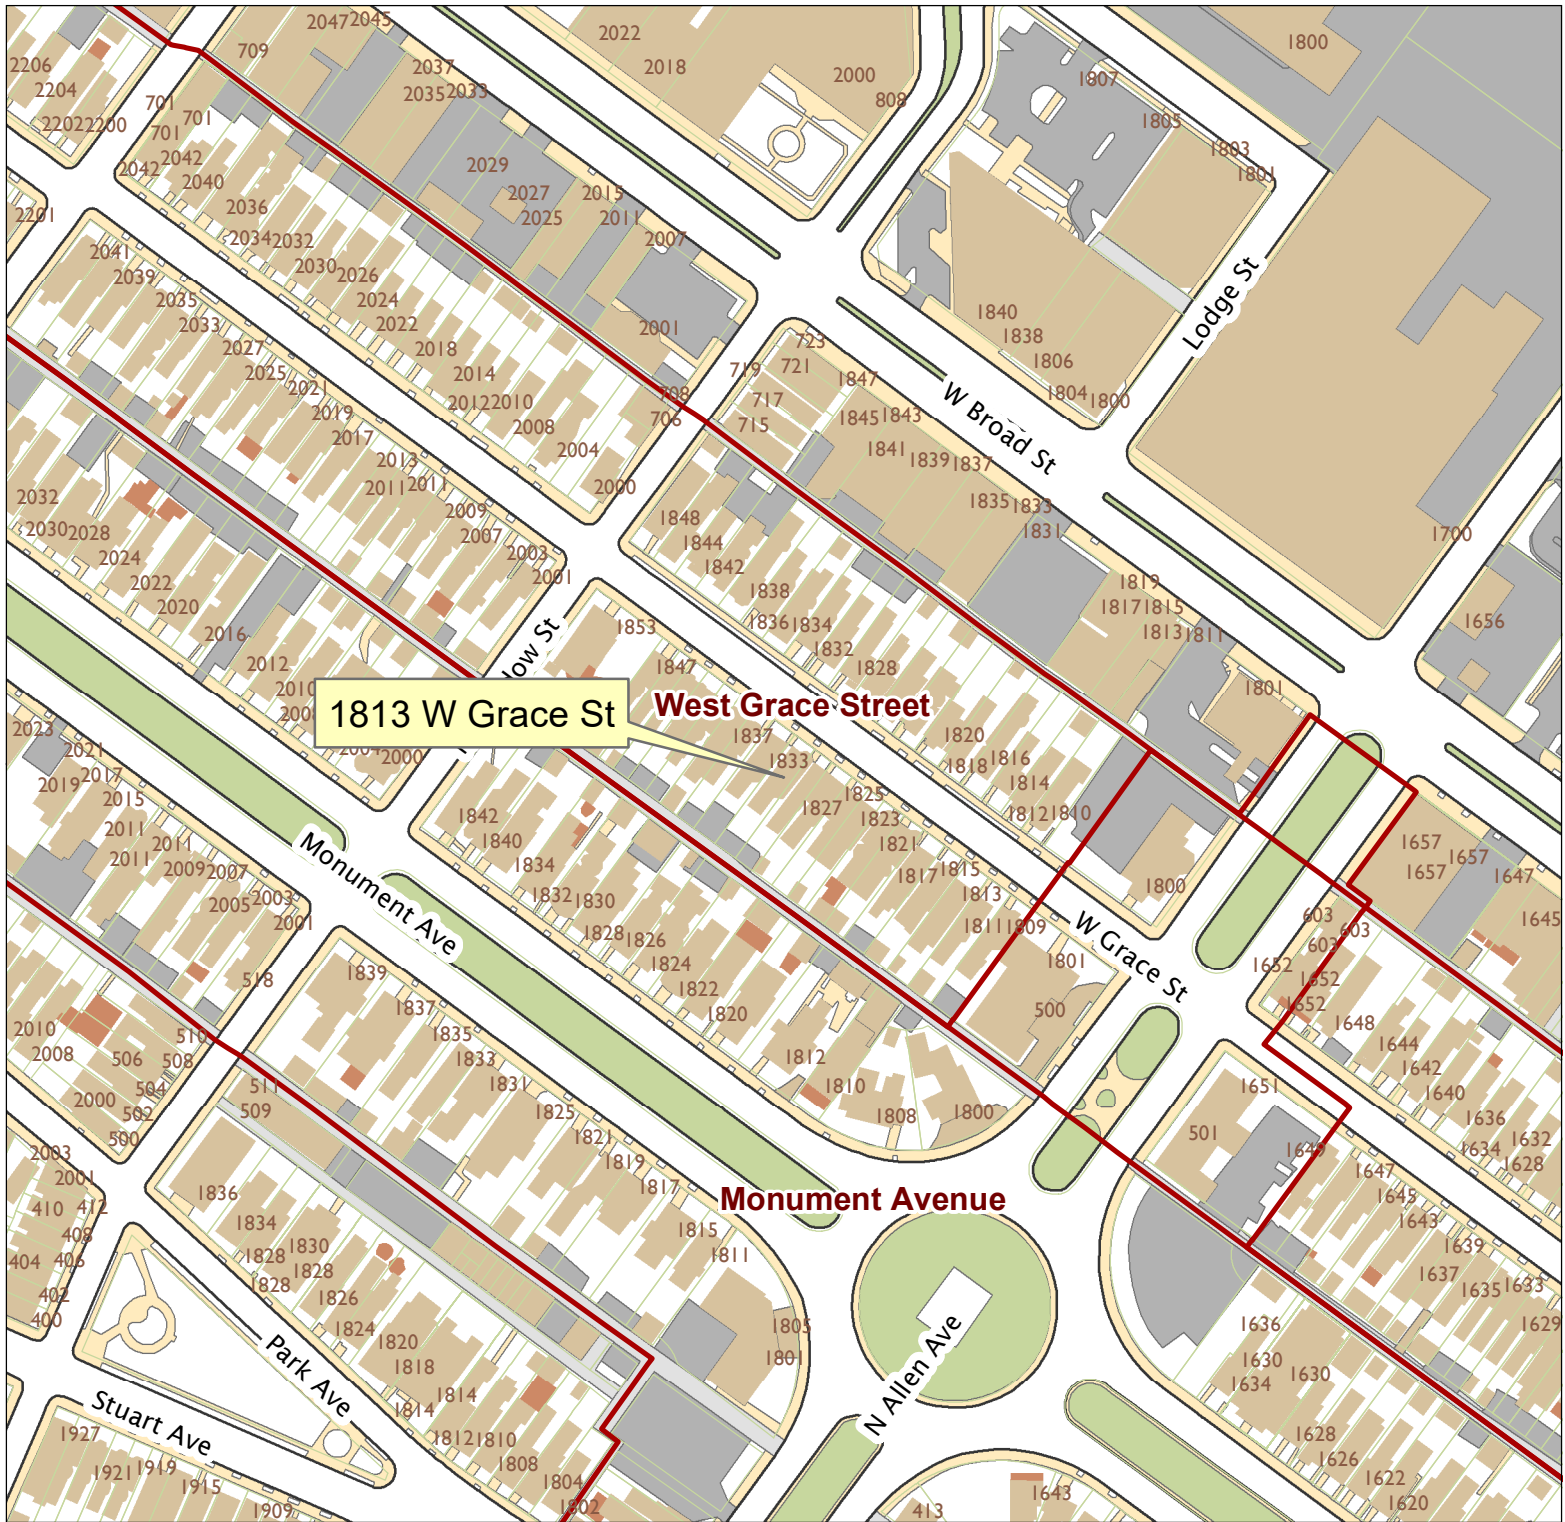

1813 West Grace Street

City of Richmond, VA

Geographic Information Systems

1813 W Grace St

West Grace Street

Monument Avenue

Location Reference

Map printed by jeffricr on 2019.04.30.

Document Path: \\Dit-file02-pv\commdev\$\PDR\Planning & Preservation\CAR\Meetings\00 Current Meeting\Base Maps\Tools\Base Map - COPY.mxd

Disclaimer:
The City of Richmond assumes no liability either for any errors, omissions, or inaccuracies in the information provided regardless of the cause of such or for any decision made, action taken, or action not taken by the user in reliance upon any maps or information provided herein.