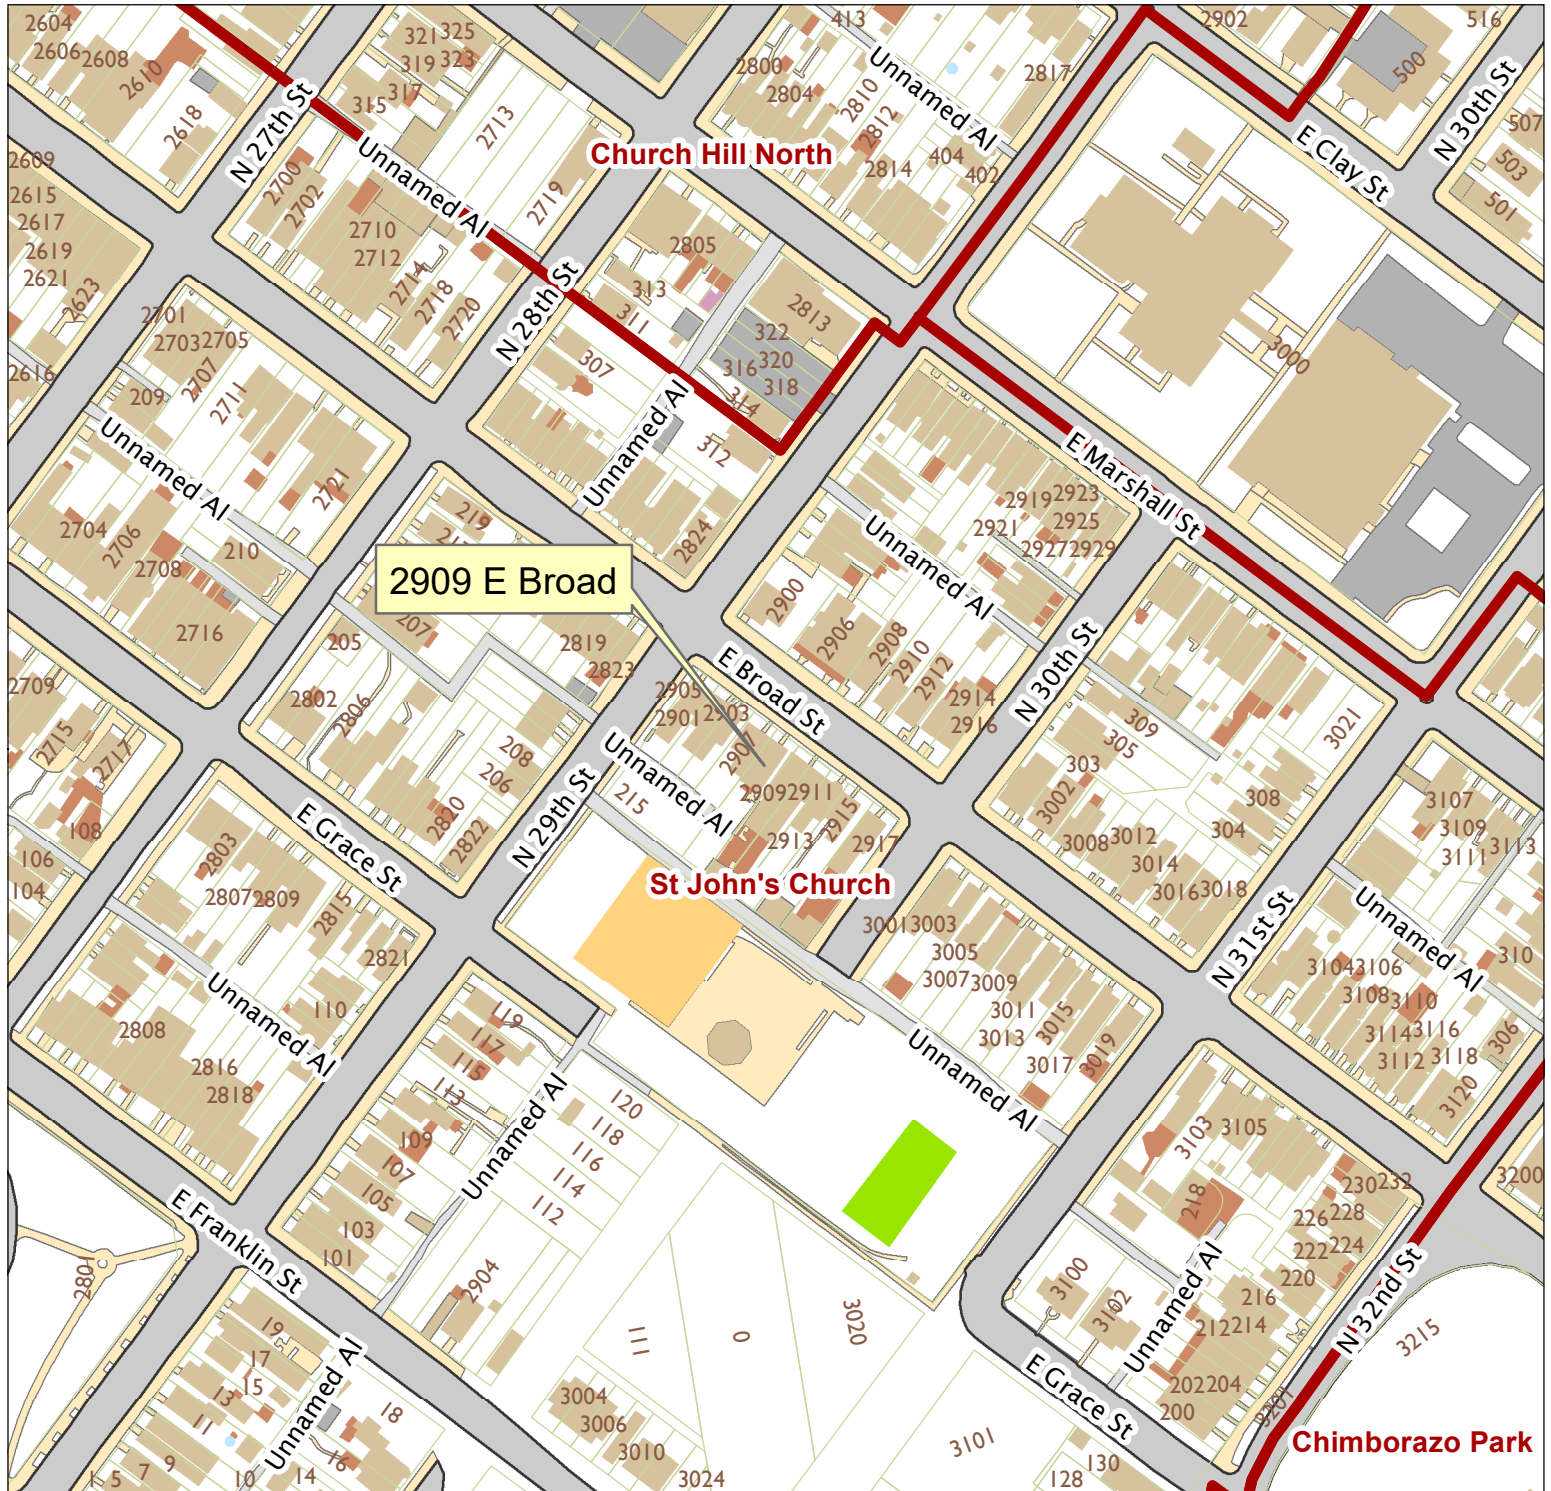

2909 E. Broad Street

City of Richmond, VA

Geographic Information Systems

2909 E Broad

Church Hill North

St John's Church

Chimborazo Park

1 inch = 200 feet

Map printed by jonescl2 on 2019.03.07.

Document Path: G:\PDR\Planning & Preservation\CAR\Meetings\00 Current Meeting\Base Maps\Tools\Base Map.mxd

Disclaimer:
The City of Richmond assumes no liability either for any errors, omissions, or inaccuracies in the information provided regardless of the cause of such or for any decision made, action taken, or action not taken by the user in reliance upon any maps or information provided herein.

Location Reference