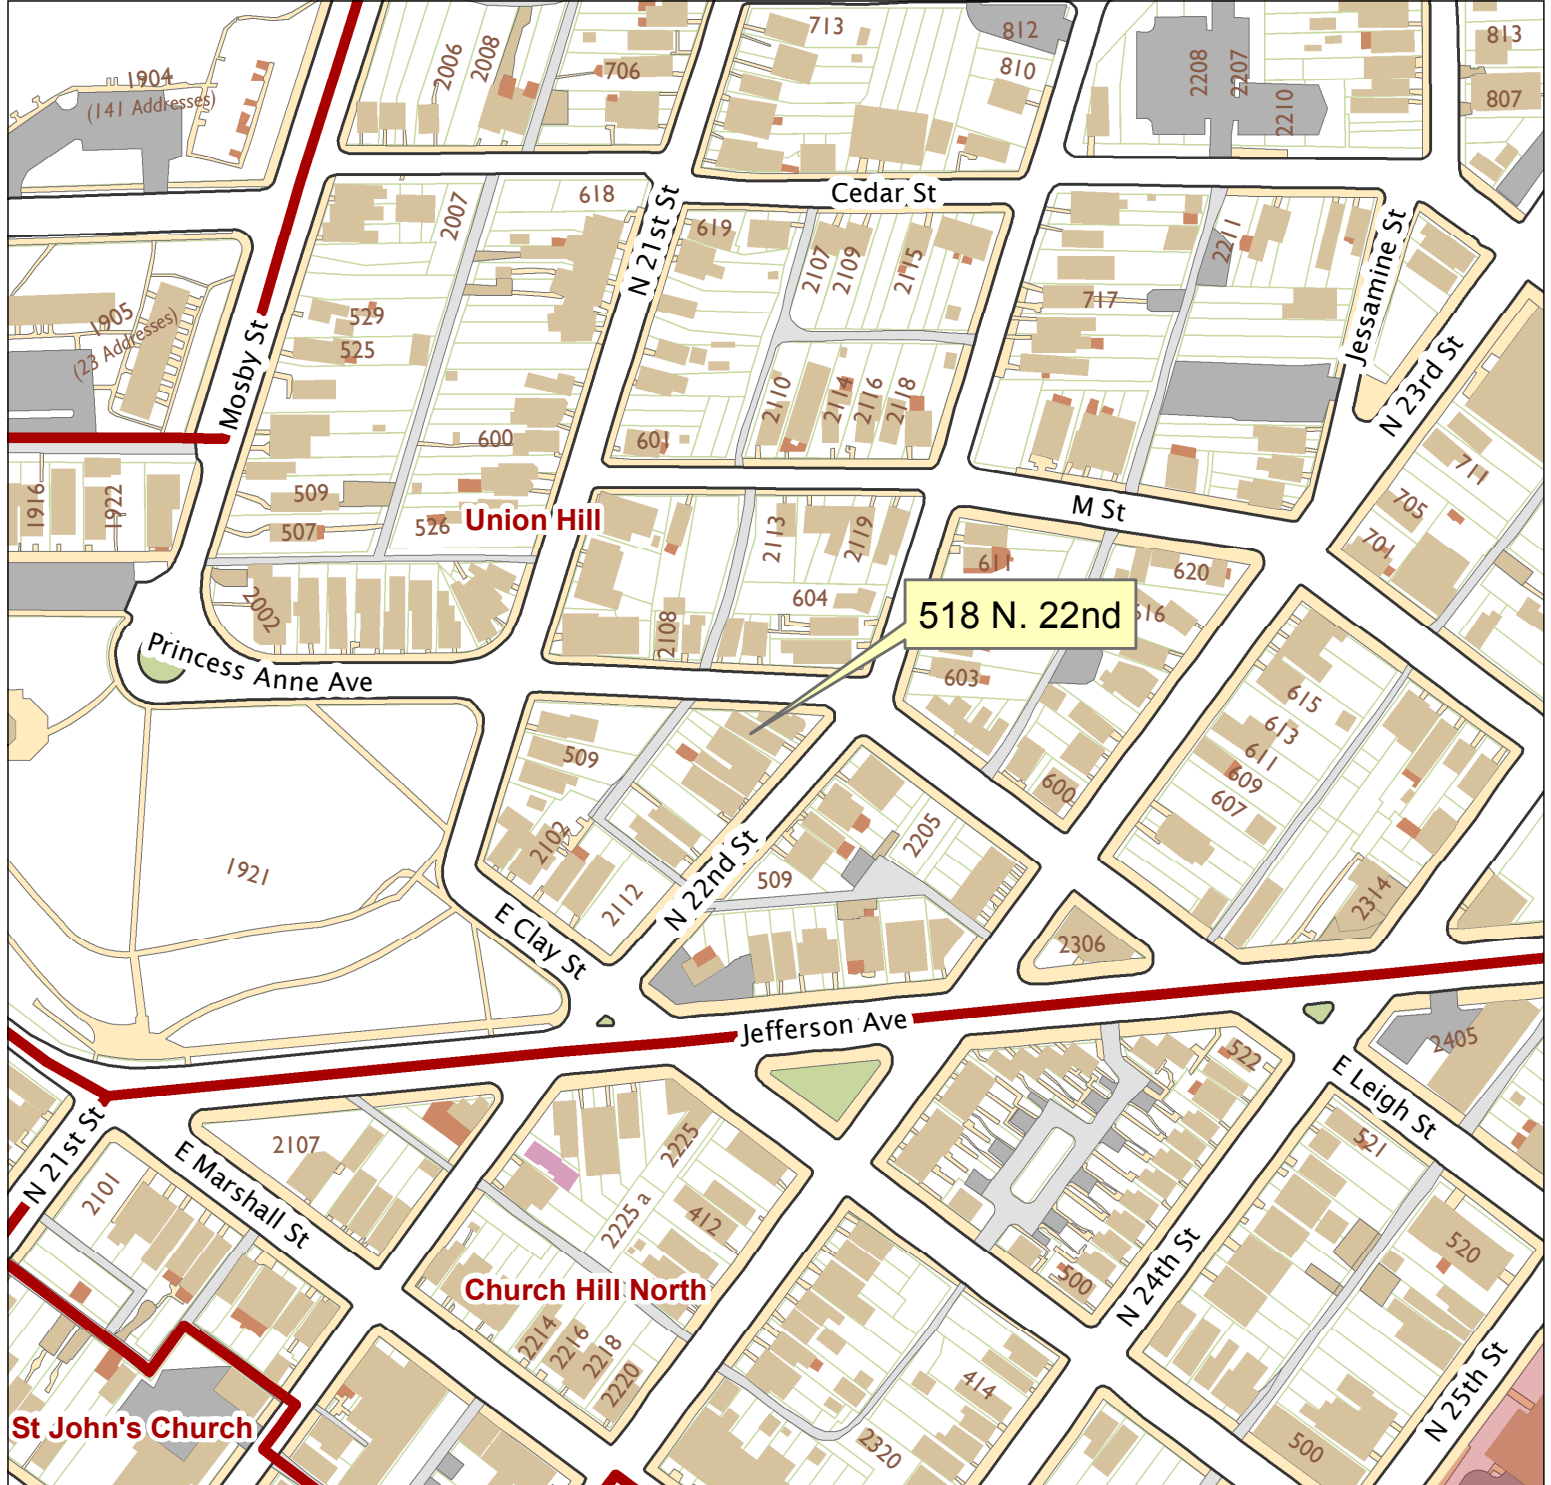

518 N. 22nd Street

City of Richmond, VA

Geographic Information Systems

1 inch = 200 feet

Map printed by palmquwd on 2015.05.11.

Document Path: G:\PDR\Planning & Preservation\CAR\Applications\Base Maps\Base Map.mxd

Disclaimer:

The City of Richmond assumes no liability either for any errors, omissions, or inaccuracies in the information provided regardless of the cause of such or for any decision made, action taken, or action not taken by the user in reliance upon any maps or information provided herein.

Location Reference