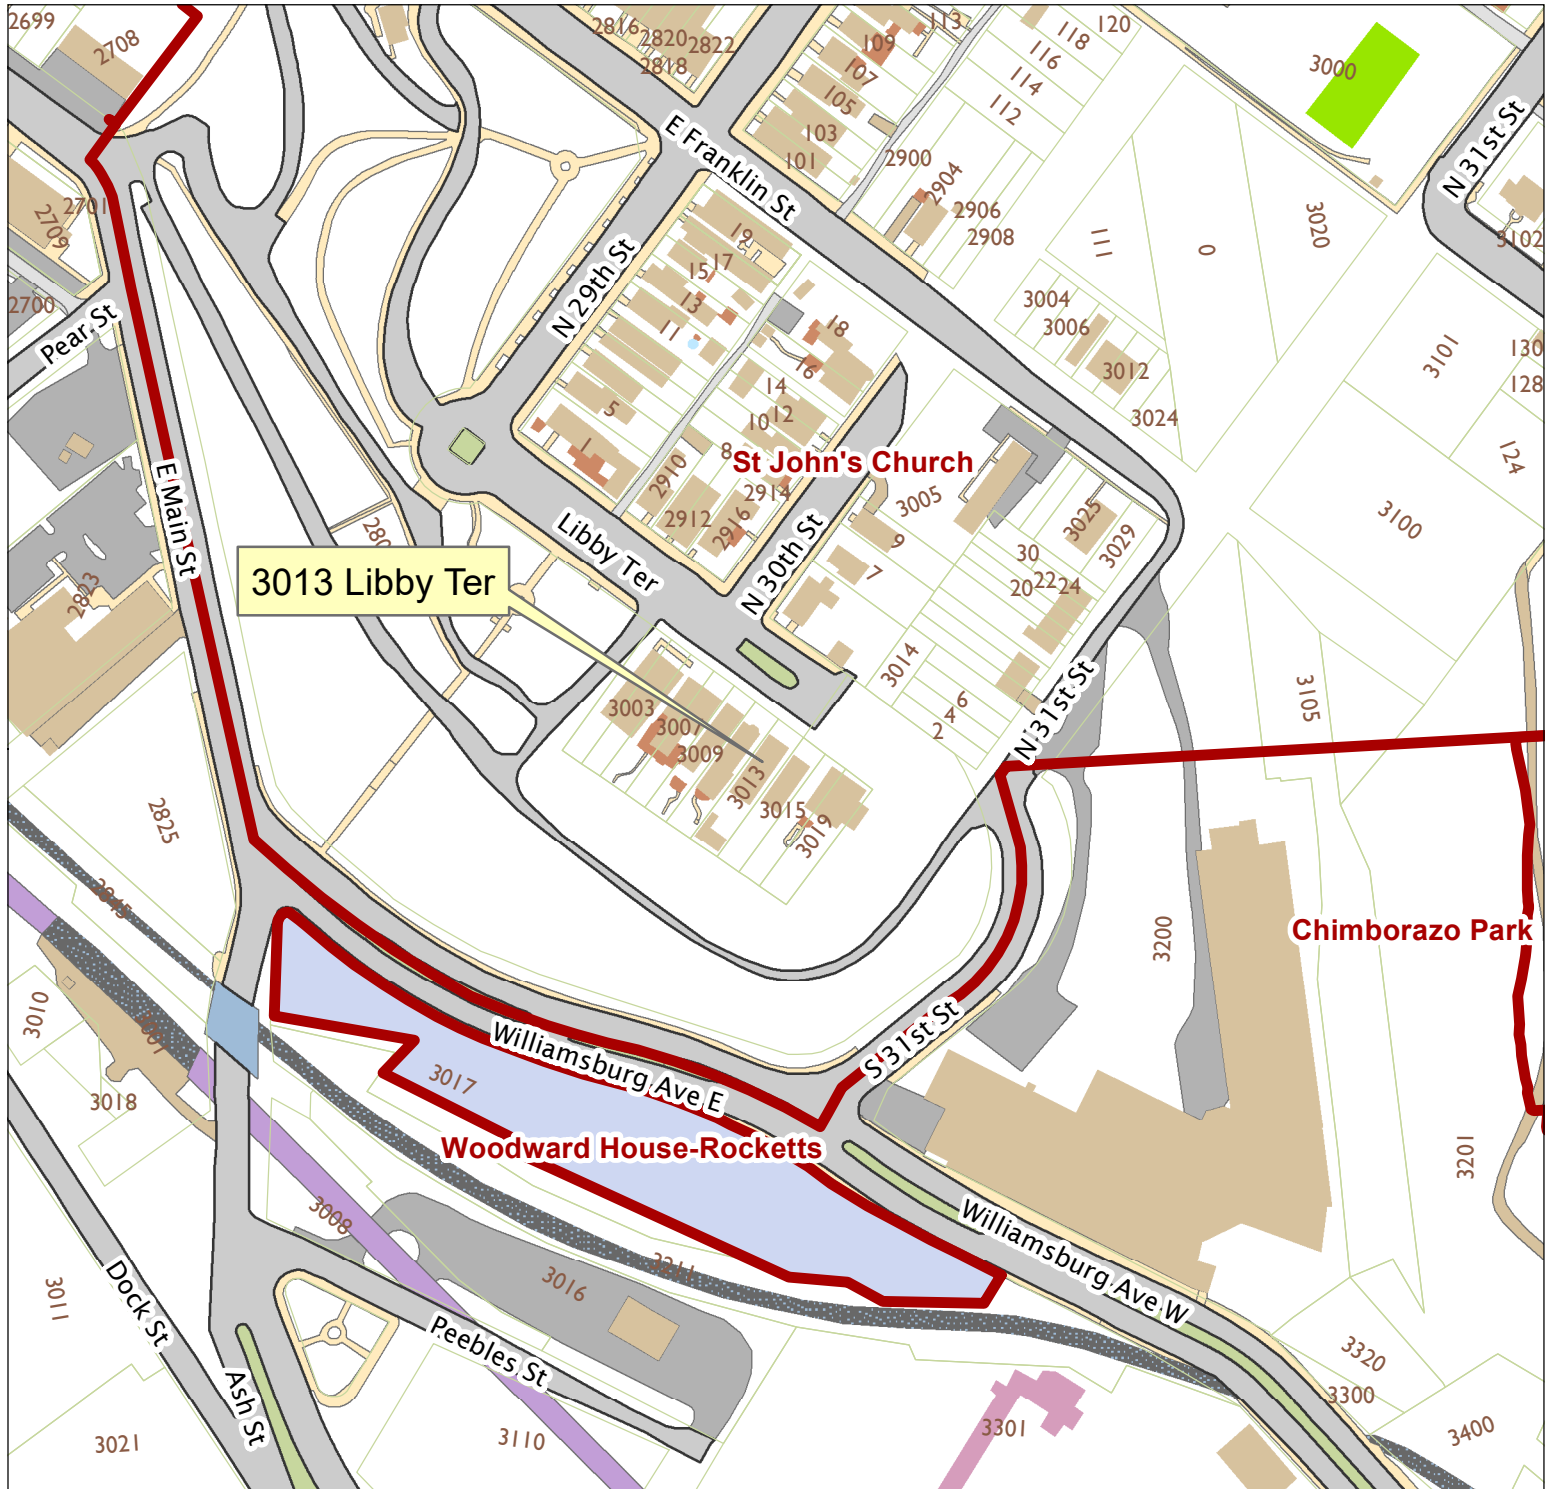

# 3013 Libby Terrace

City of Richmond, VA

Geographic Information Systems

1 inch = 200 feet

Map printed by jonesl2 on 2019.03.07.

Document Path: G:\PDR\Planning & Preservation\CAR\Meetings\00 Current Meeting\Base Maps\Tools\Base Map.mxd

**Disclaimer:**

The City of Richmond assumes no liability either for any errors, omissions, or inaccuracies in the information provided regardless of the cause of such or for any decision made, action taken, or action not taken by the user in reliance upon any maps or information provided herein.

**Location Reference**