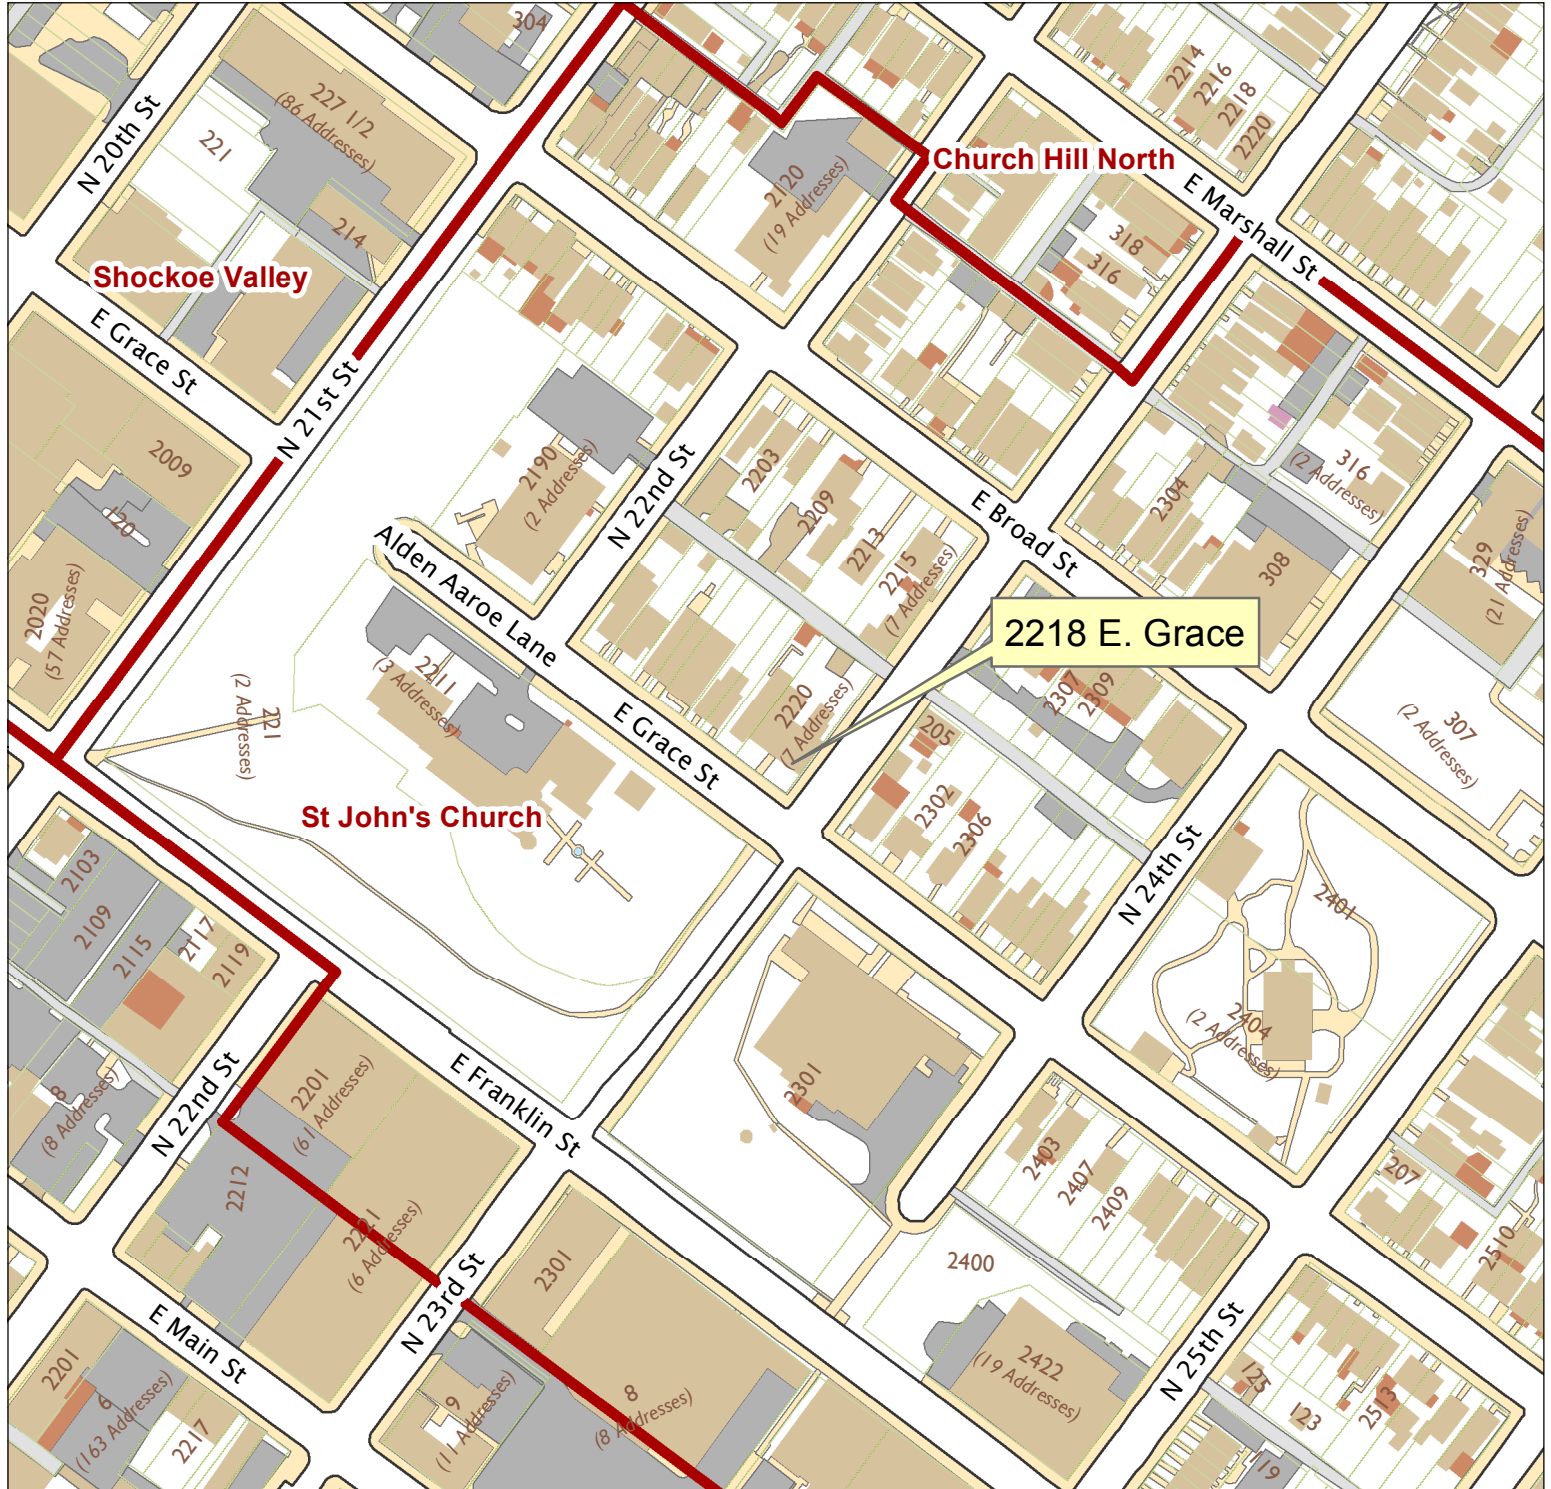

# 2218 E. Grace Street

City of Richmond, VA

Geographic Information Systems

1 inch = 200 feet

Map printed by jonescl2 on 2018.11.07.

Document Path: G:\PDR\Planning & Preservation\CAR\Meetings\00 Current Meeting\Base Maps\Tools\Base Map.mxd

**Disclaimer:**

The City of Richmond assumes no liability either for any errors, omissions, or inaccuracies in the information provided regardless of the cause of such or for any decision made, action taken, or action not taken by the user in reliance upon any maps or information provided herein.

Location Reference