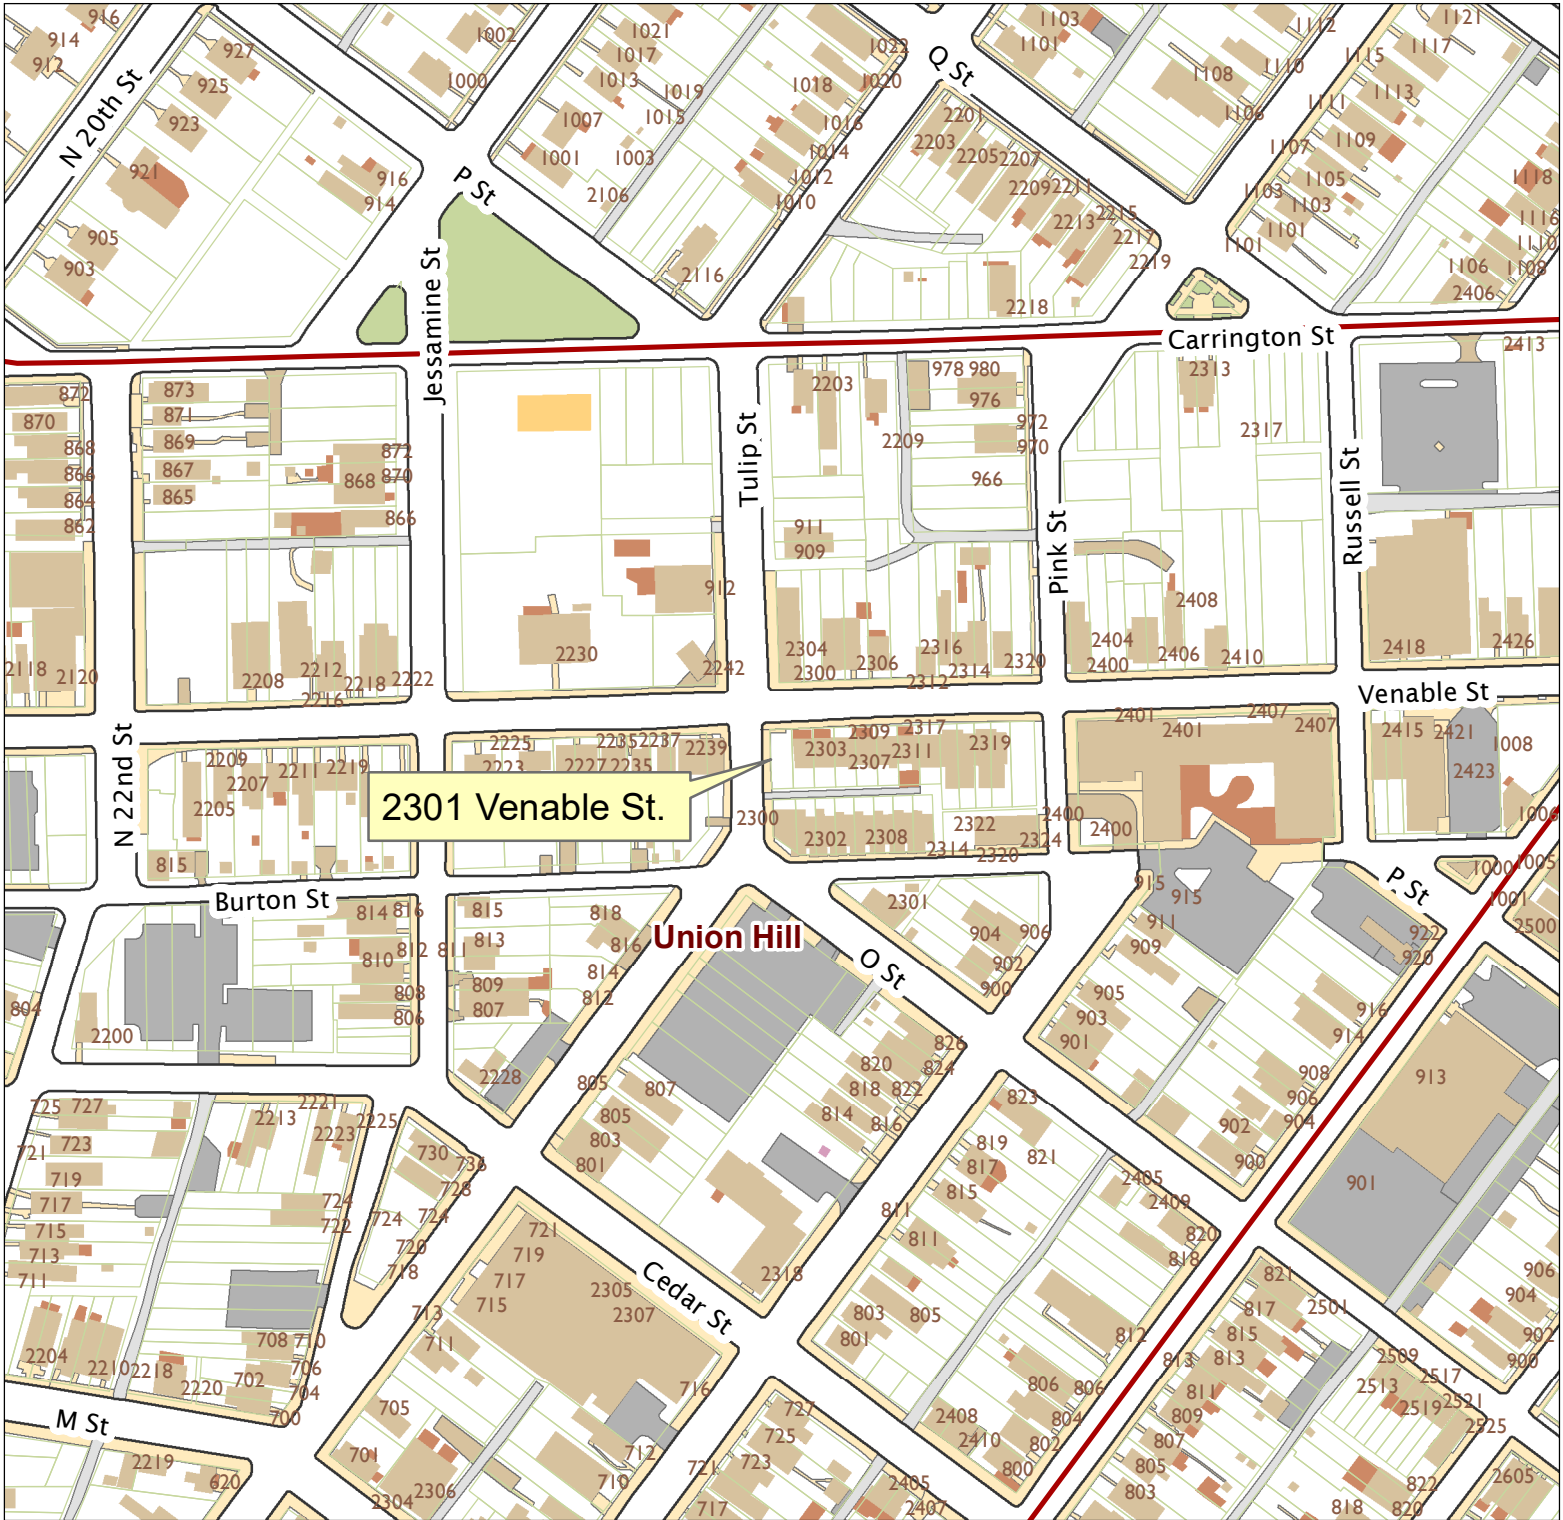

2301 Venable Street

City of Richmond, VA

Geographic Information Systems

2301 Venable St.

Union Hill

Location Reference

Map printed by jeffrion on 2019.04.30.

Document Path: \\Dit-file02-pv\commdev\$\PDR\Planning & Preservation\CAR\Meetings\00 Current Meeting\Base Maps\Tools\Base Map - COPY.mxd

Disclaimer:
The City of Richmond assumes no liability either for any errors, omissions, or inaccuracies in the information provided regardless of the cause of such or for any decision made, action taken, or action not taken by the user in reliance upon any maps or information provided herein.