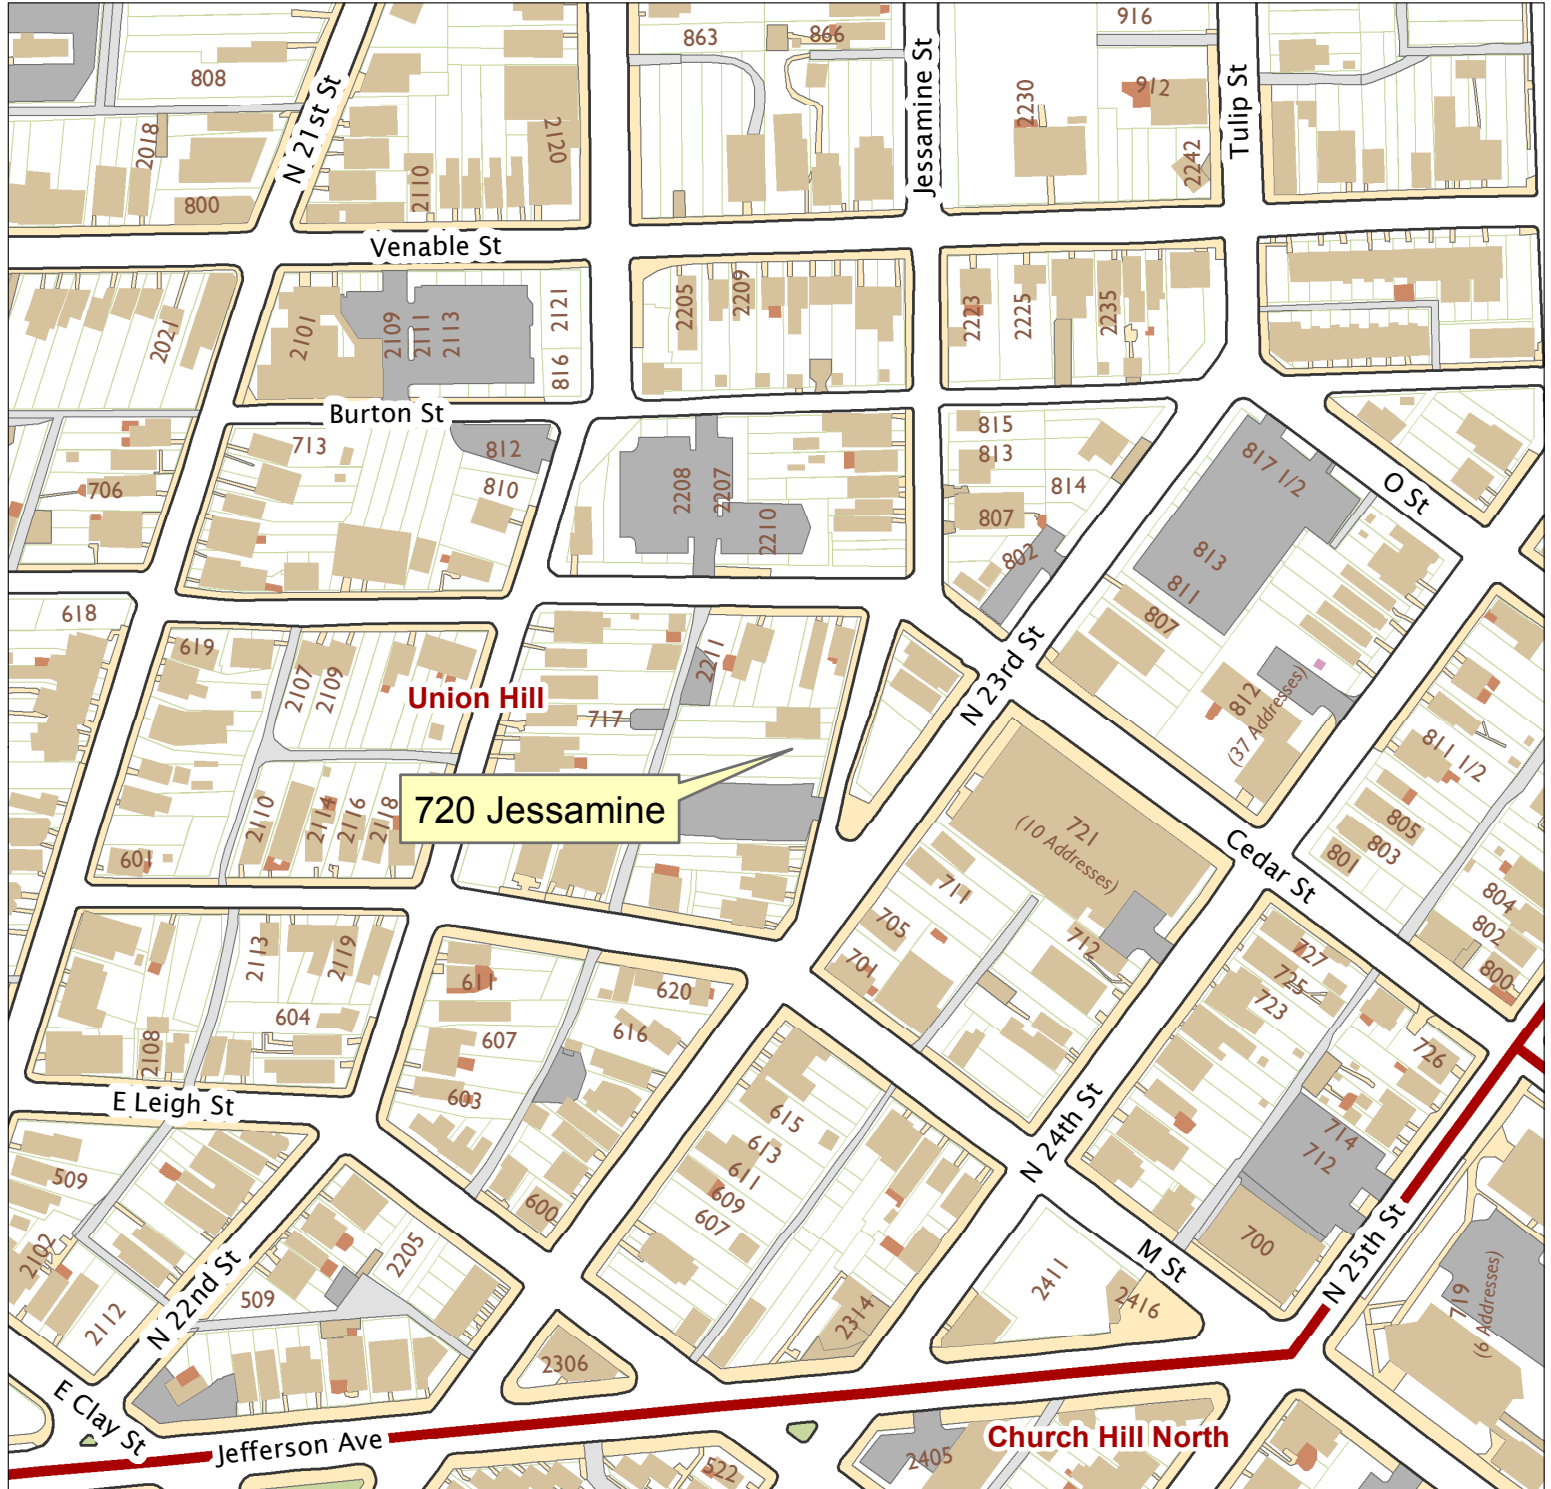

720 Jessamine Street

City of Richmond, VA

Geographic Information Systems

1 inch = 200 feet

Map printed by palmquwd on 2016.07.14.

Document Path: G:\PDR\Planning & Preservation\CAR\Applications\Base Maps\Base Map.mxd

Disclaimer:

The City of Richmond assumes no liability either for any errors, omissions, or inaccuracies in the information provided regardless of the cause of such or for any decision made, action taken, or action not taken by the user in reliance upon any maps or information provided herein.

Location Reference