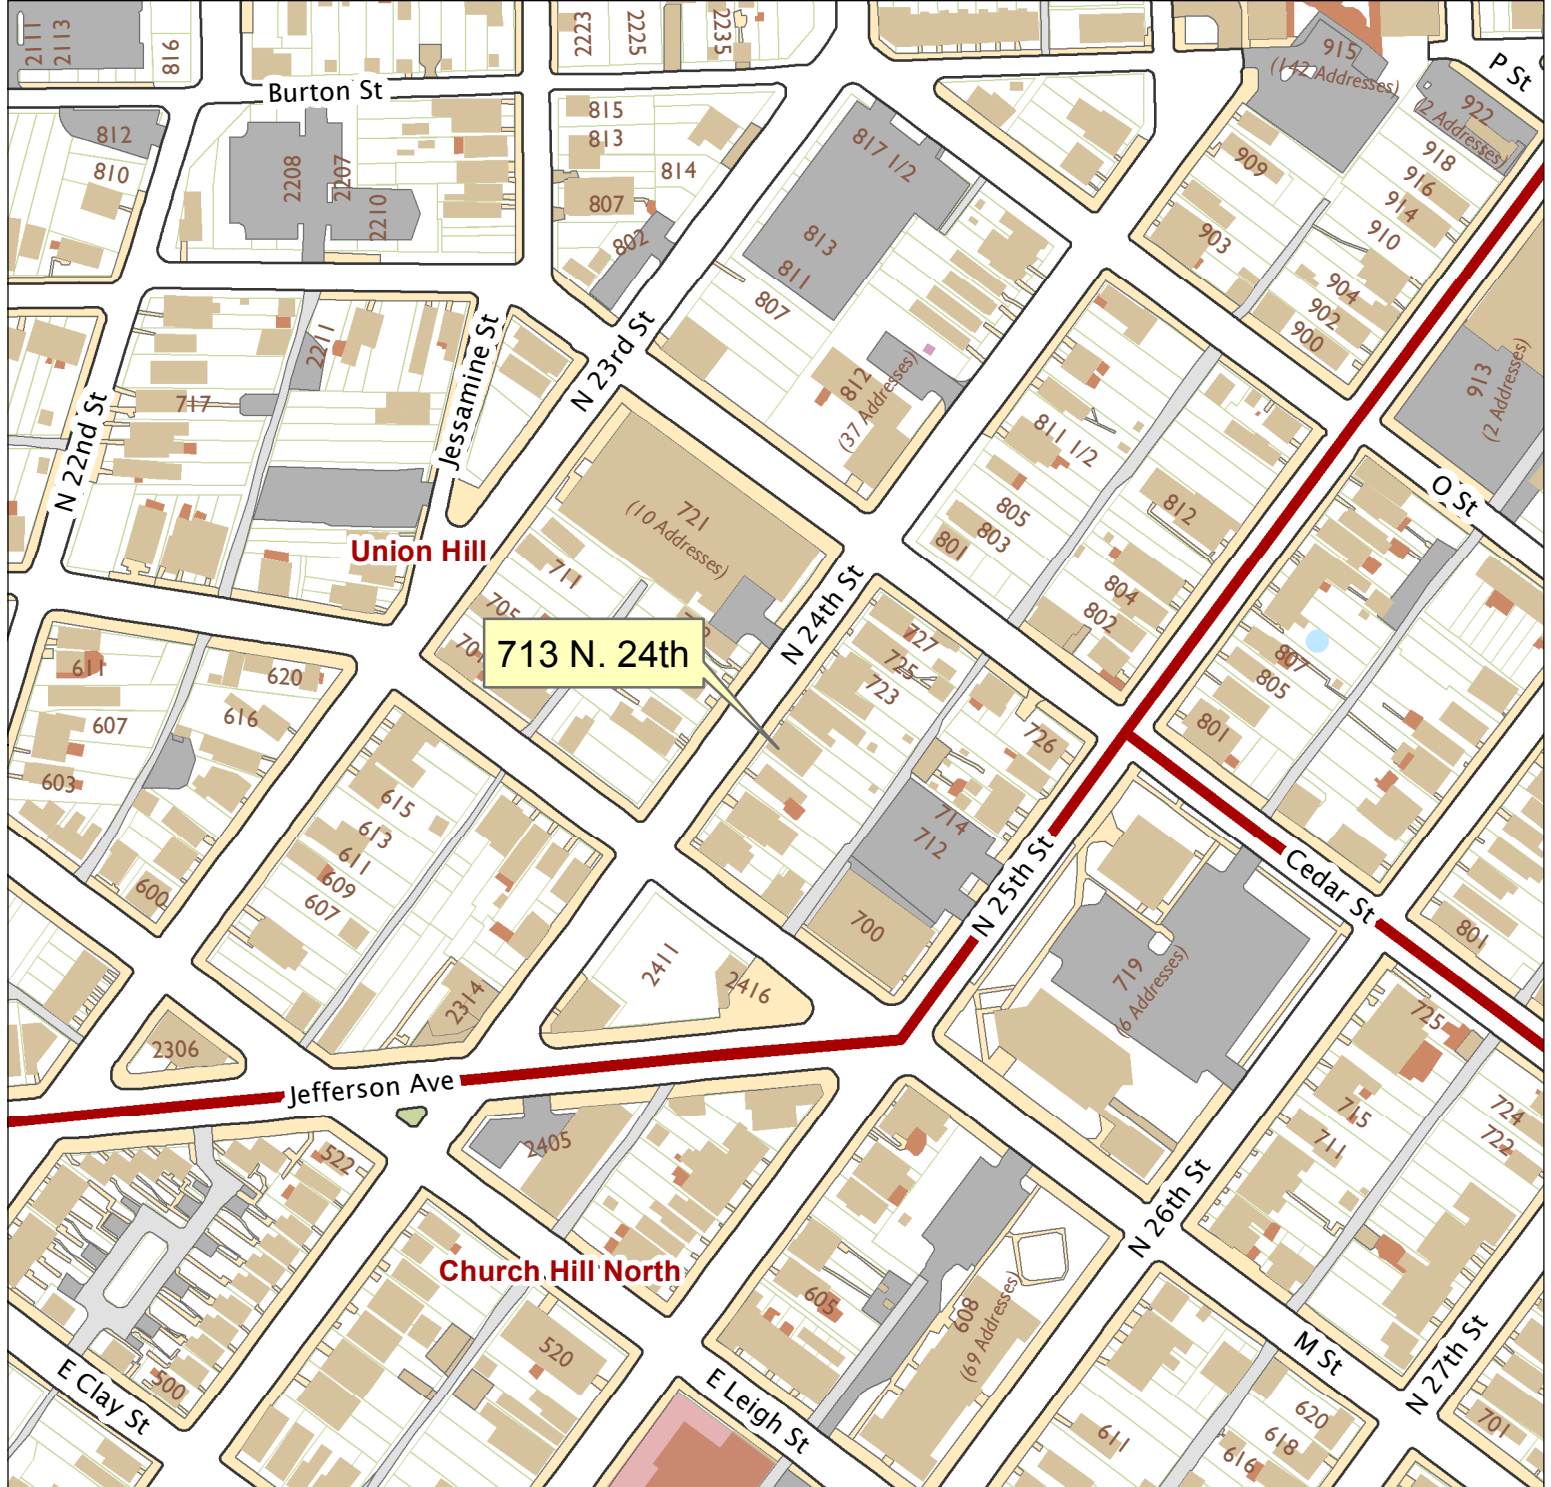

713 N. 24th Street

City of Richmond, VA

Geographic Information Systems

713 N. 24th

Union Hill

Church Hill North

1 inch = 200 feet

Map printed by palmquwd on 2015.06.08.

Document Path: G:\PDR\Planning & Preservation\CAR\Applications\Base Maps\Base Map.mxd

Disclaimer:
The City of Richmond assumes no liability either for any errors, omissions, or inaccuracies in the information provided regardless of the cause of such or for any decision made, action taken, or action not taken by the user in reliance upon any maps or information provided herein.

Location Reference