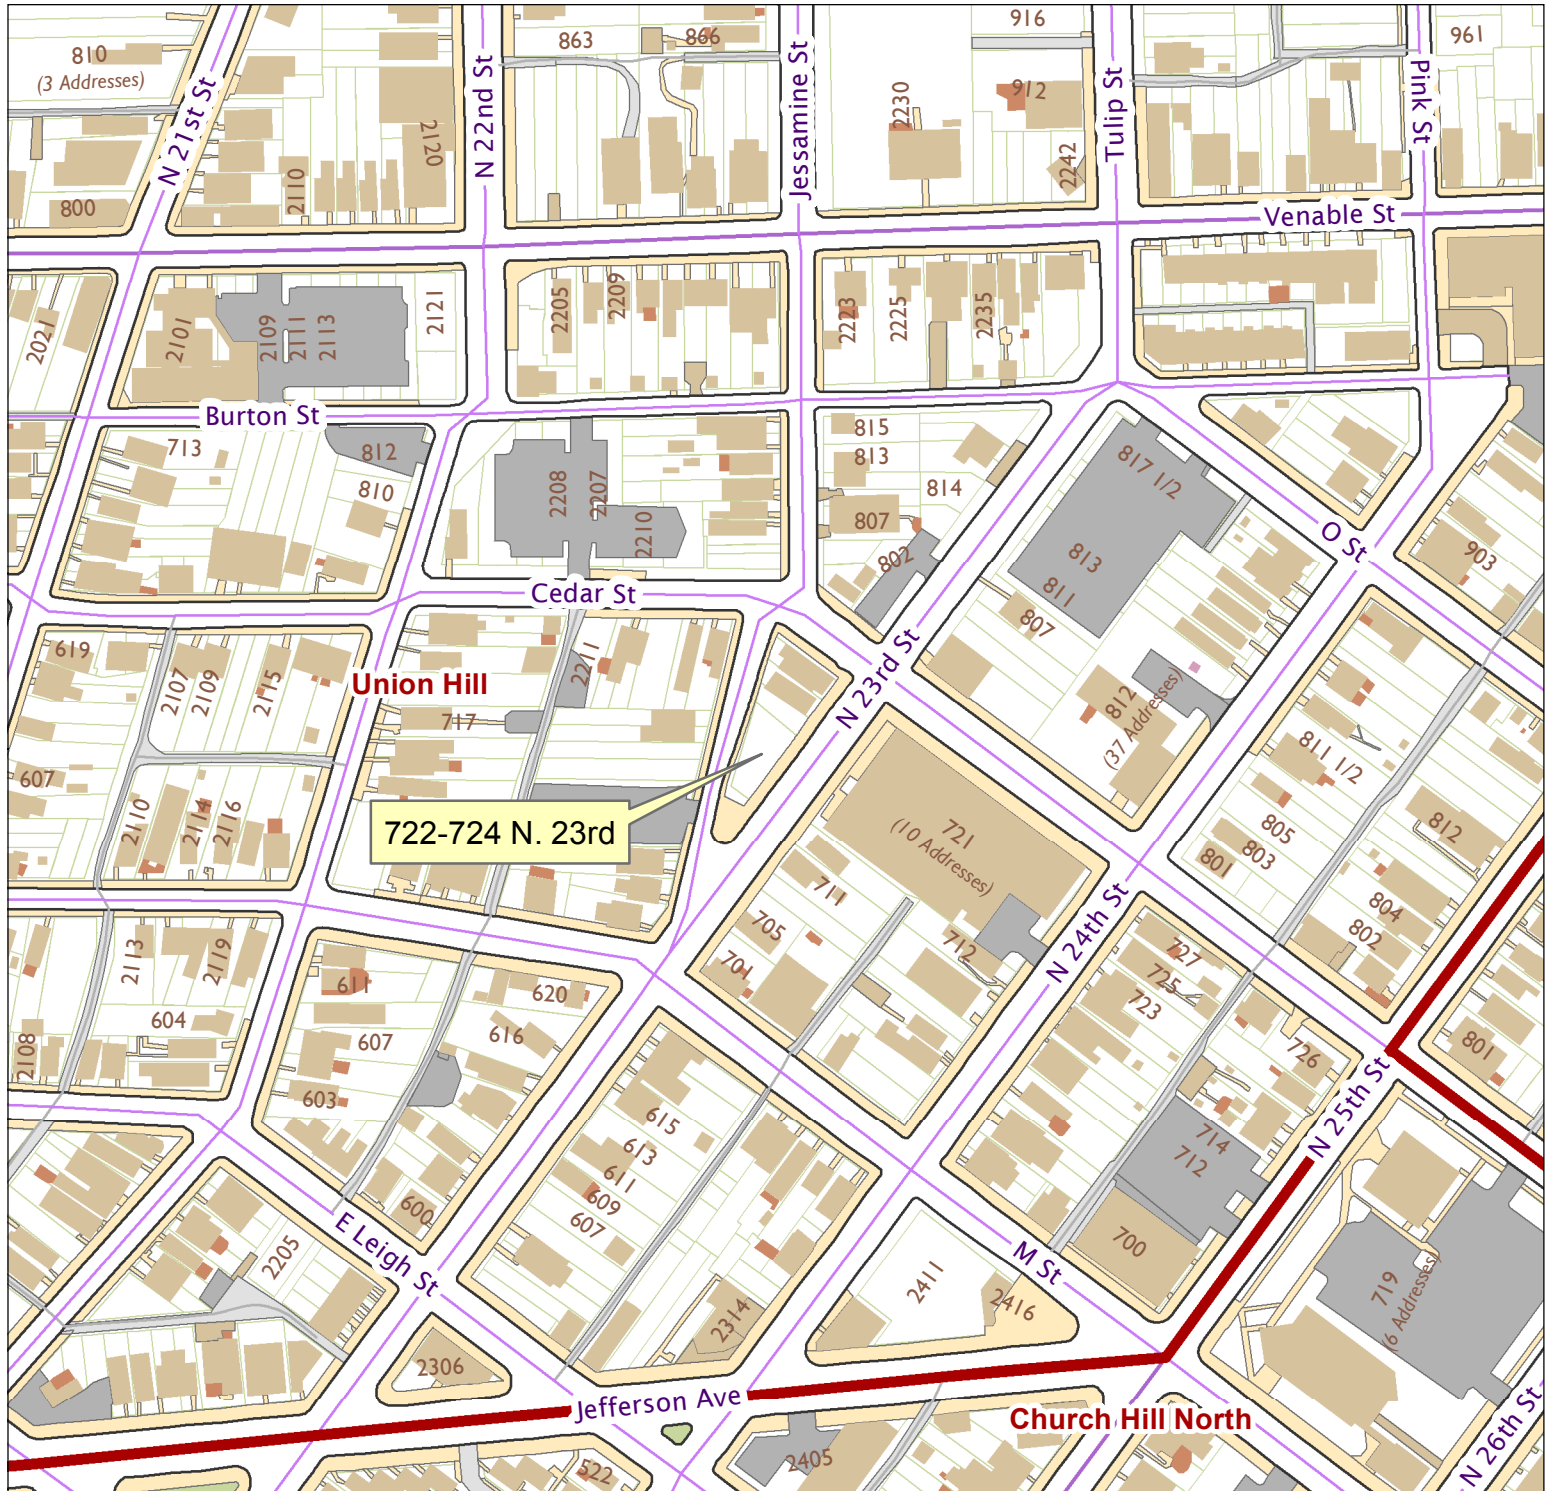

722-724 N. 23rd Street

City of Richmond, VA

Geographic Information Systems

Map printed by palmquwd on 2014.10.10.

Document Path: G:\PDR\Planning & Preservation\CAR\Applications\Base Maps\Base Map.mxd

Disclaimer:
The City of Richmond assumes no liability either for any errors, omissions, or inaccuracies in the information provided regardless of the cause of such or for any decision made, action taken, or action not taken by the user in reliance upon any maps or information provided herein.