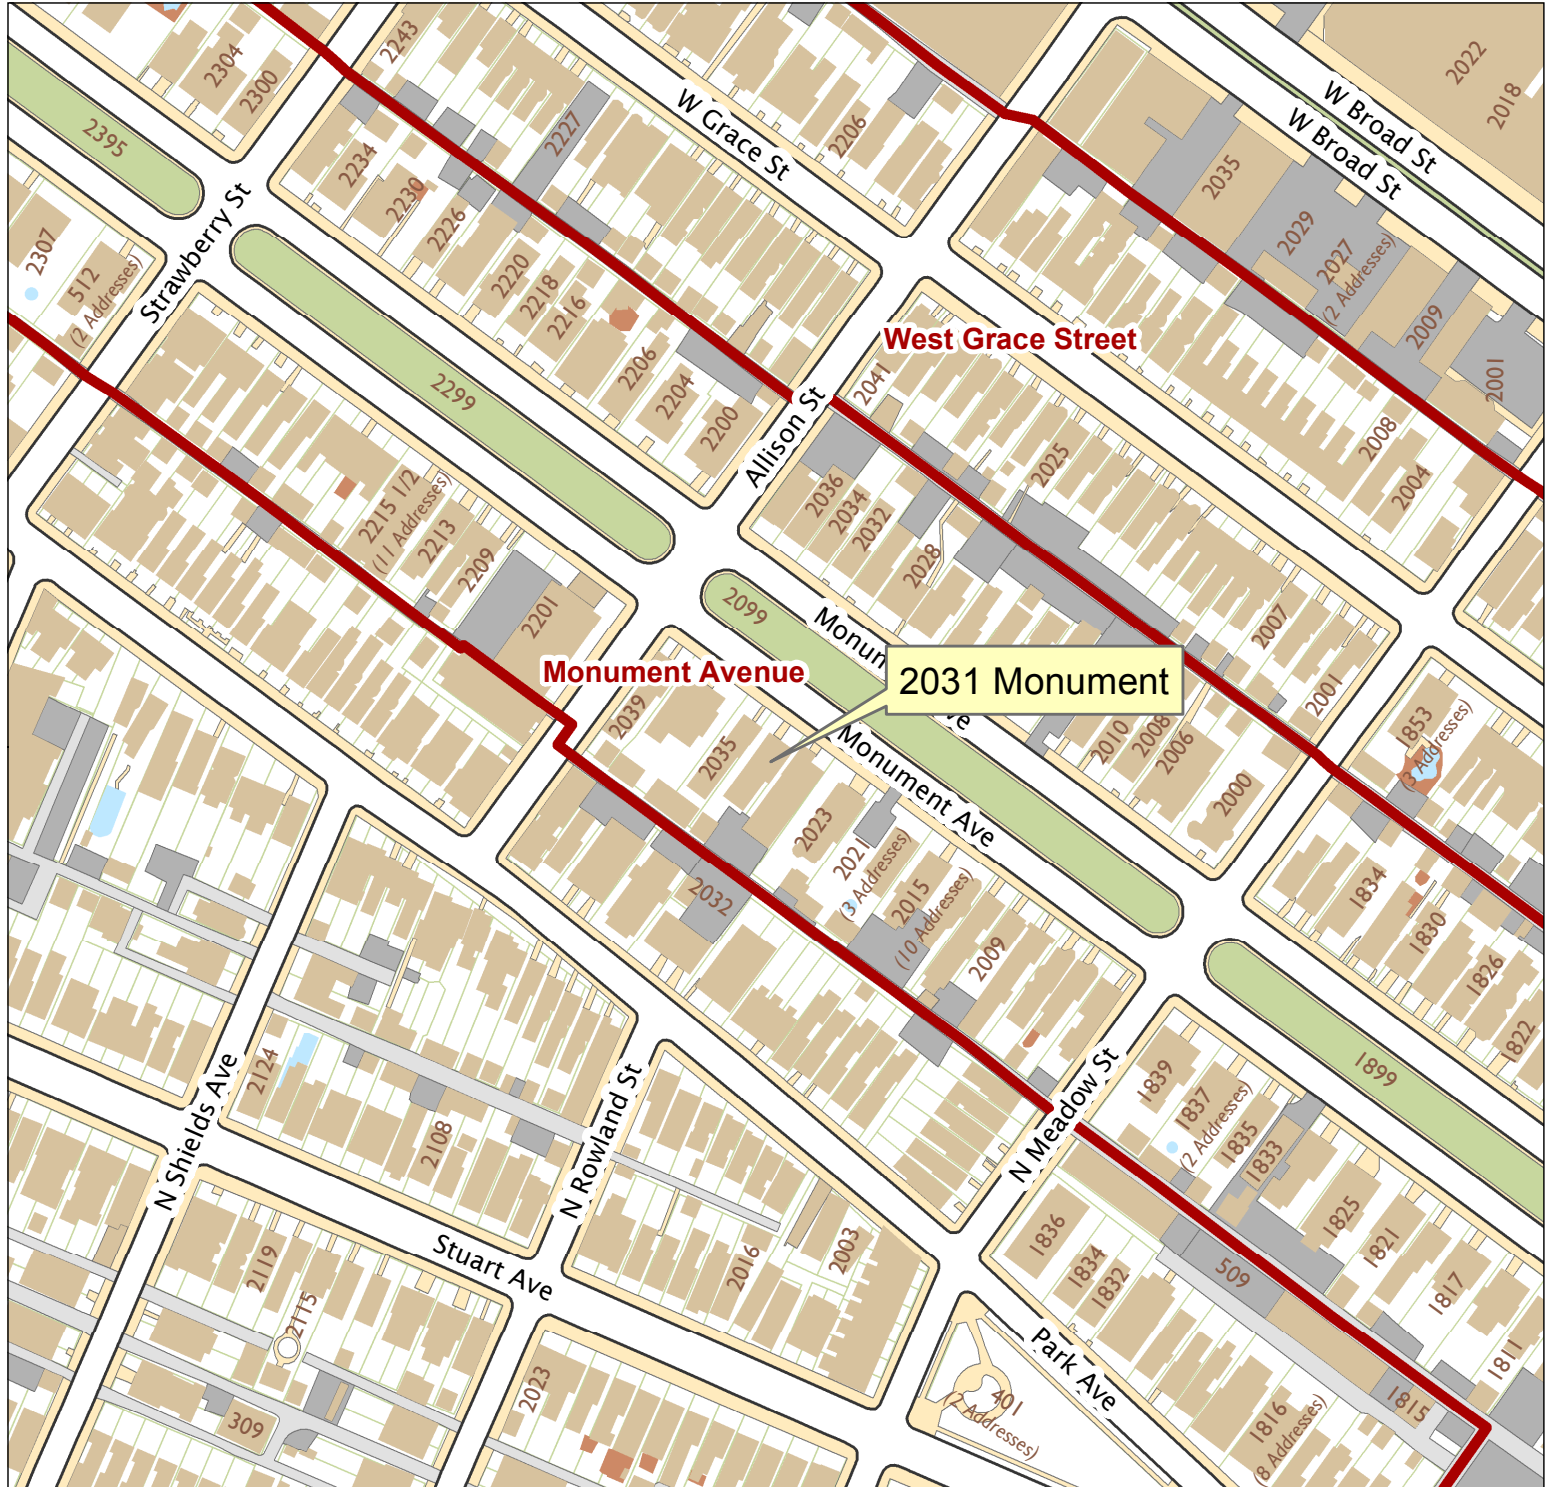

2031 Monument Avenue

City of Richmond, VA

Geographic Information Systems

Map printed by palmquwd on 2015.05.11.

Document Path: G:\PDR\Planning & Preservation\CAR\Applications\Base Maps\Base Map.mxd

Disclaimer:
The City of Richmond assumes no liability either for any errors, omissions, or inaccuracies in the information provided regardless of the cause of such or for any decision made, action taken, or action not taken by the user in reliance upon any maps or information provided herein.

Location Reference