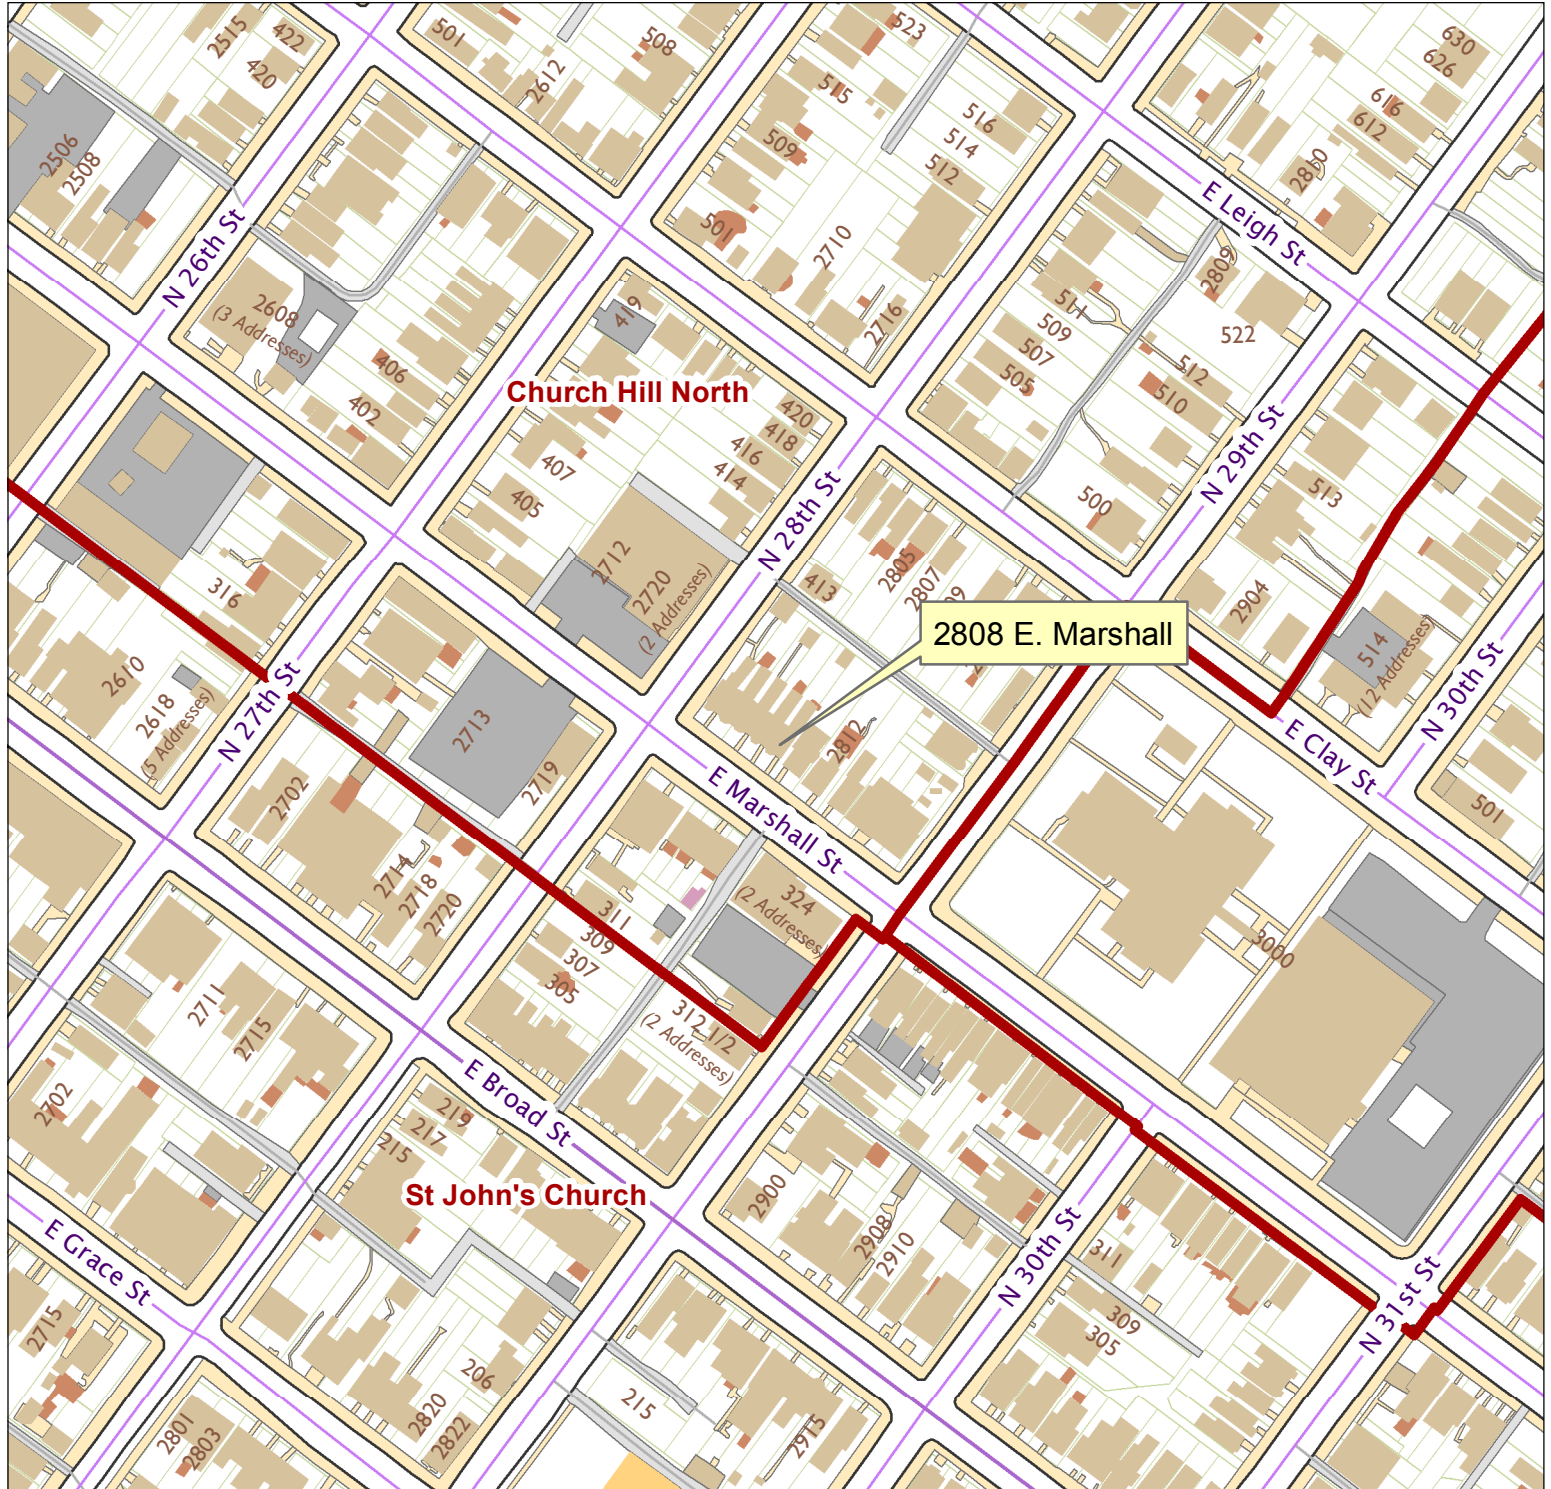

2808 E. Marshall Street

City of Richmond, VA

Geographic Information Systems

1 inch = 200 feet

Map printed by palmquwd on 2014.10.10.

Document Path: G:\PDR\Planning & Preservation\CAR\Applications\Base Maps\Base Map.mxd

Disclaimer:

The City of Richmond assumes no liability either for any errors, omissions, or inaccuracies in the information provided regardless of the cause of such or for any decision made, action taken, or action not taken by the user in reliance upon any maps or information provided herein.

Location Reference