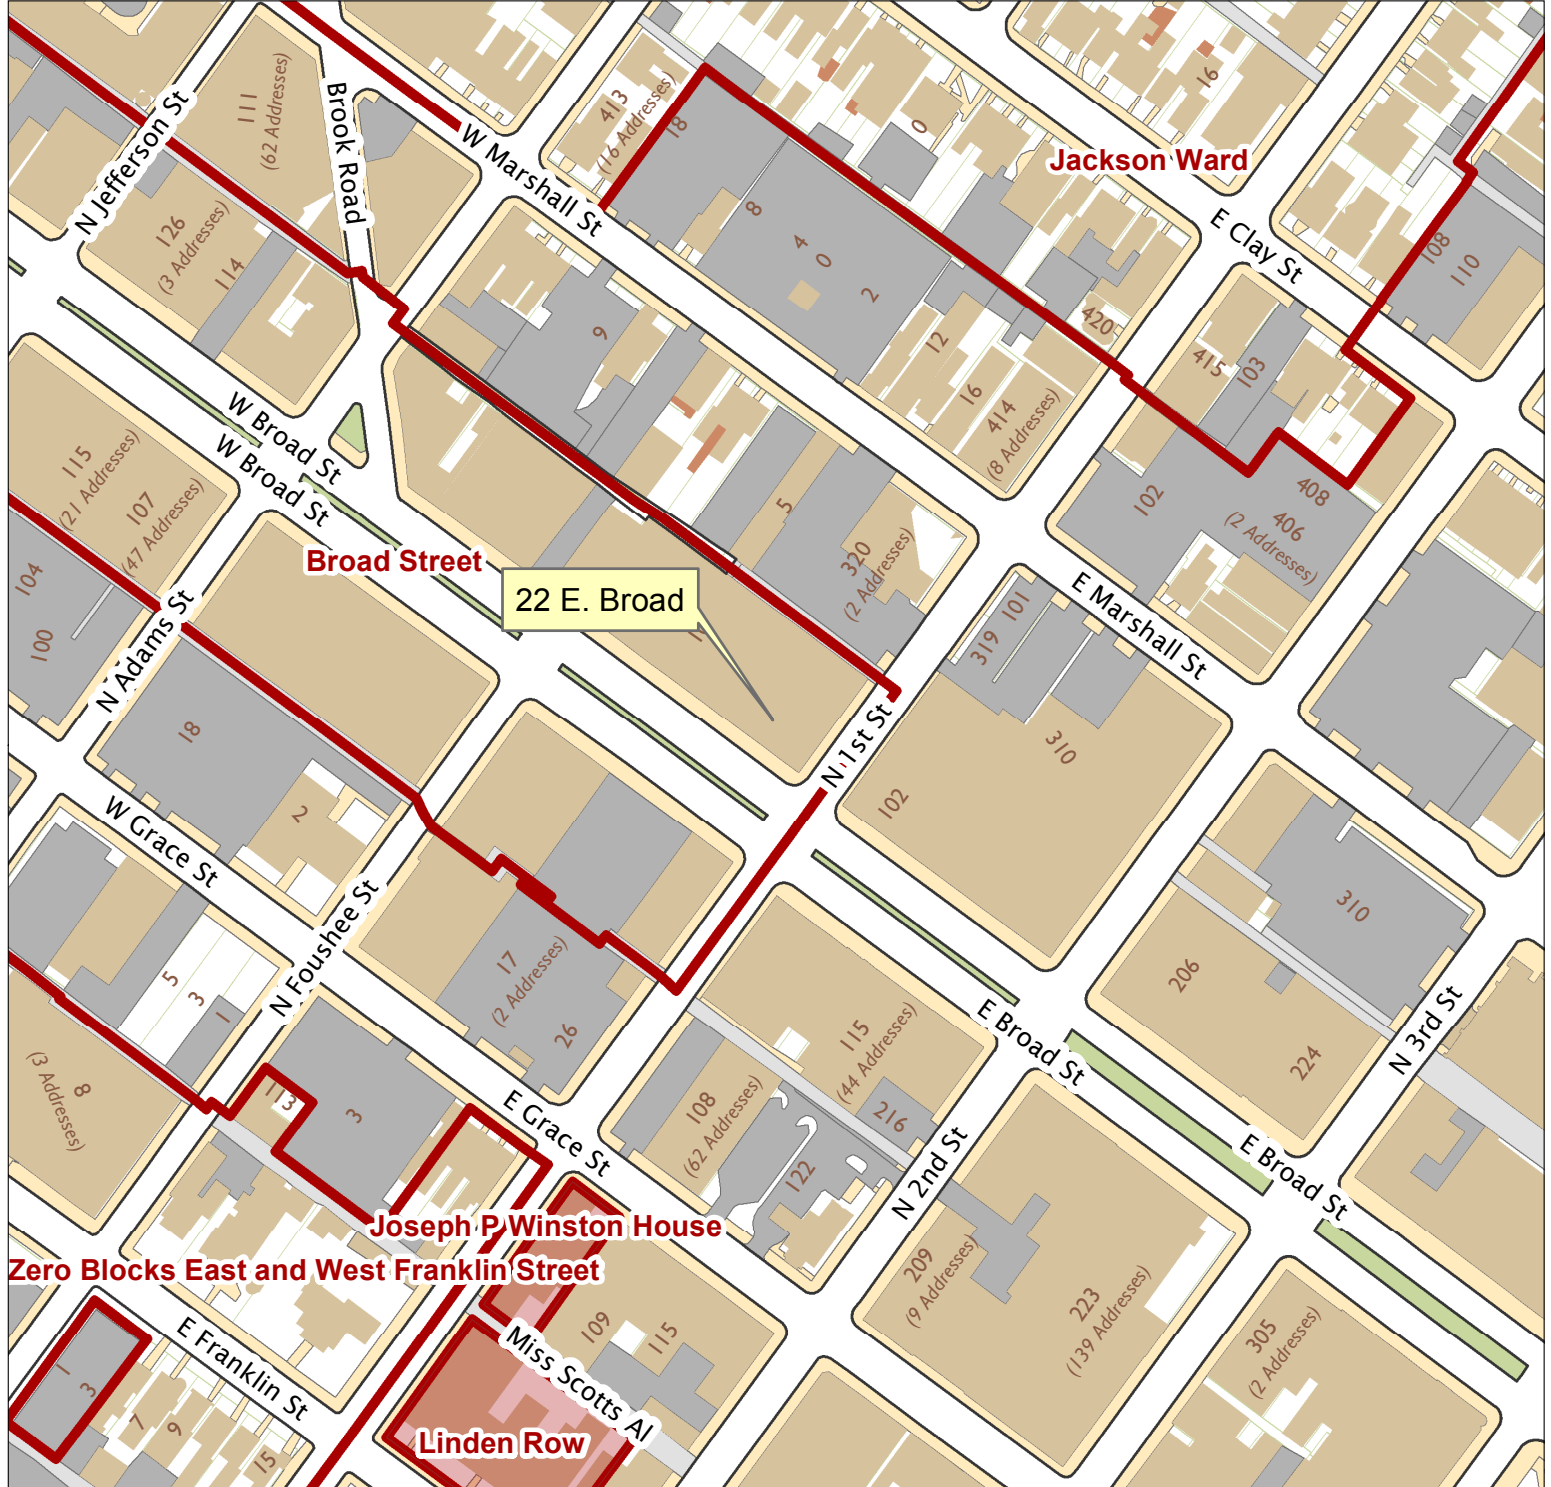

22 E. Broad Street

City of Richmond, VA

Geographic Information Systems

1 inch = 200 feet

Map printed by palmquwd on 2016.11.16.

Document Path: G:\PDR\Planning & Preservation\CAR\Applications\Base Maps\Base Map.mxd

Disclaimer:

The City of Richmond assumes no liability either for any errors, omissions, or inaccuracies in the information provided regardless of the cause of such or for any decision made, action taken, or action not taken by the user in reliance upon any maps or information provided herein.

Location Reference