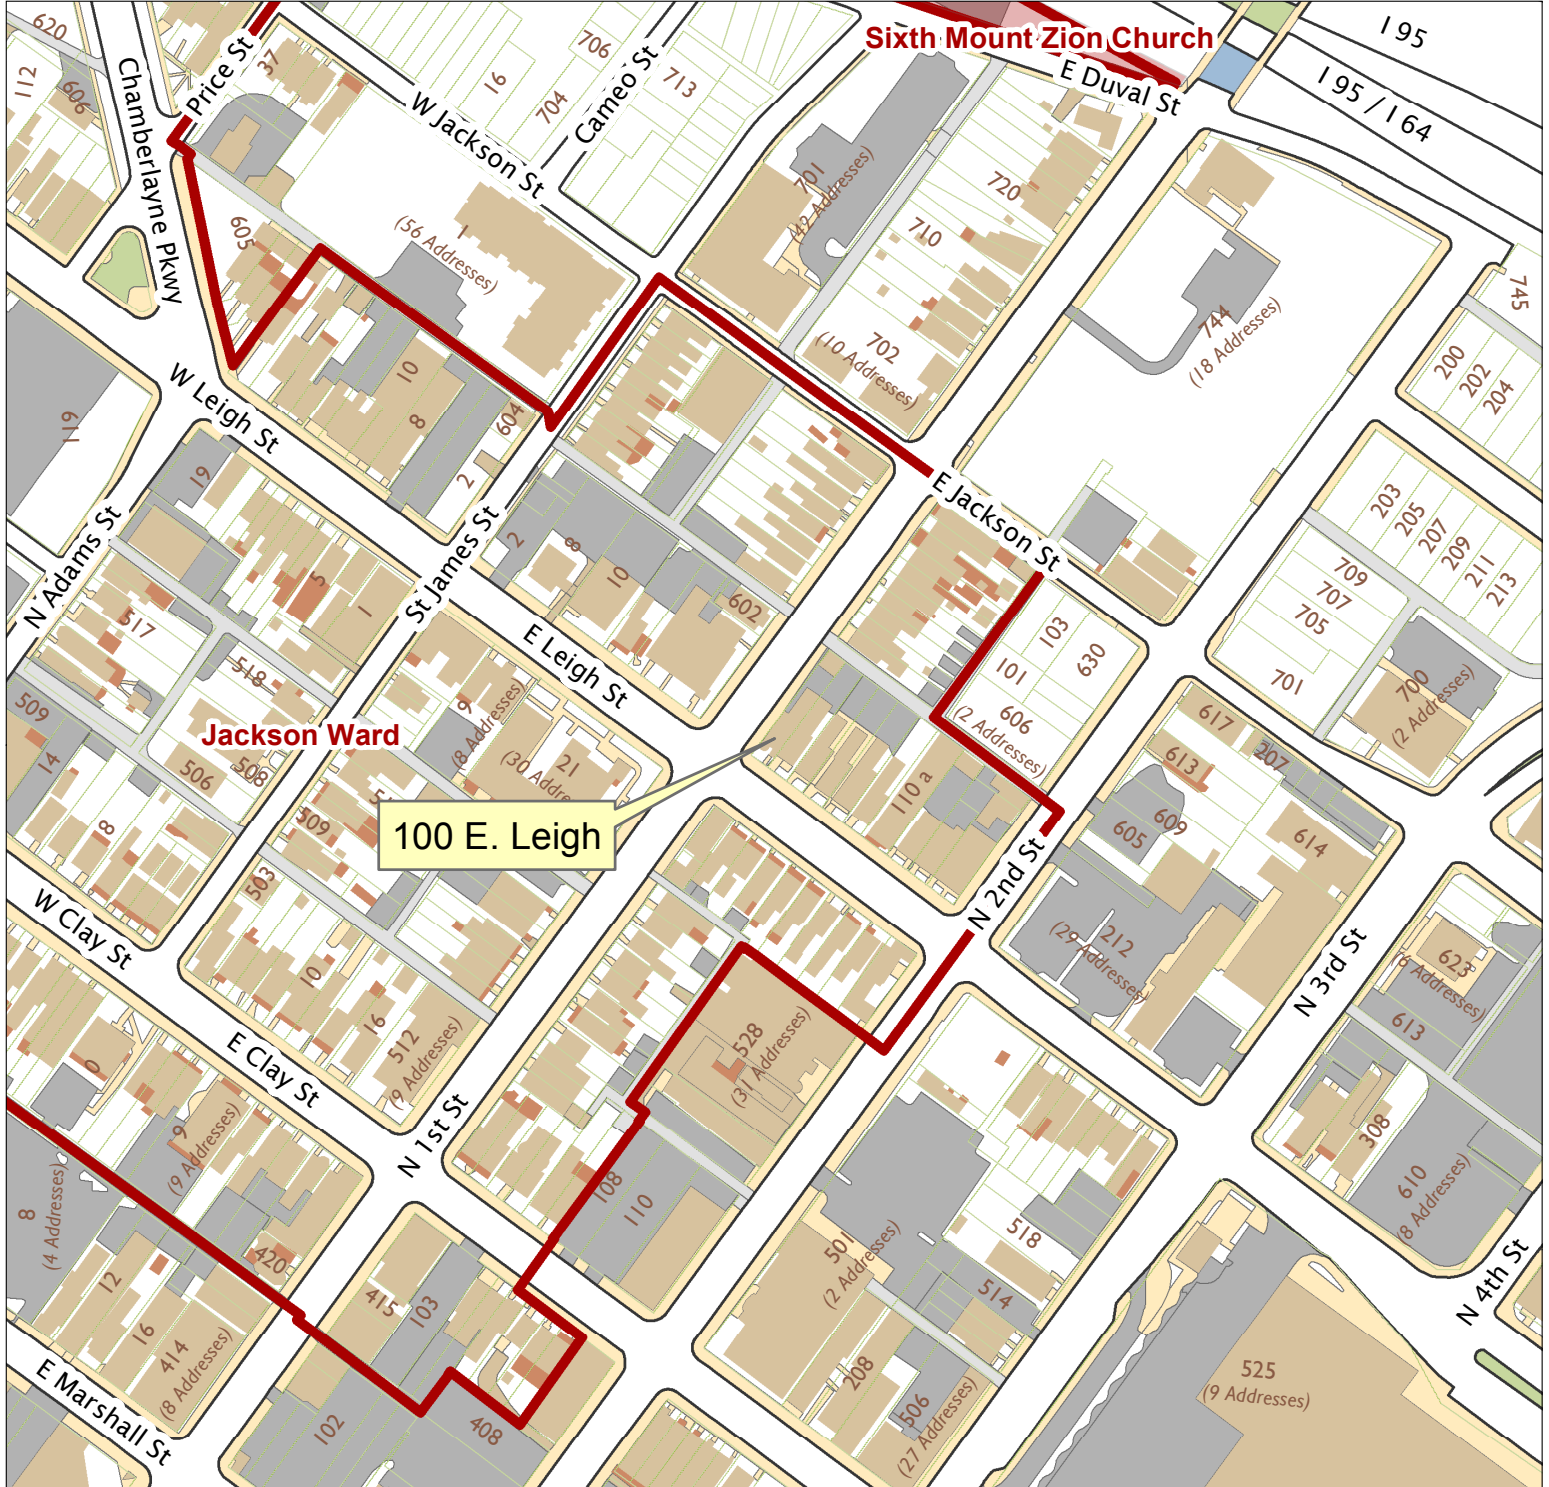

100 E. Leigh Street

City of Richmond, VA

Geographic Information Systems

Map printed by jeffricr on 2018.02.02.

Document Path: \\Dit-file02-pv\commdev\$\PDR\Planning & Preservation\CAR\Applications\Base Maps\Base Map.mxd

Disclaimer:
The City of Richmond assumes no liability either for any errors, omissions, or inaccuracies in the information provided regardless of the cause of such or for any decision made, action taken, or action not taken by the user in reliance upon any maps or information provided herein.