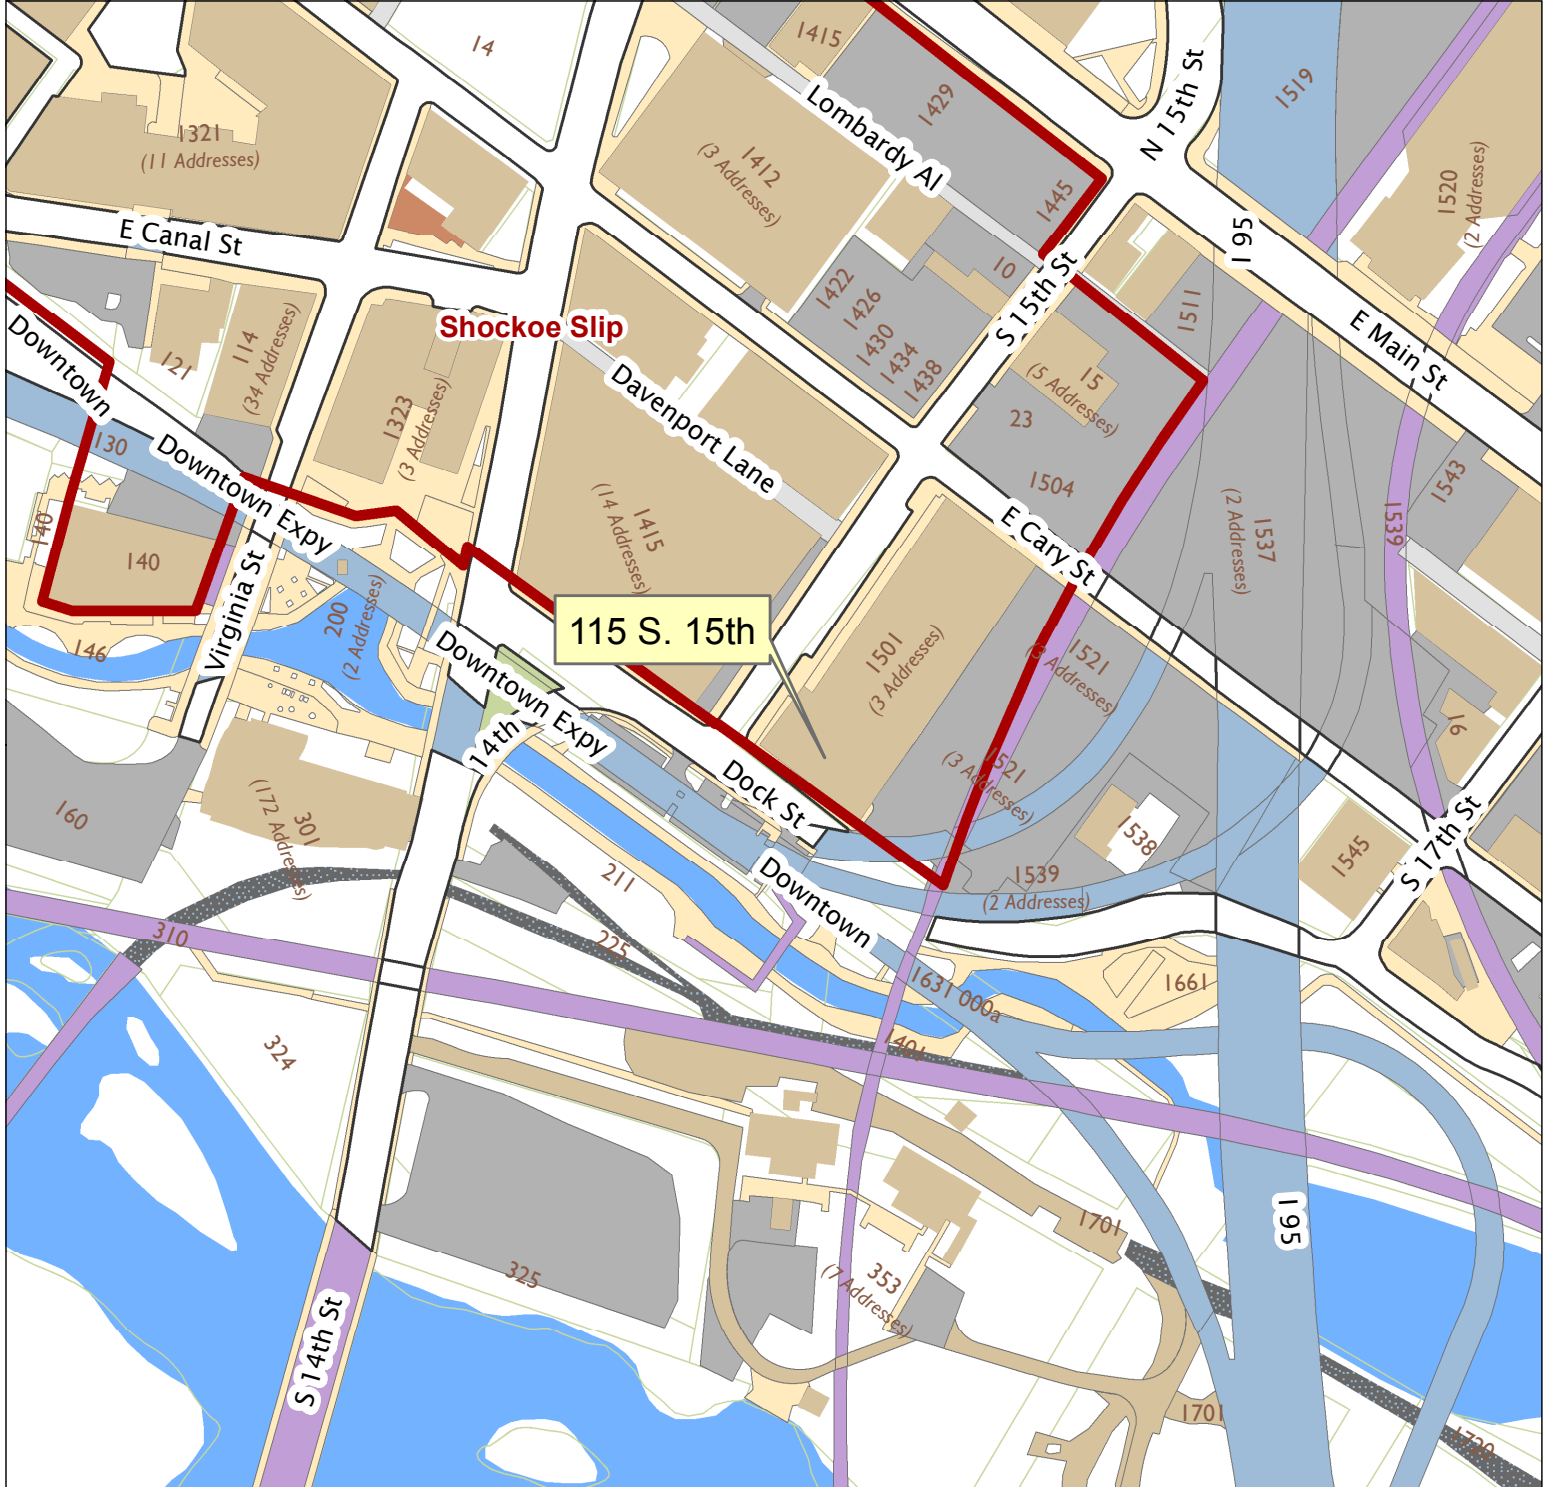

115 S. 15th Street

City of Richmond, VA

Geographic Information Systems

115 S. 15th

Shockoe Slip

1 inch = 200 feet

Map printed by palmquwd on 2015.04.16.

Document Path: G:\PDR\Planning & Preservation\CAR\Applications\Base Maps\Base Map.mxd

Disclaimer:

The City of Richmond assumes no liability either for any errors, omissions, or inaccuracies in the information provided regardless of the cause of such or for any decision made, action taken, or action not taken by the user in reliance upon any maps or information provided herein.

Location Reference