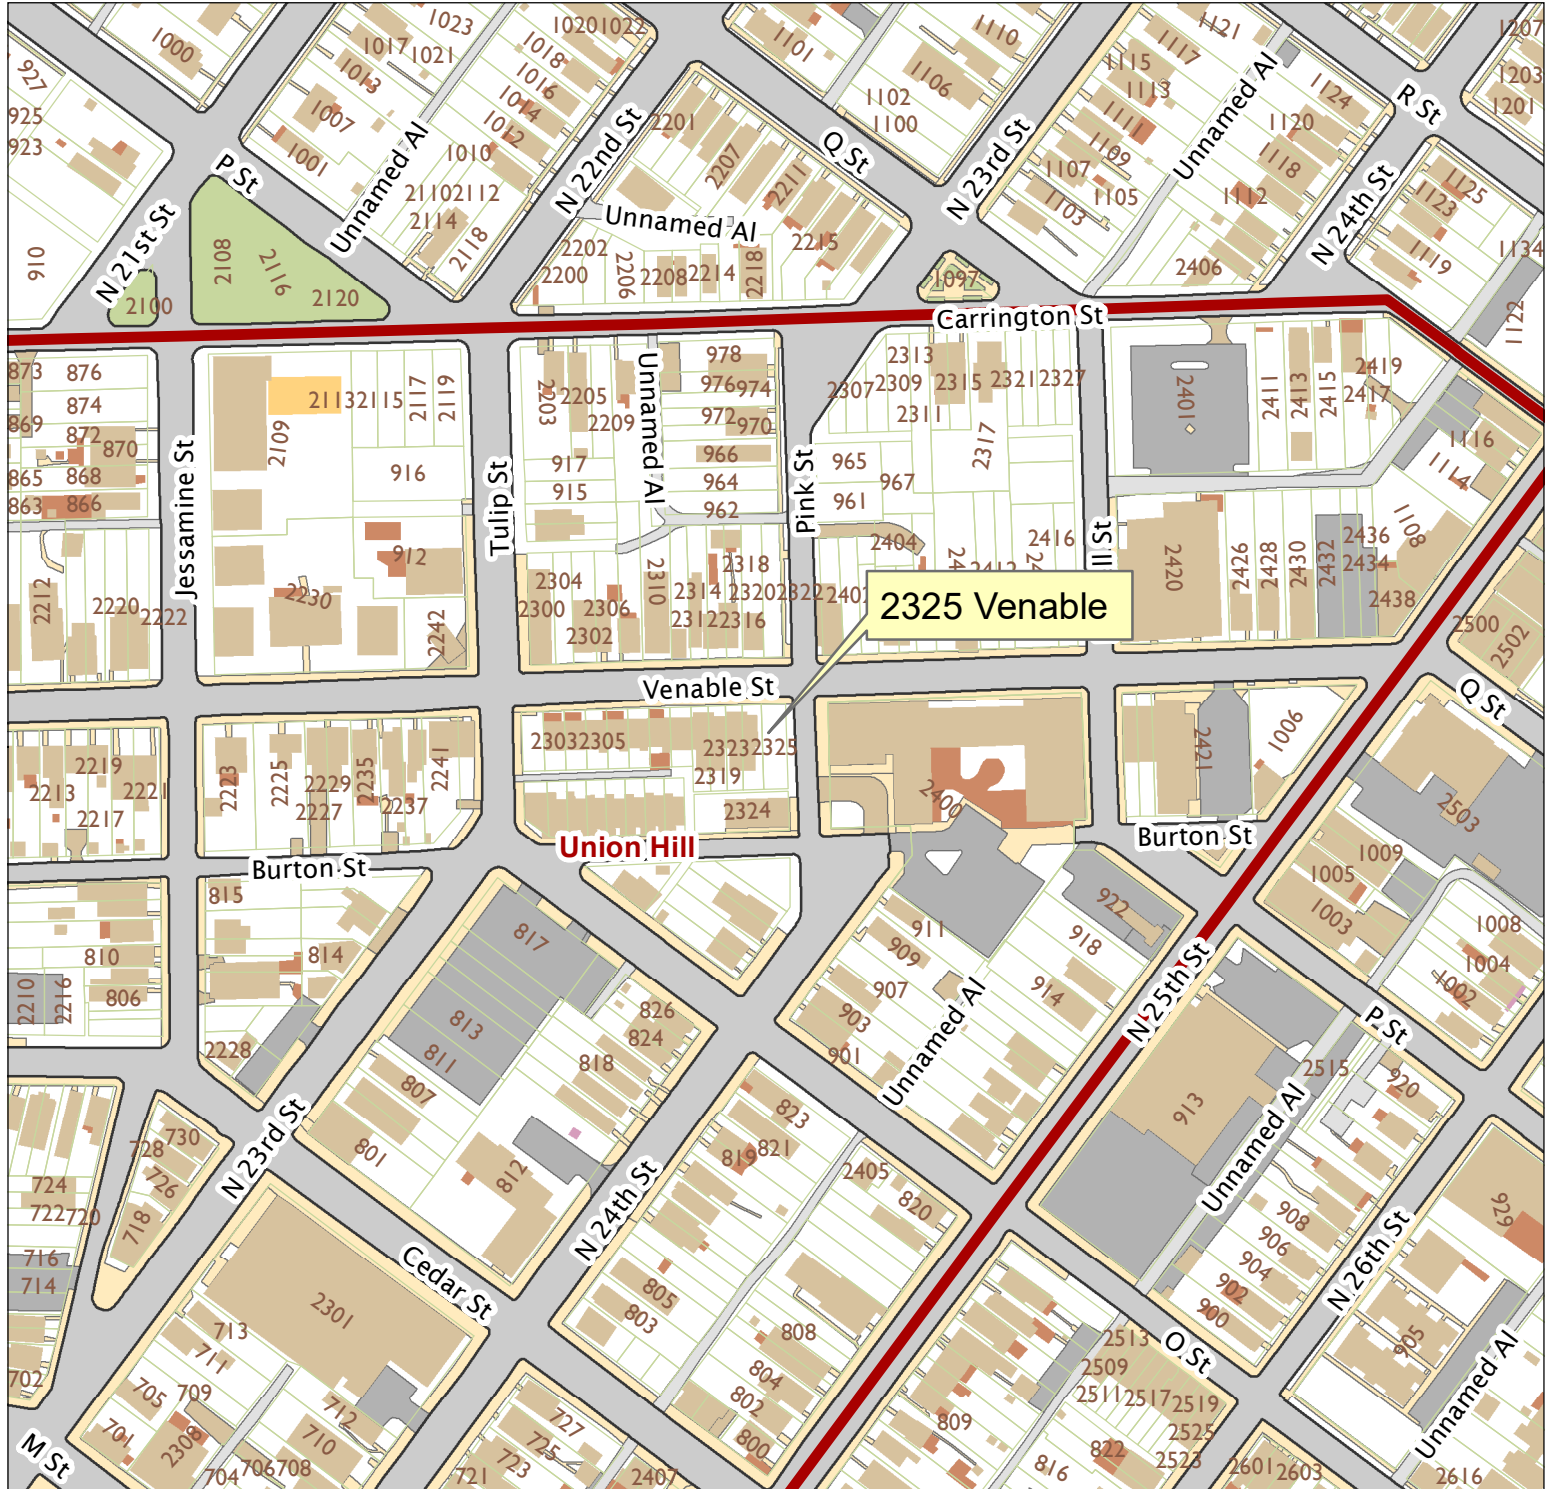

2325 Venable Street

City of Richmond, VA

Geographic Information Systems

1 inch = 200 feet

Map printed by jonescl2 on 2019.03.07.

Document Path: G:\PDR\Planning & Preservation\CAR\Meetings\00 Current Meeting\Base Maps\Tools\Base Map.mxd

Disclaimer:

The City of Richmond assumes no liability either for any errors, omissions, or inaccuracies in the information provided regardless of the cause of such or for any decision made, action taken, or action not taken by the user in reliance upon any maps or information provided herein.

Location Reference