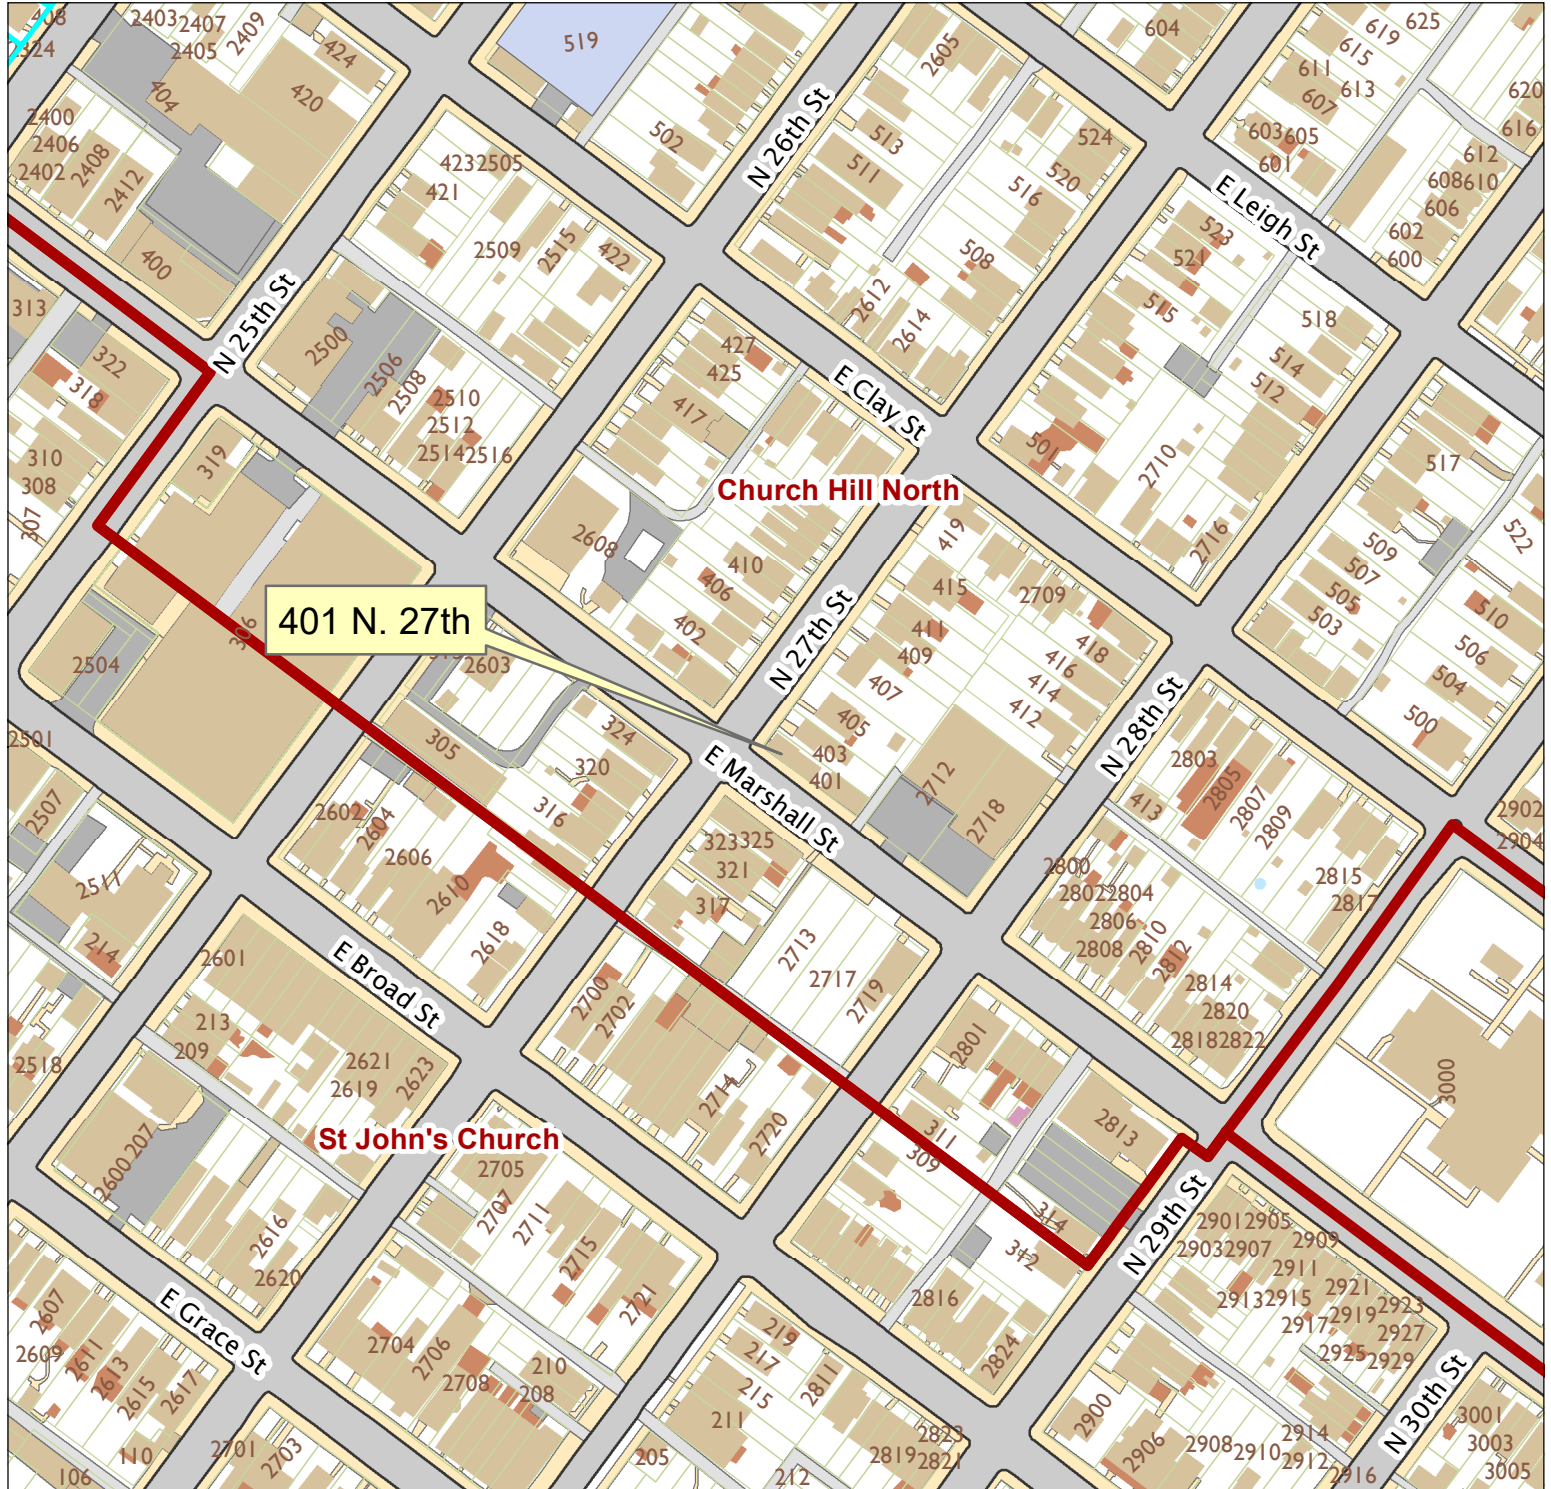

401 N. 27th Street

City of Richmond, VA

Geographic Information Systems

1 inch = 200 feet

Map printed by jonescl2 on 2019.03.07.

Document Path: G:\PDR\Planning & Preservation\CAR\Meetings\00 Current Meeting\Base Maps\Tools\Base Map.mxd

Disclaimer:

The City of Richmond assumes no liability either for any errors, omissions, or inaccuracies in the information provided regardless of the cause of such or for any decision made, action taken, or action not taken by the user in reliance upon any maps or information provided herein.

Location Reference