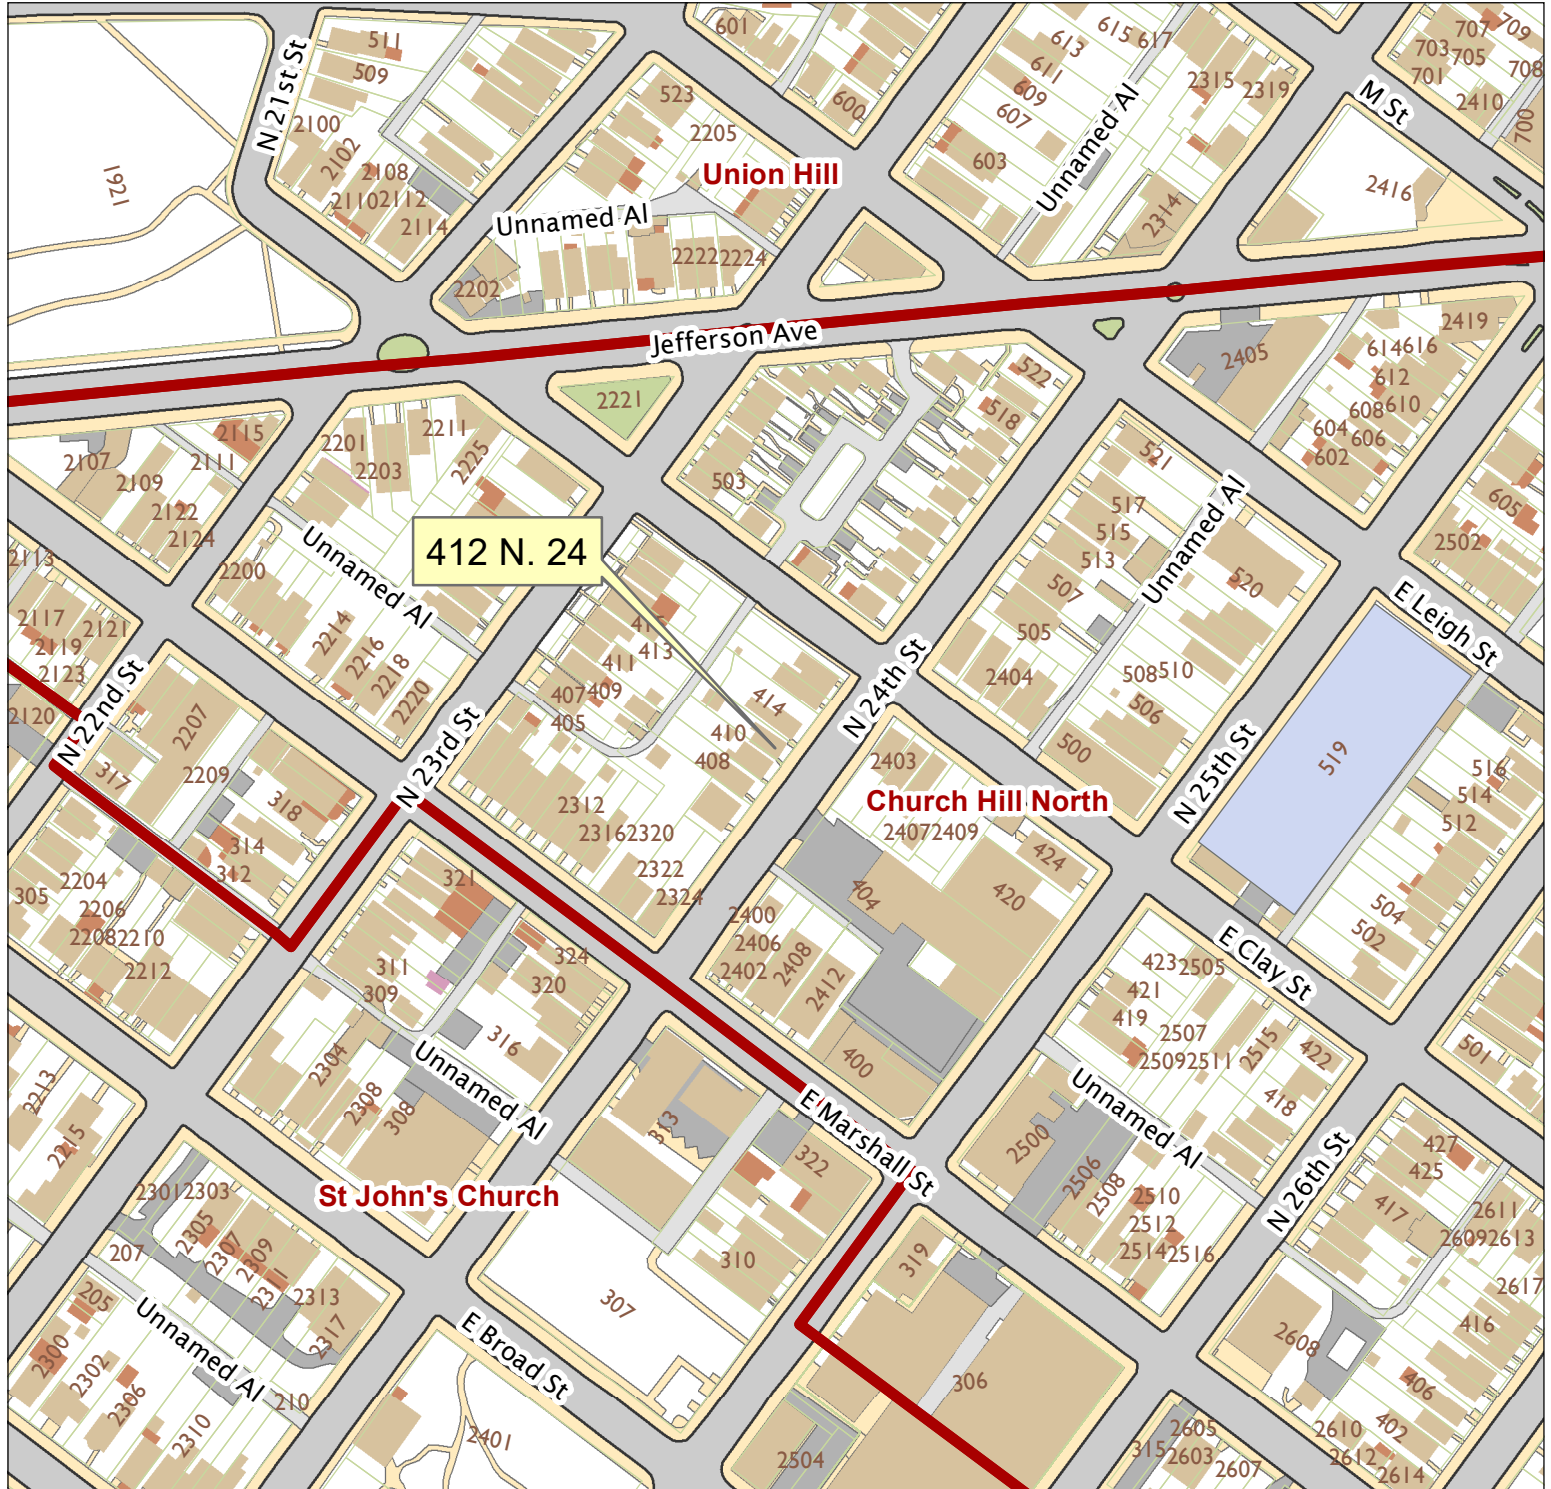

412 North 24th Street

City of Richmond, VA

Geographic Information Systems

412 N. 24

Union Hill

Church Hill North

St John's Church

1 inch = 200 feet

Map printed by jonescl2 on 2019.03.07.

Document Path: G:\PDR\Planning & Preservation\CAR\Meetings\00 Current Meeting\Base Maps\Tools\Base Map.mxd

Disclaimer:

The City of Richmond assumes no liability either for any errors, omissions, or inaccuracies in the information provided regardless of the cause of such or for any decision made, action taken, or action not taken by the user in reliance upon any maps or information provided herein.

Location Reference