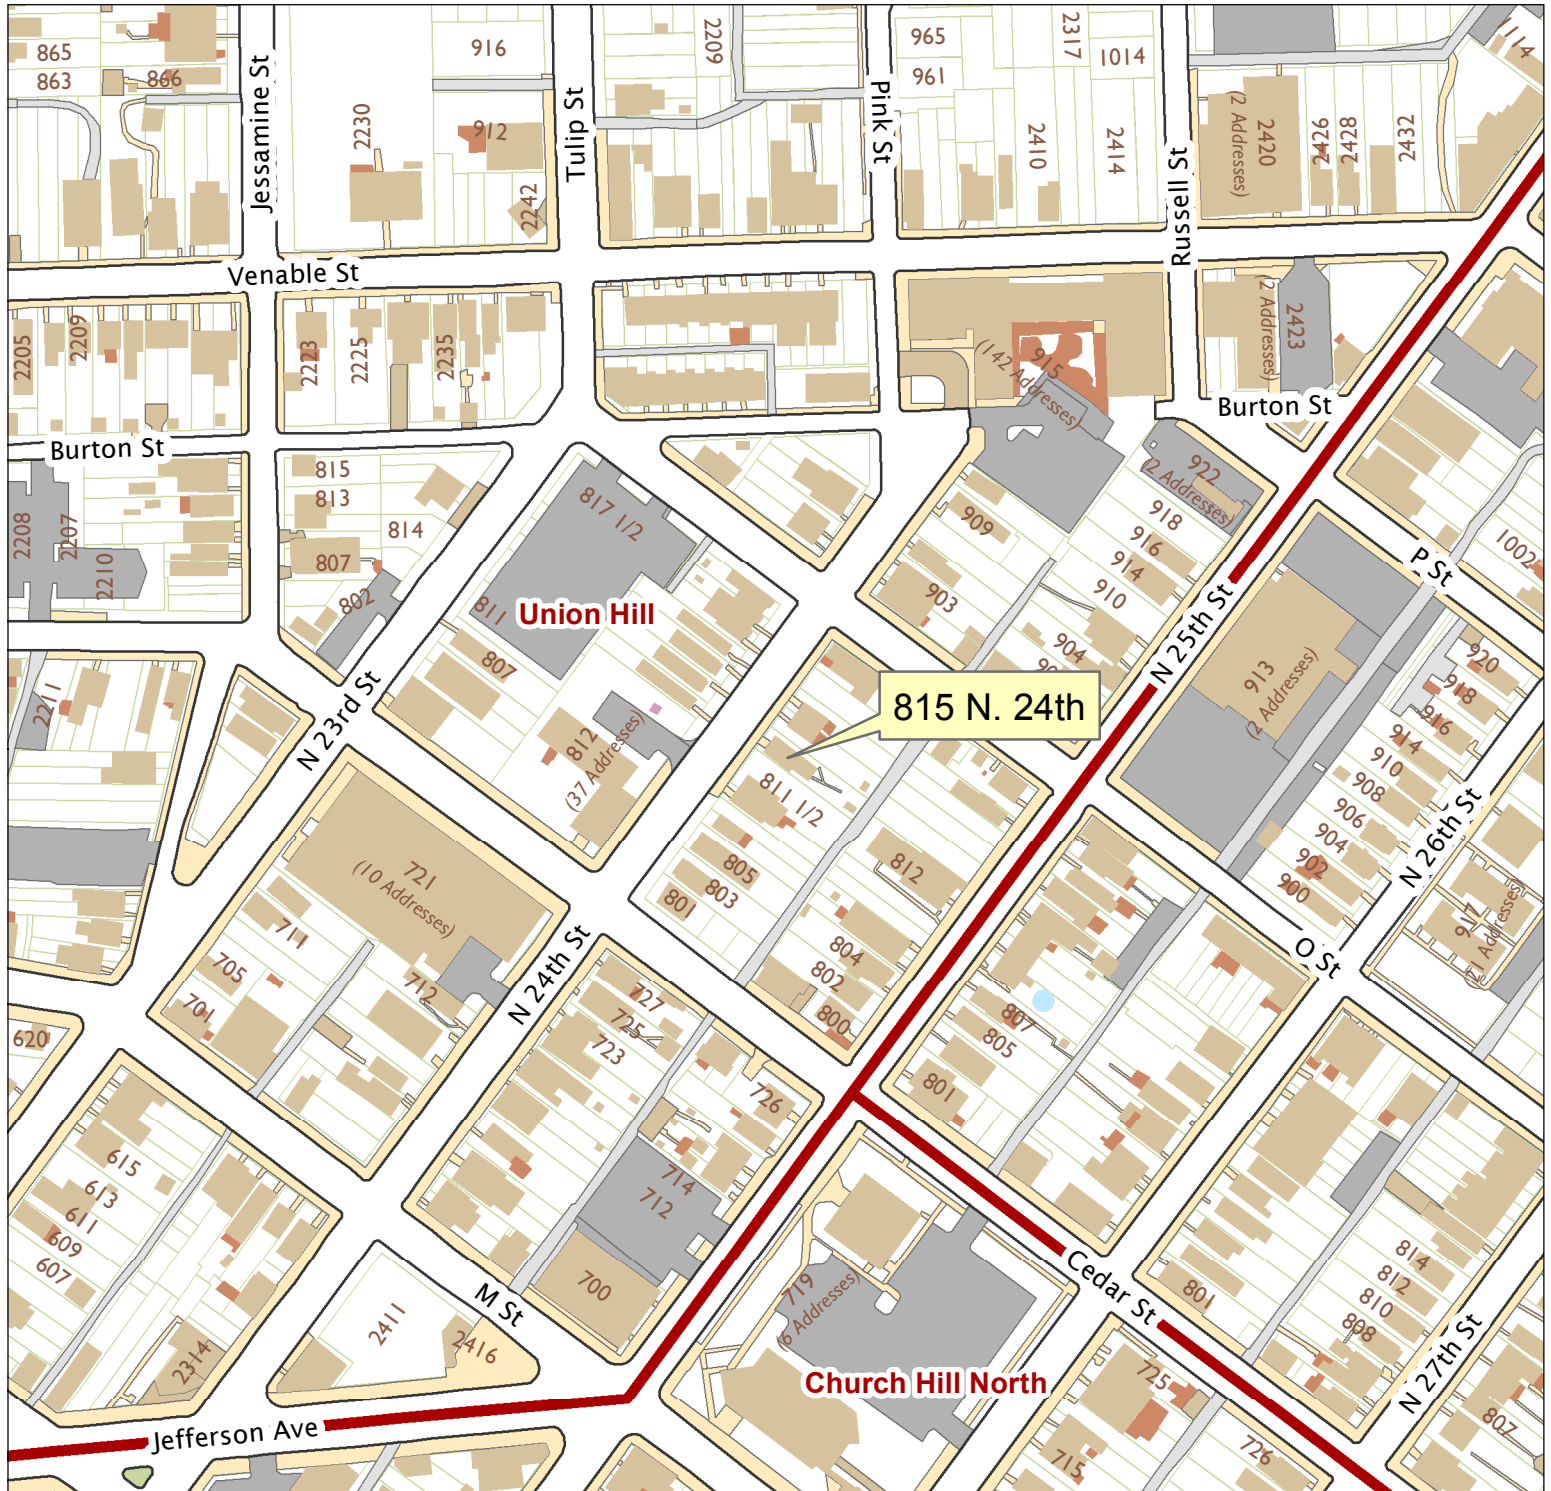

815 N. 24th Street

City of Richmond, VA

Geographic Information Systems

1 inch = 200 feet

Map printed by palmquwd on 2016.01.13.

Document Path: G:\PDR\Planning & Preservation\CAR\Applications\Base Maps\Base Map.mxd

Disclaimer:
The City of Richmond assumes no liability either for any errors, omissions, or inaccuracies in the information provided regardless of the cause of such or for any decision made, action taken, or action not taken by the user in reliance upon any maps or information provided herein.

Location Reference