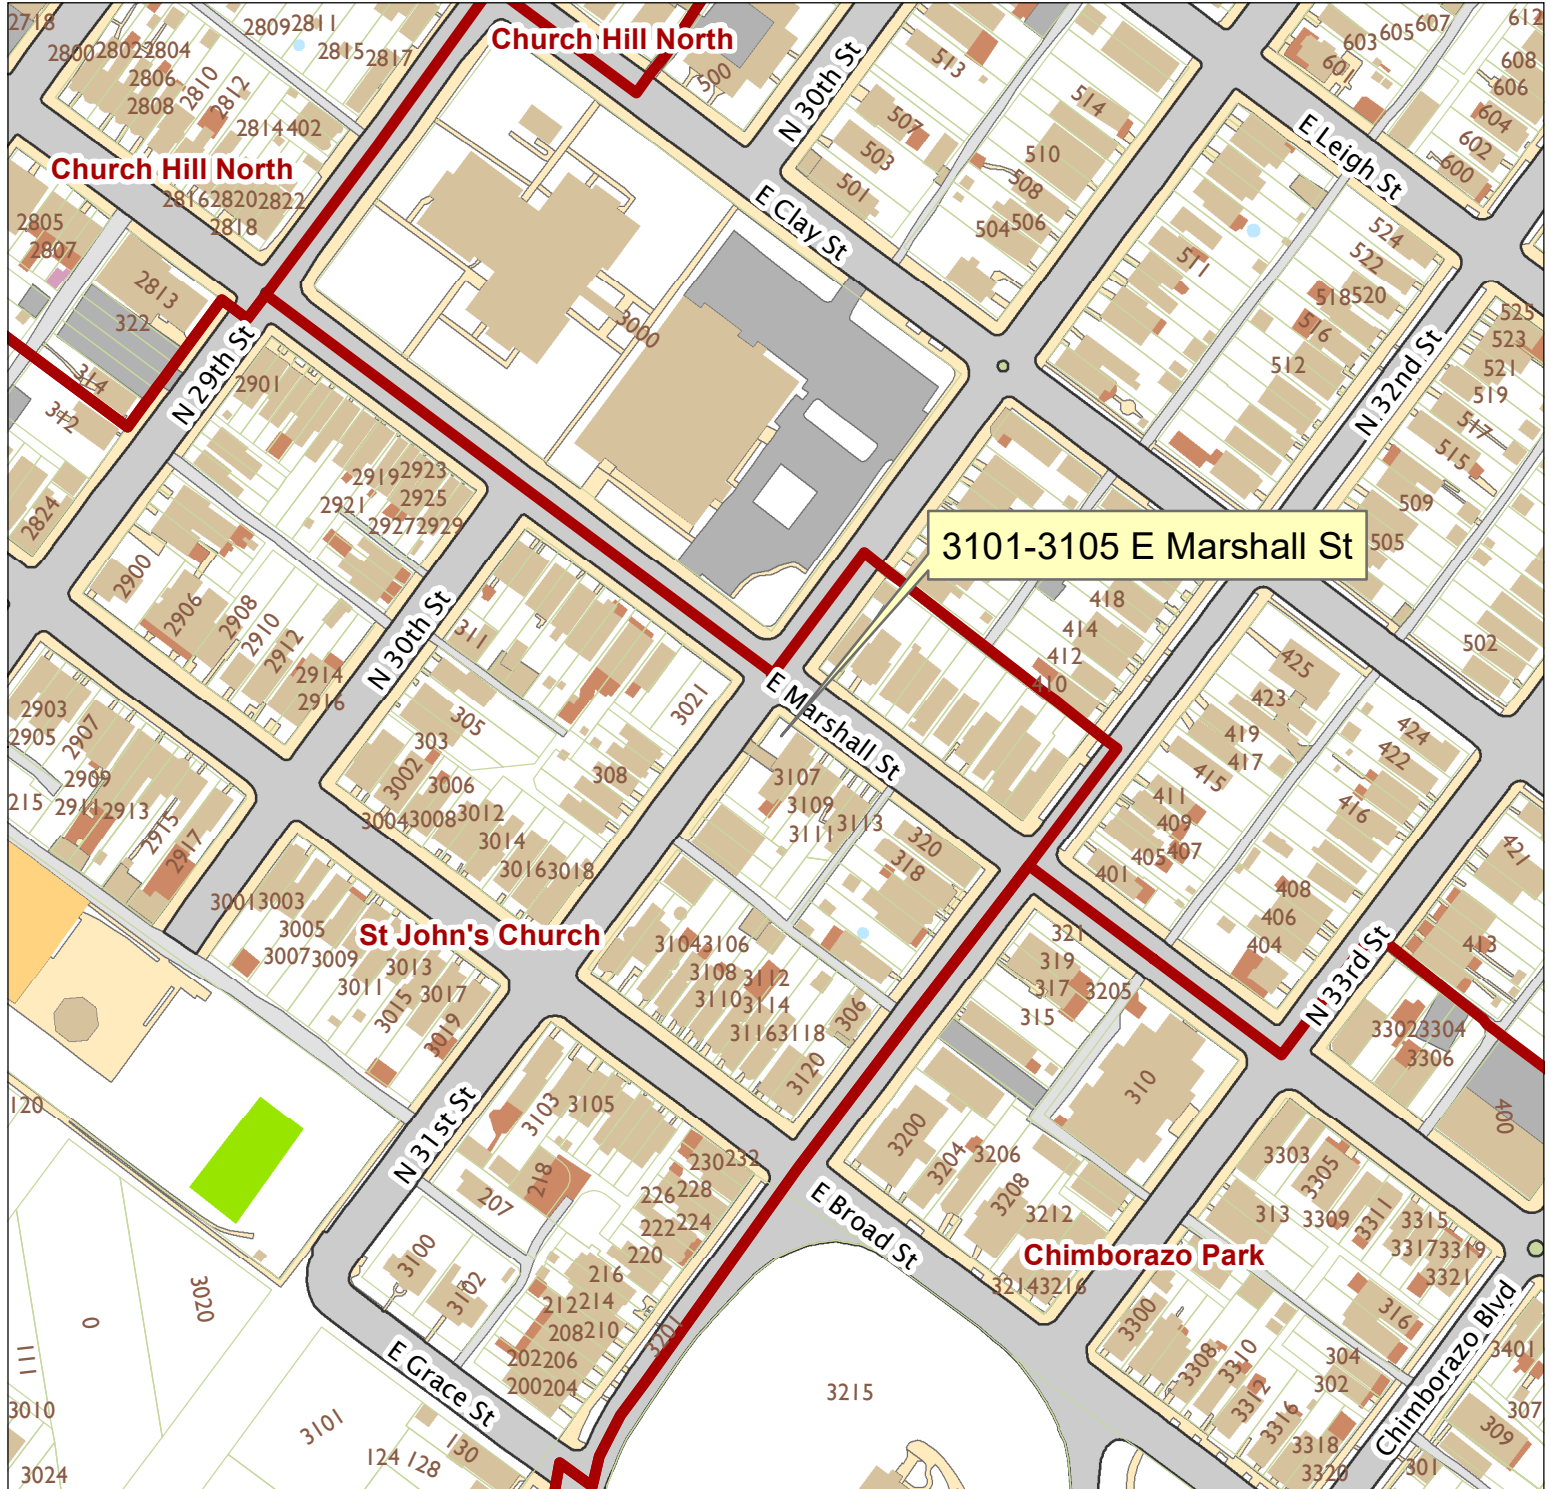

# 3101-3105 East Marshall Street

City of Richmond, VA

Geographic Information Systems

Map printed by jonescl2 on 2019.03.07.

Document Path: G:\PDR\Planning & Preservation\CAR\Meetings\00 Current Meeting\Base Maps\Tools\Base Map.mxd

Disclaimer:  
The City of Richmond assumes no liability either for any errors, omissions, or inaccuracies in the information provided regardless of the cause of such or for any decision made, action taken, or action not taken by the user in reliance upon any maps or information provided herein.