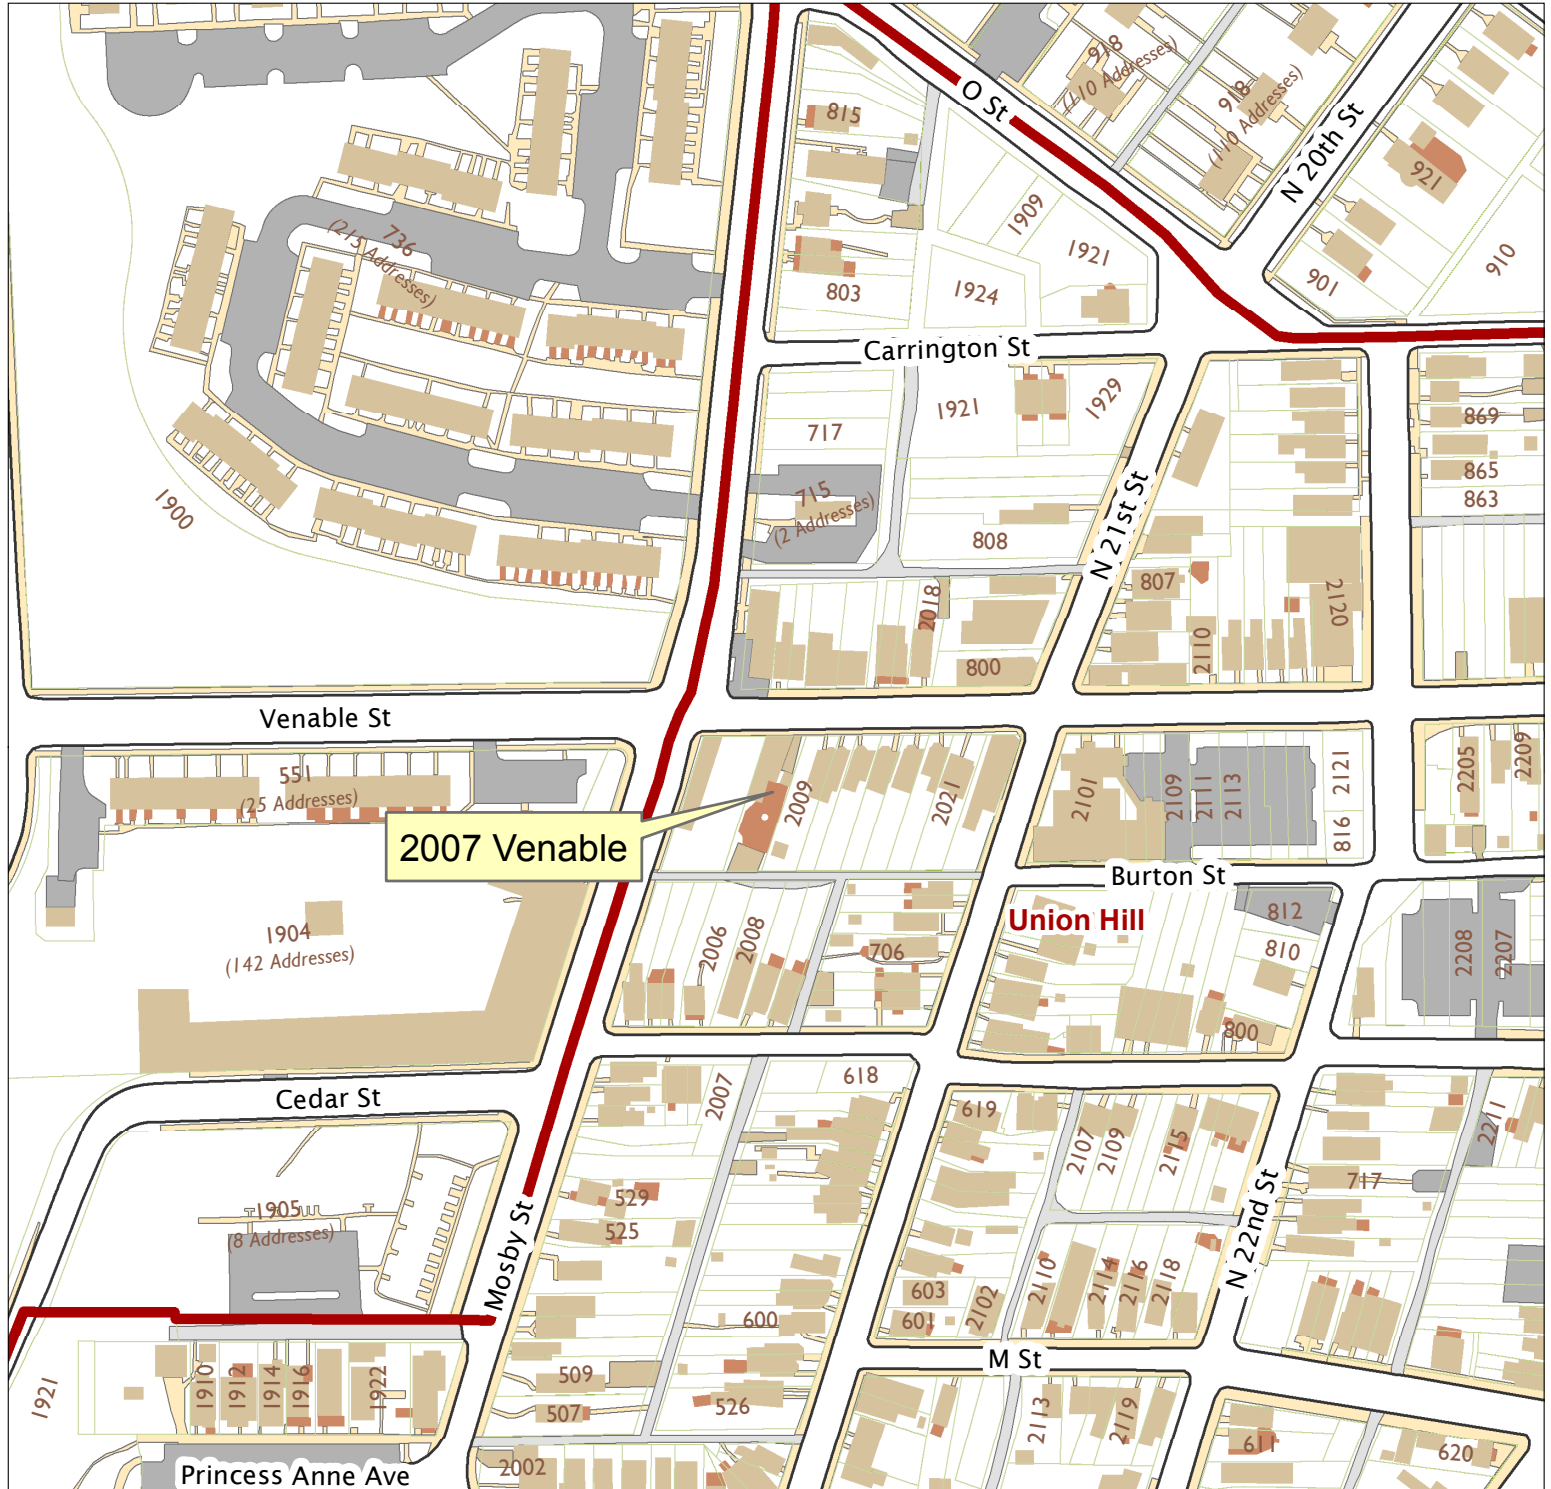

# 2007 Venable Street

City of Richmond, VA

Geographic Information Systems

Map printed by jeffricr on 2017.10.06.

Document Path: \\D:\file02-pv\comdev\\$\PDR\Planning & Preservation\CAR\Applications\Base Maps\Base Map.mxd

Disclaimer:  
The City of Richmond assumes no liability either for any errors, omissions, or inaccuracies in the information provided regardless of the cause of such or for any decision made, action taken, or action not taken by the user in reliance upon any maps or information provided herein.