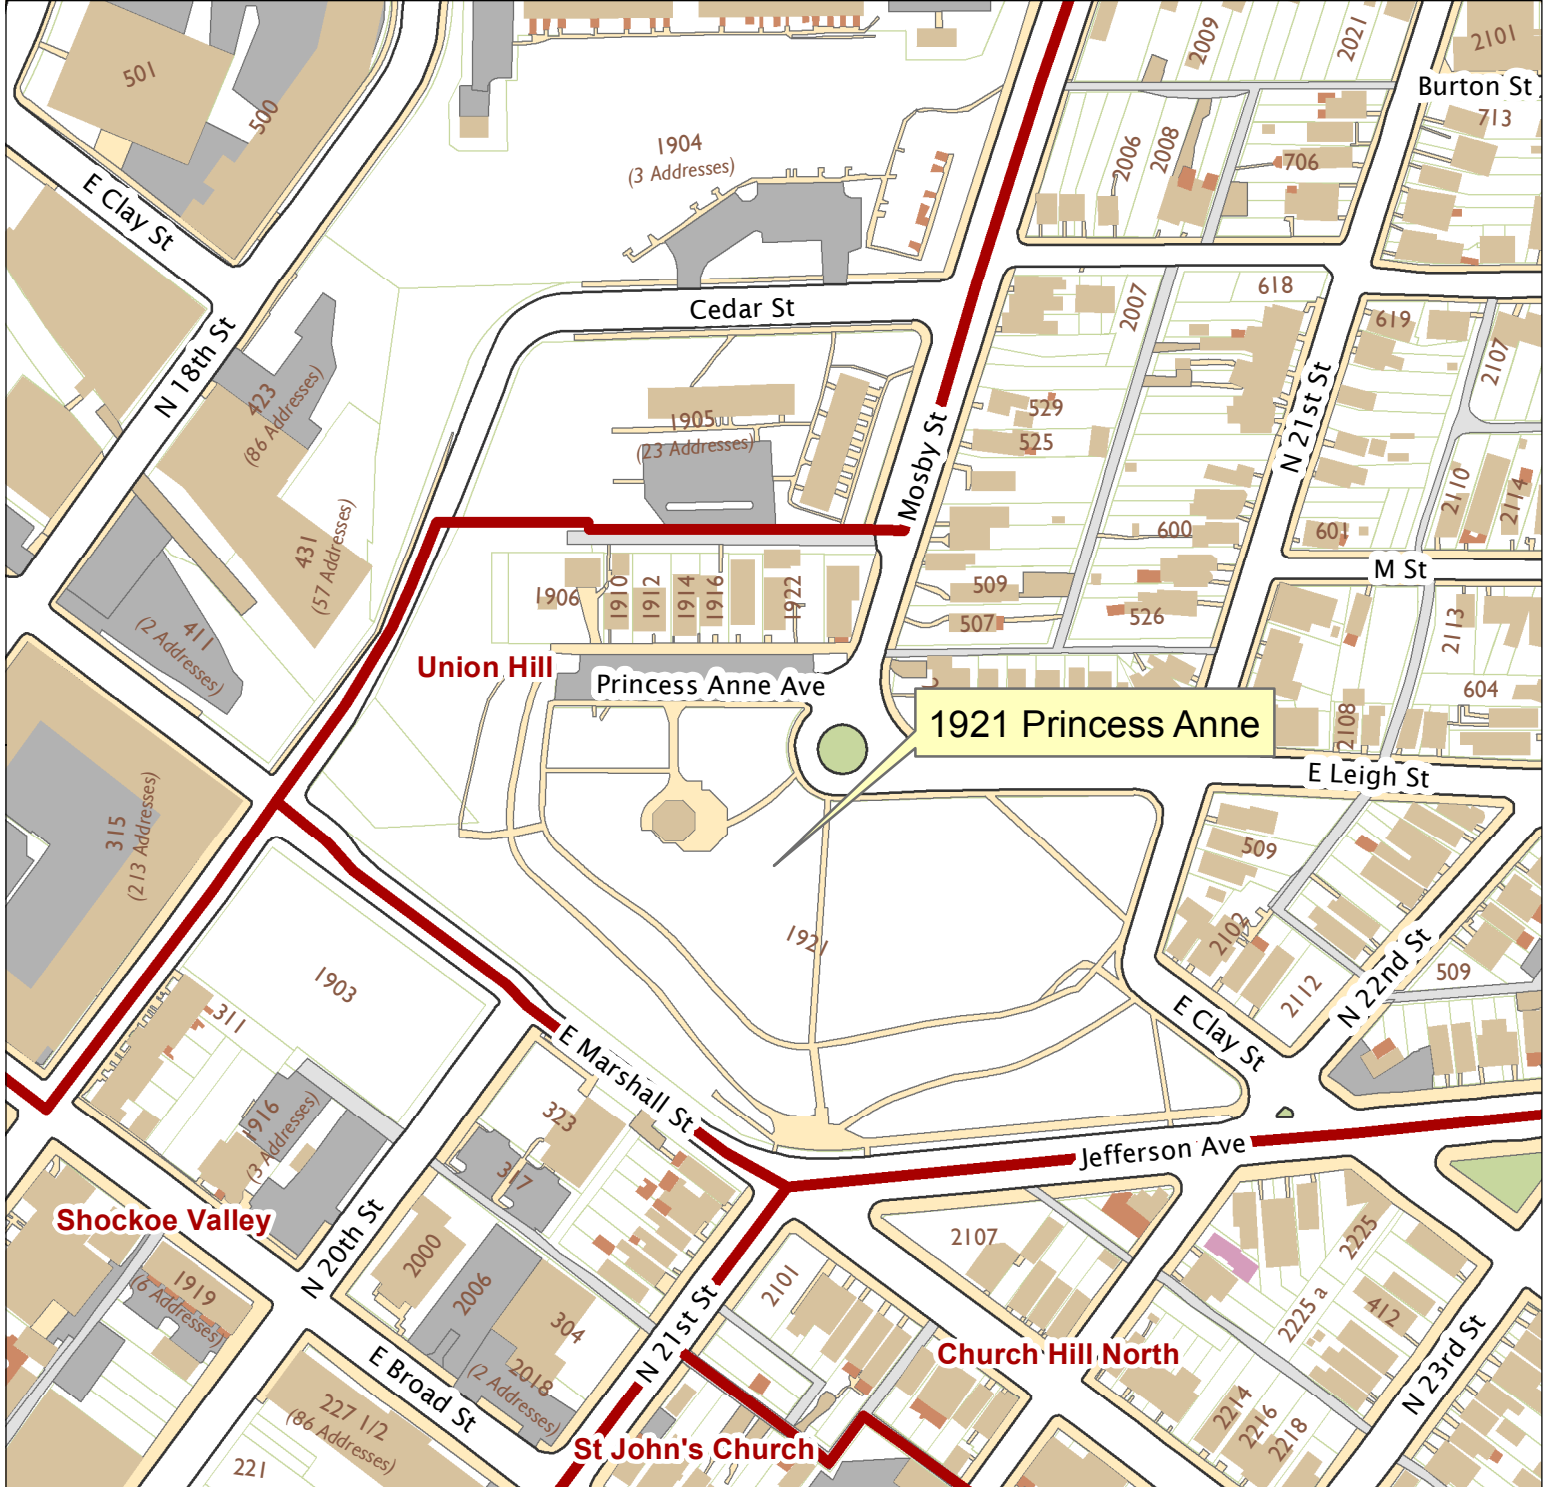

1921 Princess Anne Avenue

City of Richmond, VA

Geographic Information Systems

1 inch = 200 feet

Map printed by palmquwd on 2014.11.20.

Document Path: G:\PDR\Planning & Preservation\CAR\Applications\Base Maps\Base Map.mxd

Disclaimer:

The City of Richmond assumes no liability either for any errors, omissions, or inaccuracies in the information provided regardless of the cause of such or for any decision made, action taken, or action not taken by the user in reliance upon any maps or information provided herein.

Location Reference