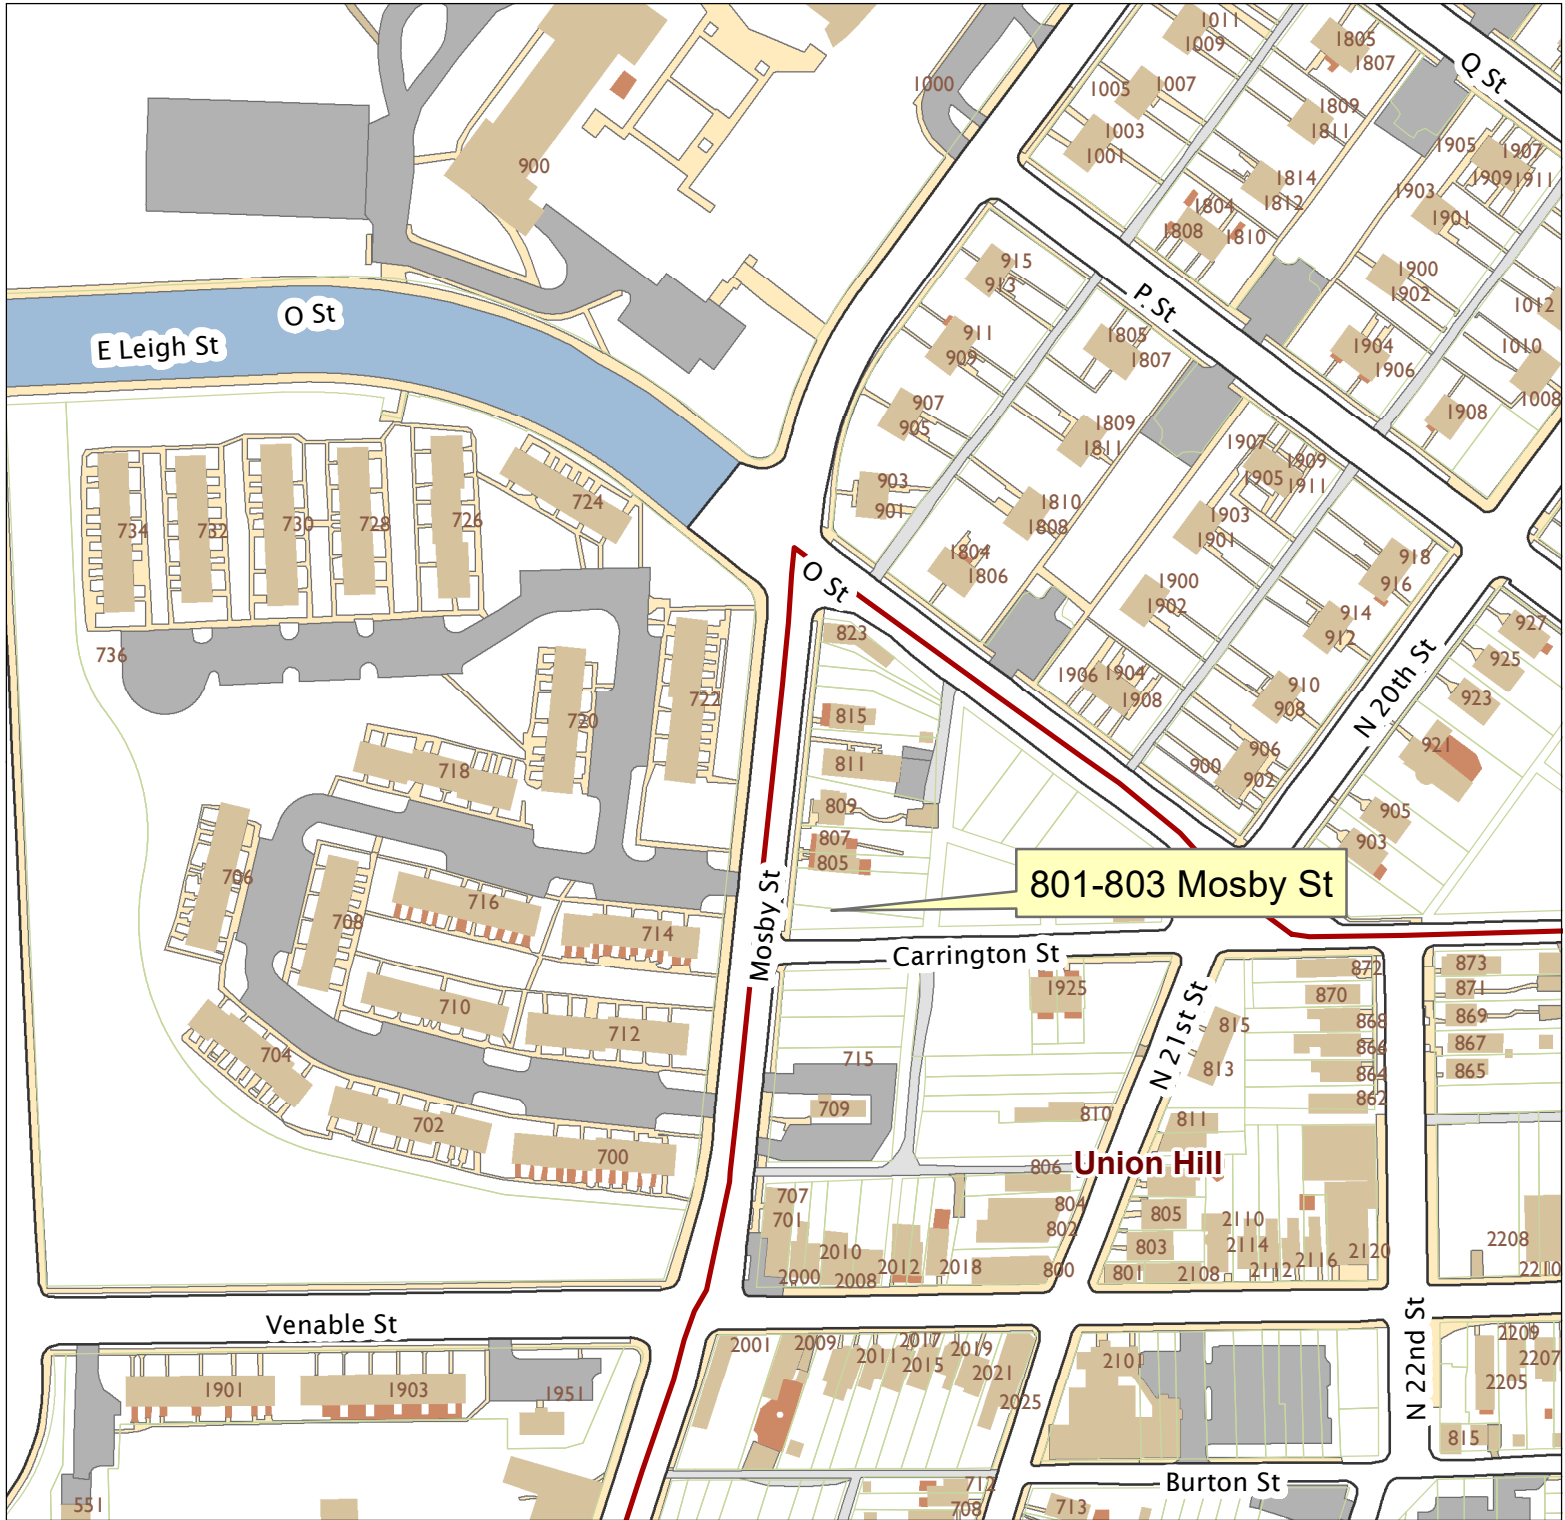

801-803 Mosby Street

City of Richmond, VA

Geographic Information Systems

Location Reference

Map printed by jeffricr on 2019.04.30.

Document Path: \\Dit-file02-pv\commdev\$\PDR\Planning & Preservation\CAR\Meetings\00 Current Meeting\Base Maps\Tools\Base Map - COPY.mxd

Disclaimer:
The City of Richmond assumes no liability either for any errors, omissions, or inaccuracies in the information provided regardless of the cause of such or for any decision made, action taken, or action not taken by the user in reliance upon any maps or information provided herein.