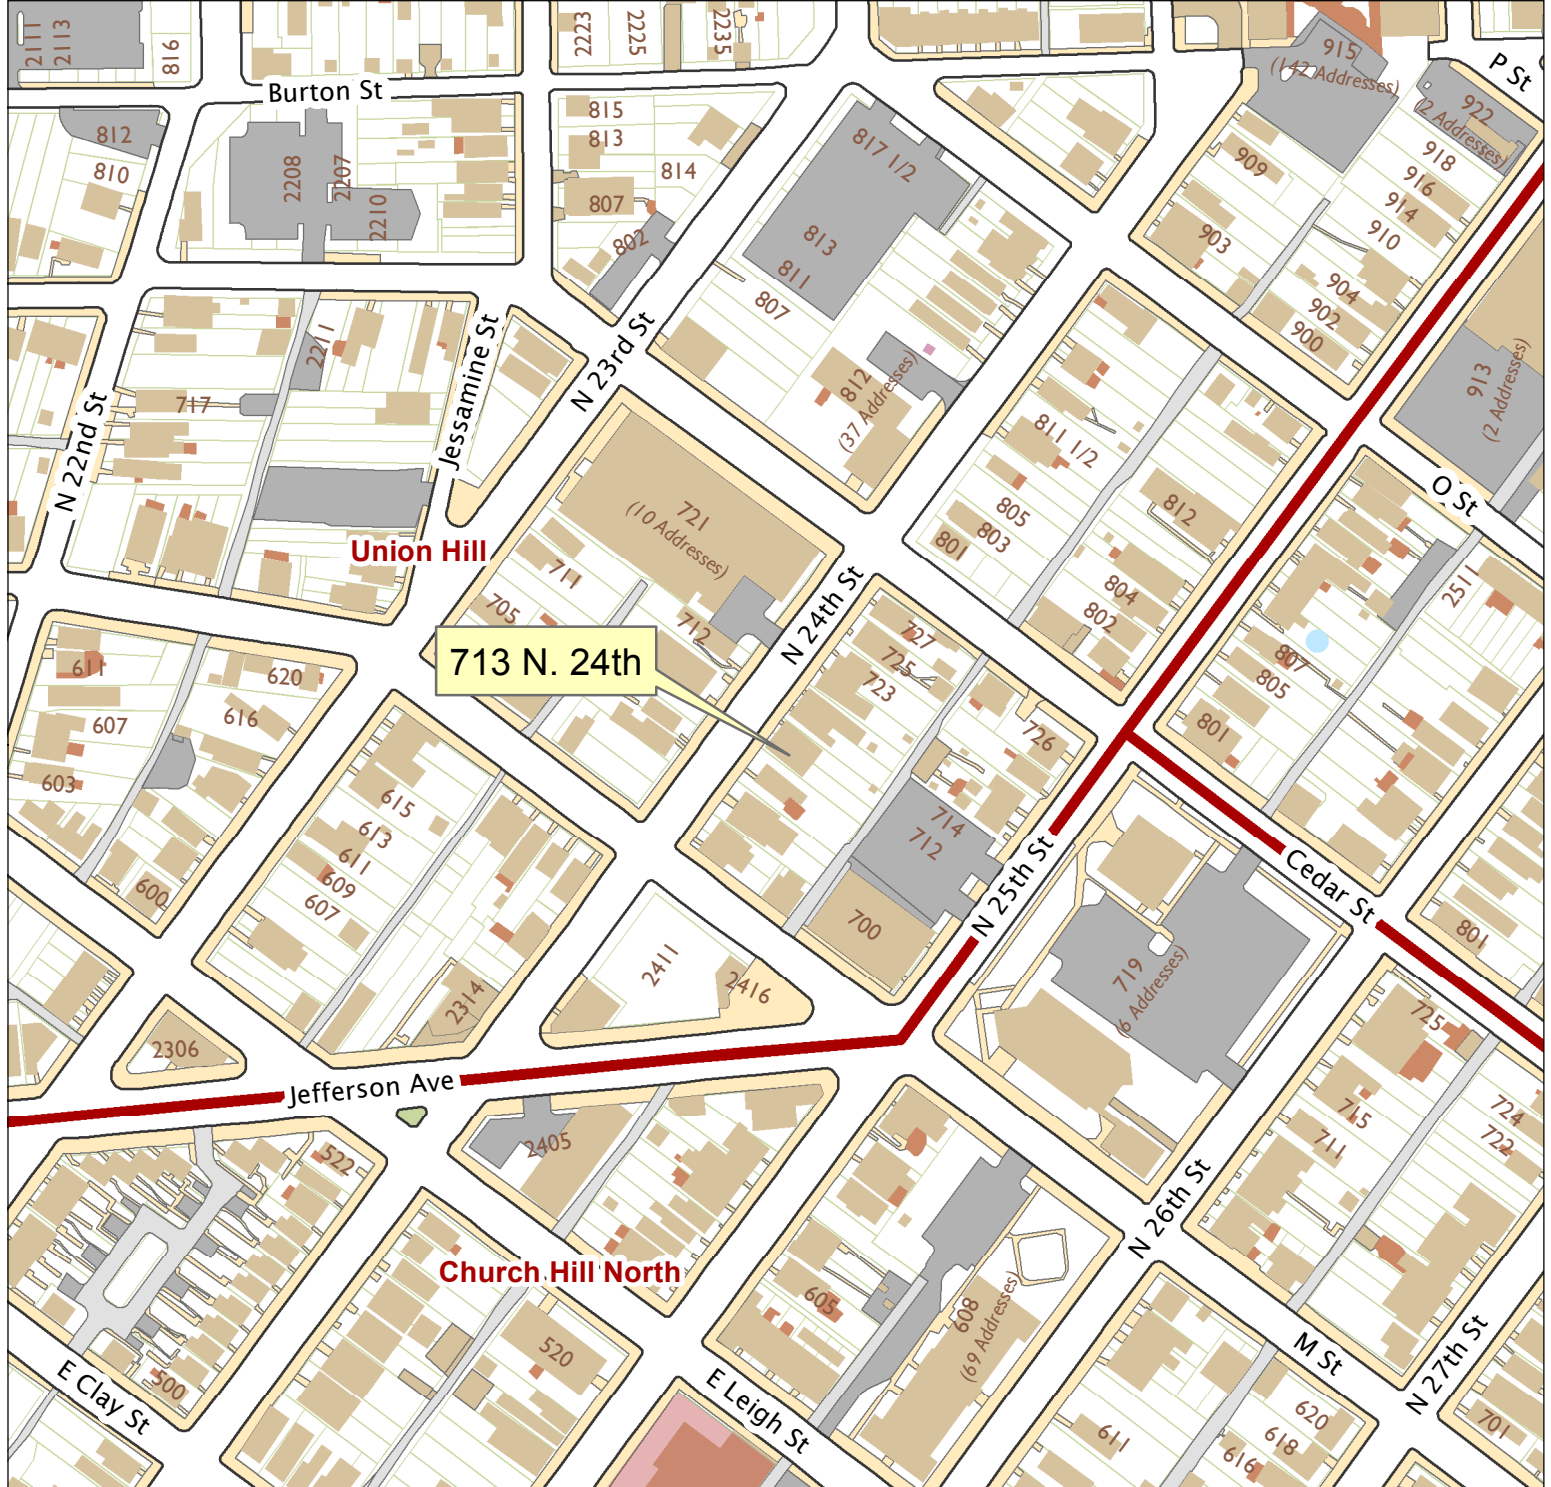

# 713 N. 24th Street

City of Richmond, VA

Geographic Information Systems

Map printed by palmquwd on 2015.02.06.

Document Path: G:\PDR\Planning & Preservation\CAR\Applications\Base Maps\Base Map.mxd

Disclaimer:  
The City of Richmond assumes no liability either for any errors, omissions, or inaccuracies in the information provided regardless of the cause of such or for any decision made, action taken, or action not taken by the user in reliance upon any maps or information provided herein.