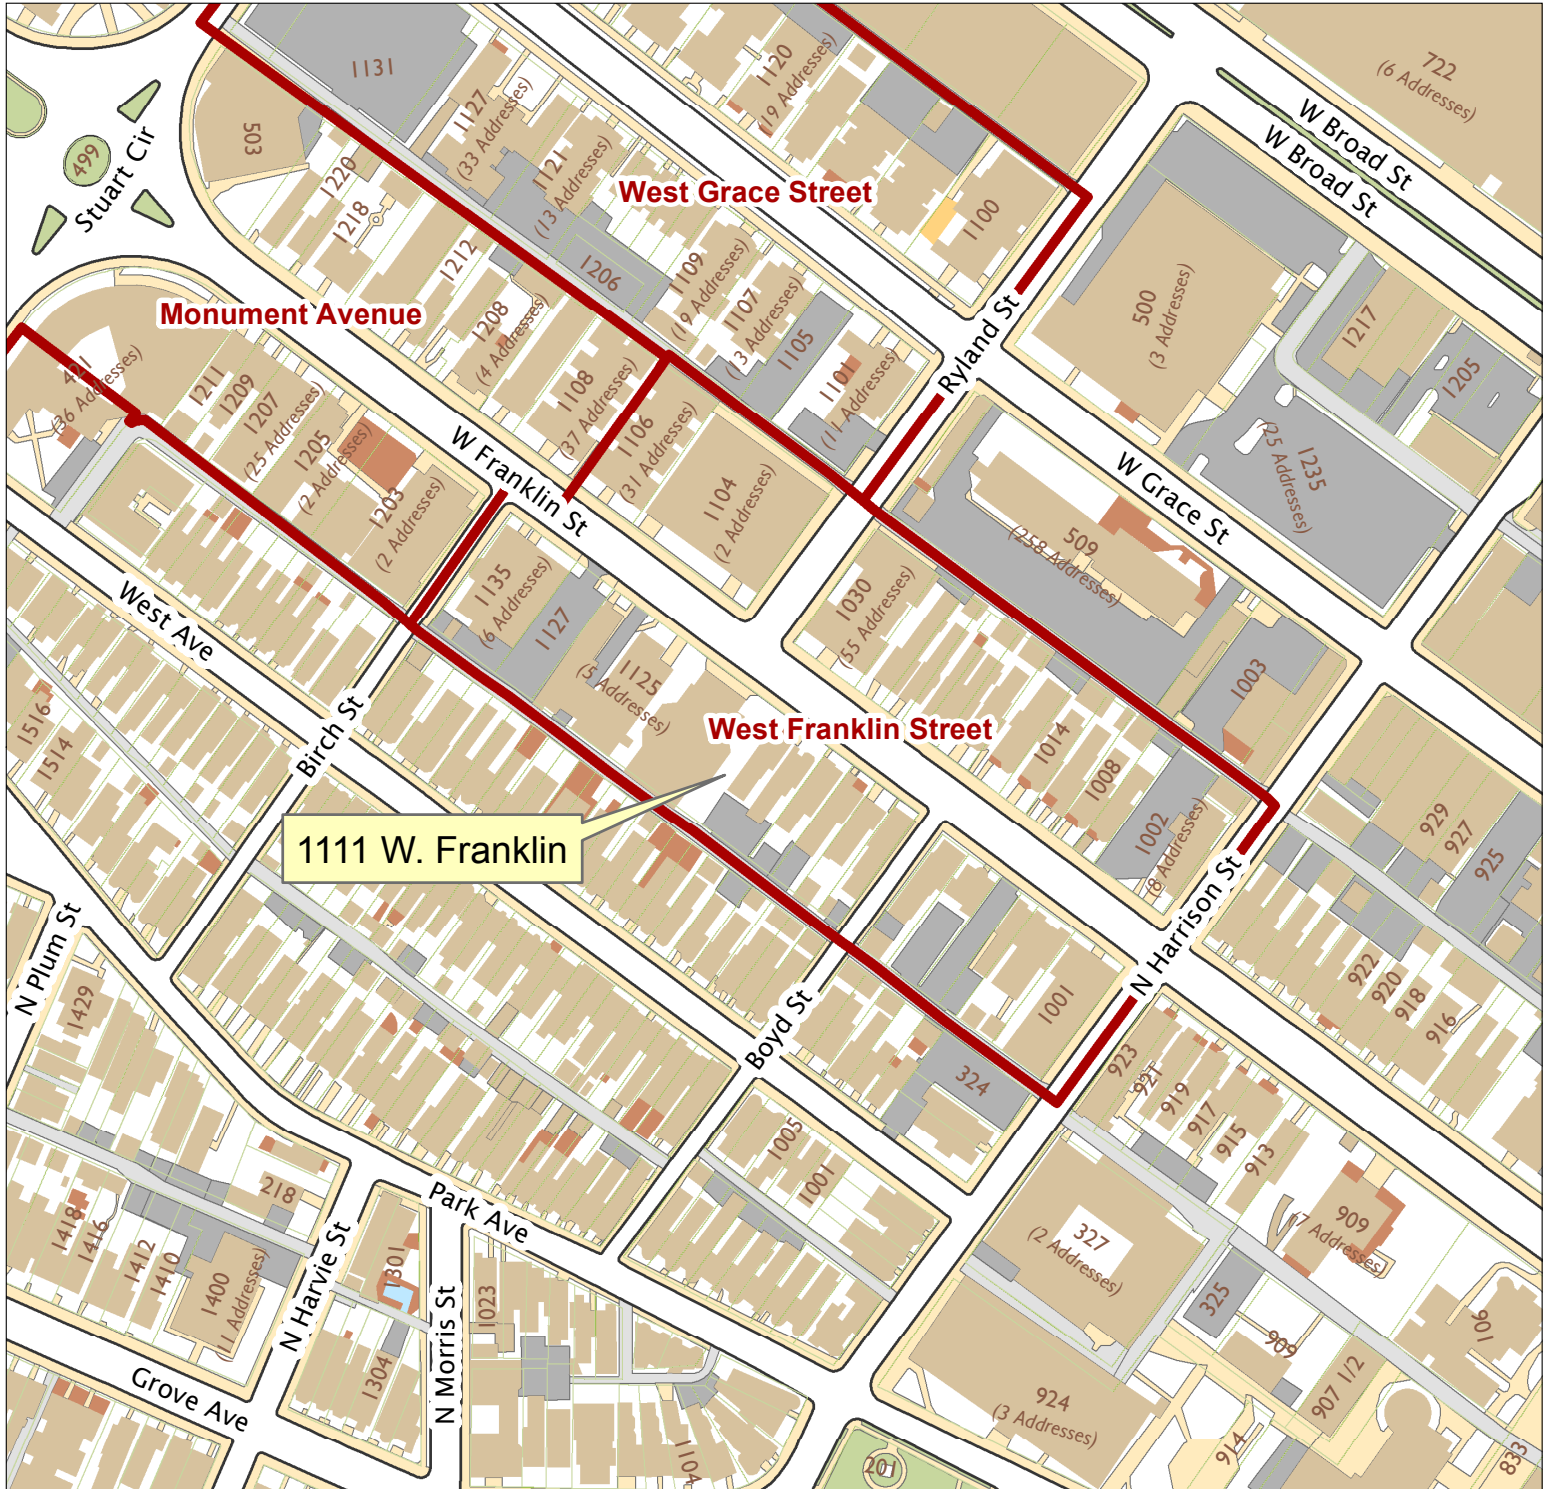

# 1111 W. Franklin Street

City of Richmond, VA

Geographic Information Systems

Map printed by jeffricr on 2017.11.01.

Document Path: \\Dit-file02-pv\commdev\$\PDR\Planning & Preservation\CAR\Applications\Base Maps\Base Map.mxd

Disclaimer:  
The City of Richmond assumes no liability either for any errors, omissions, or inaccuracies in the information provided regardless of the cause of such or for any decision made, action taken, or action not taken by the user in reliance upon any maps or information provided herein.