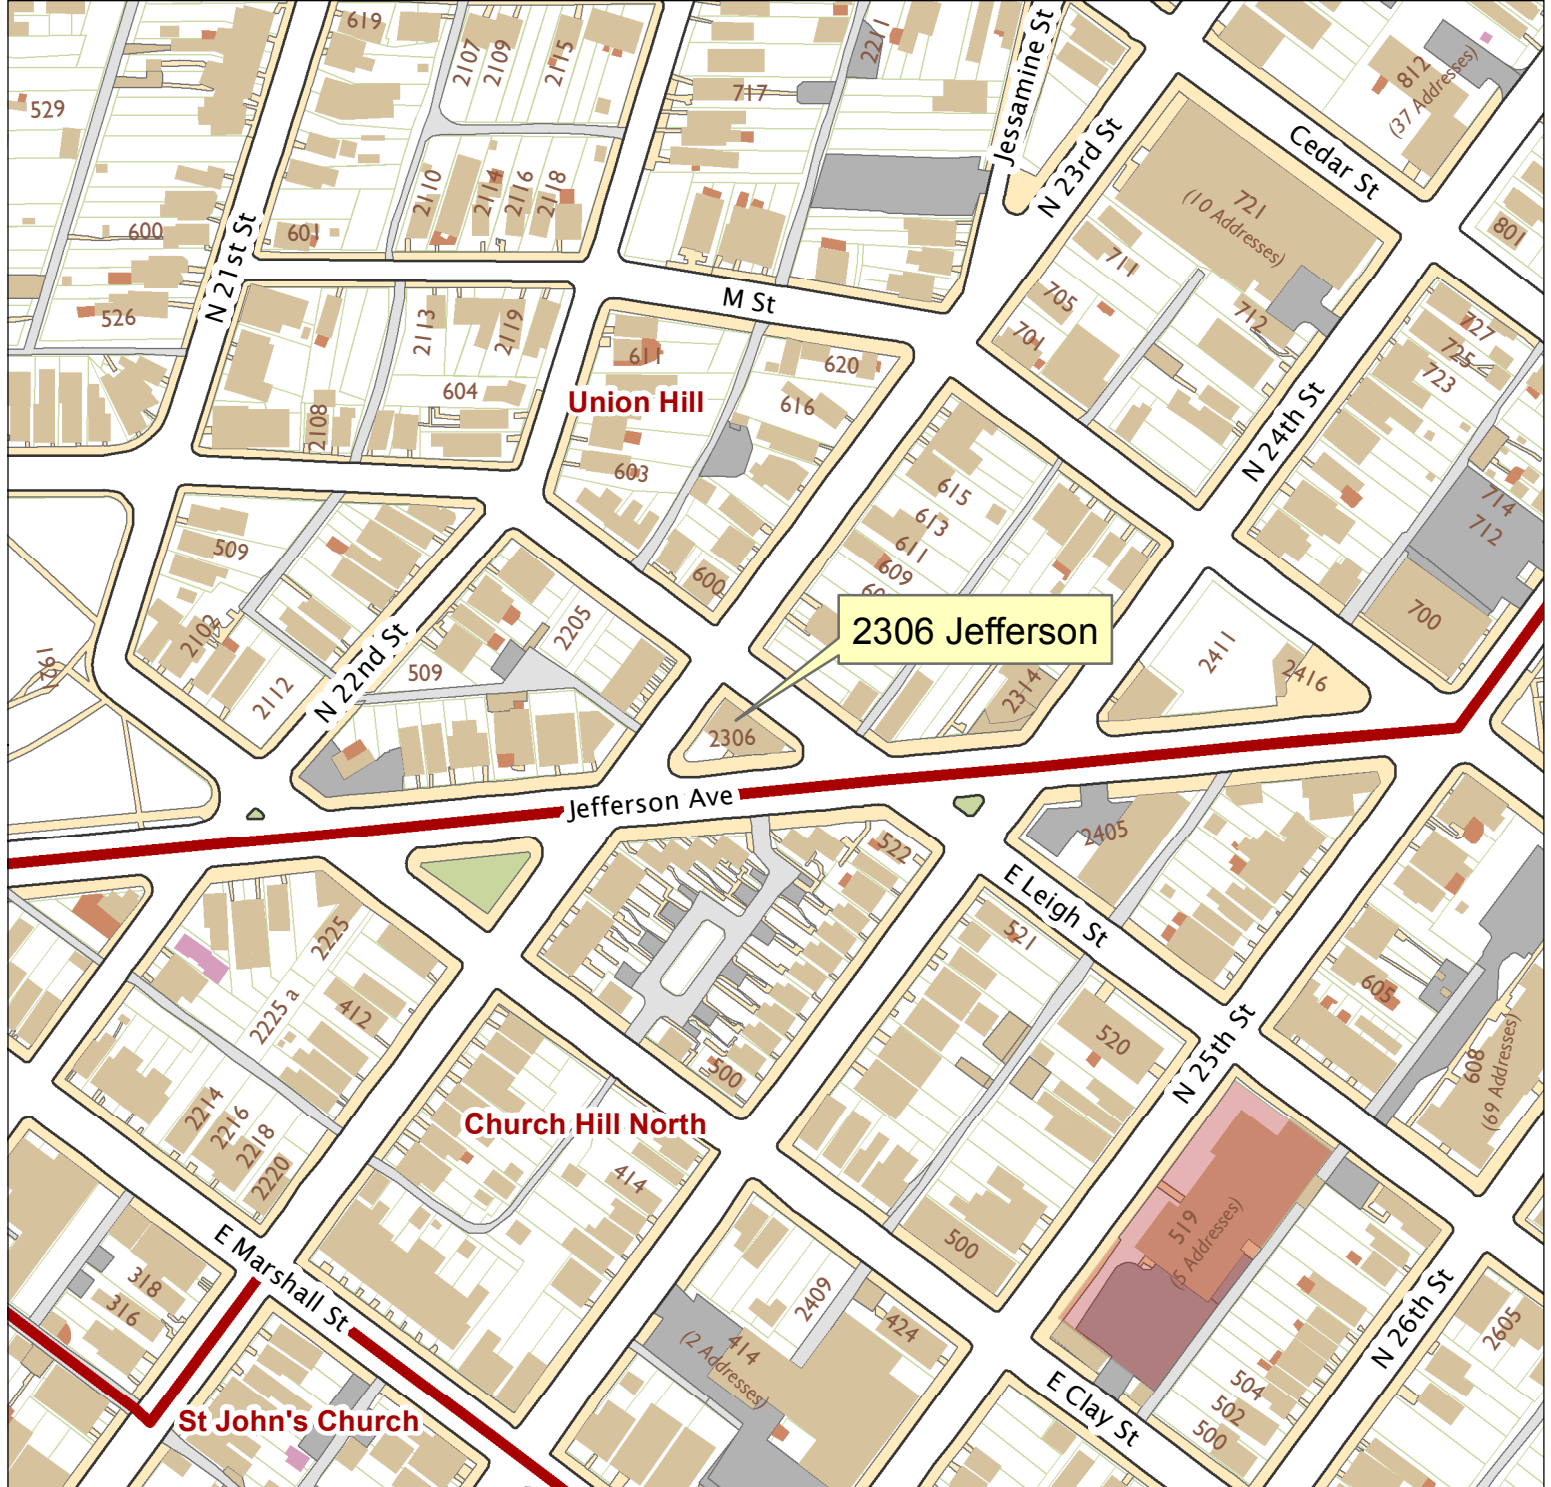

# 2306 Jefferson Avenue

City of Richmond, VA

Geographic Information Systems

1 inch = 200 feet

Map printed by palmquwd on 2016.04.14.

Document Path: G:\PDR\Planning & Preservation\CAR\Applications\Base Maps\Base Map.mxd

**Disclaimer:**

The City of Richmond assumes no liability either for any errors, omissions, or inaccuracies in the information provided regardless of the cause of such or for any decision made, action taken, or action not taken by the user in reliance upon any maps or information provided herein.

Location Reference