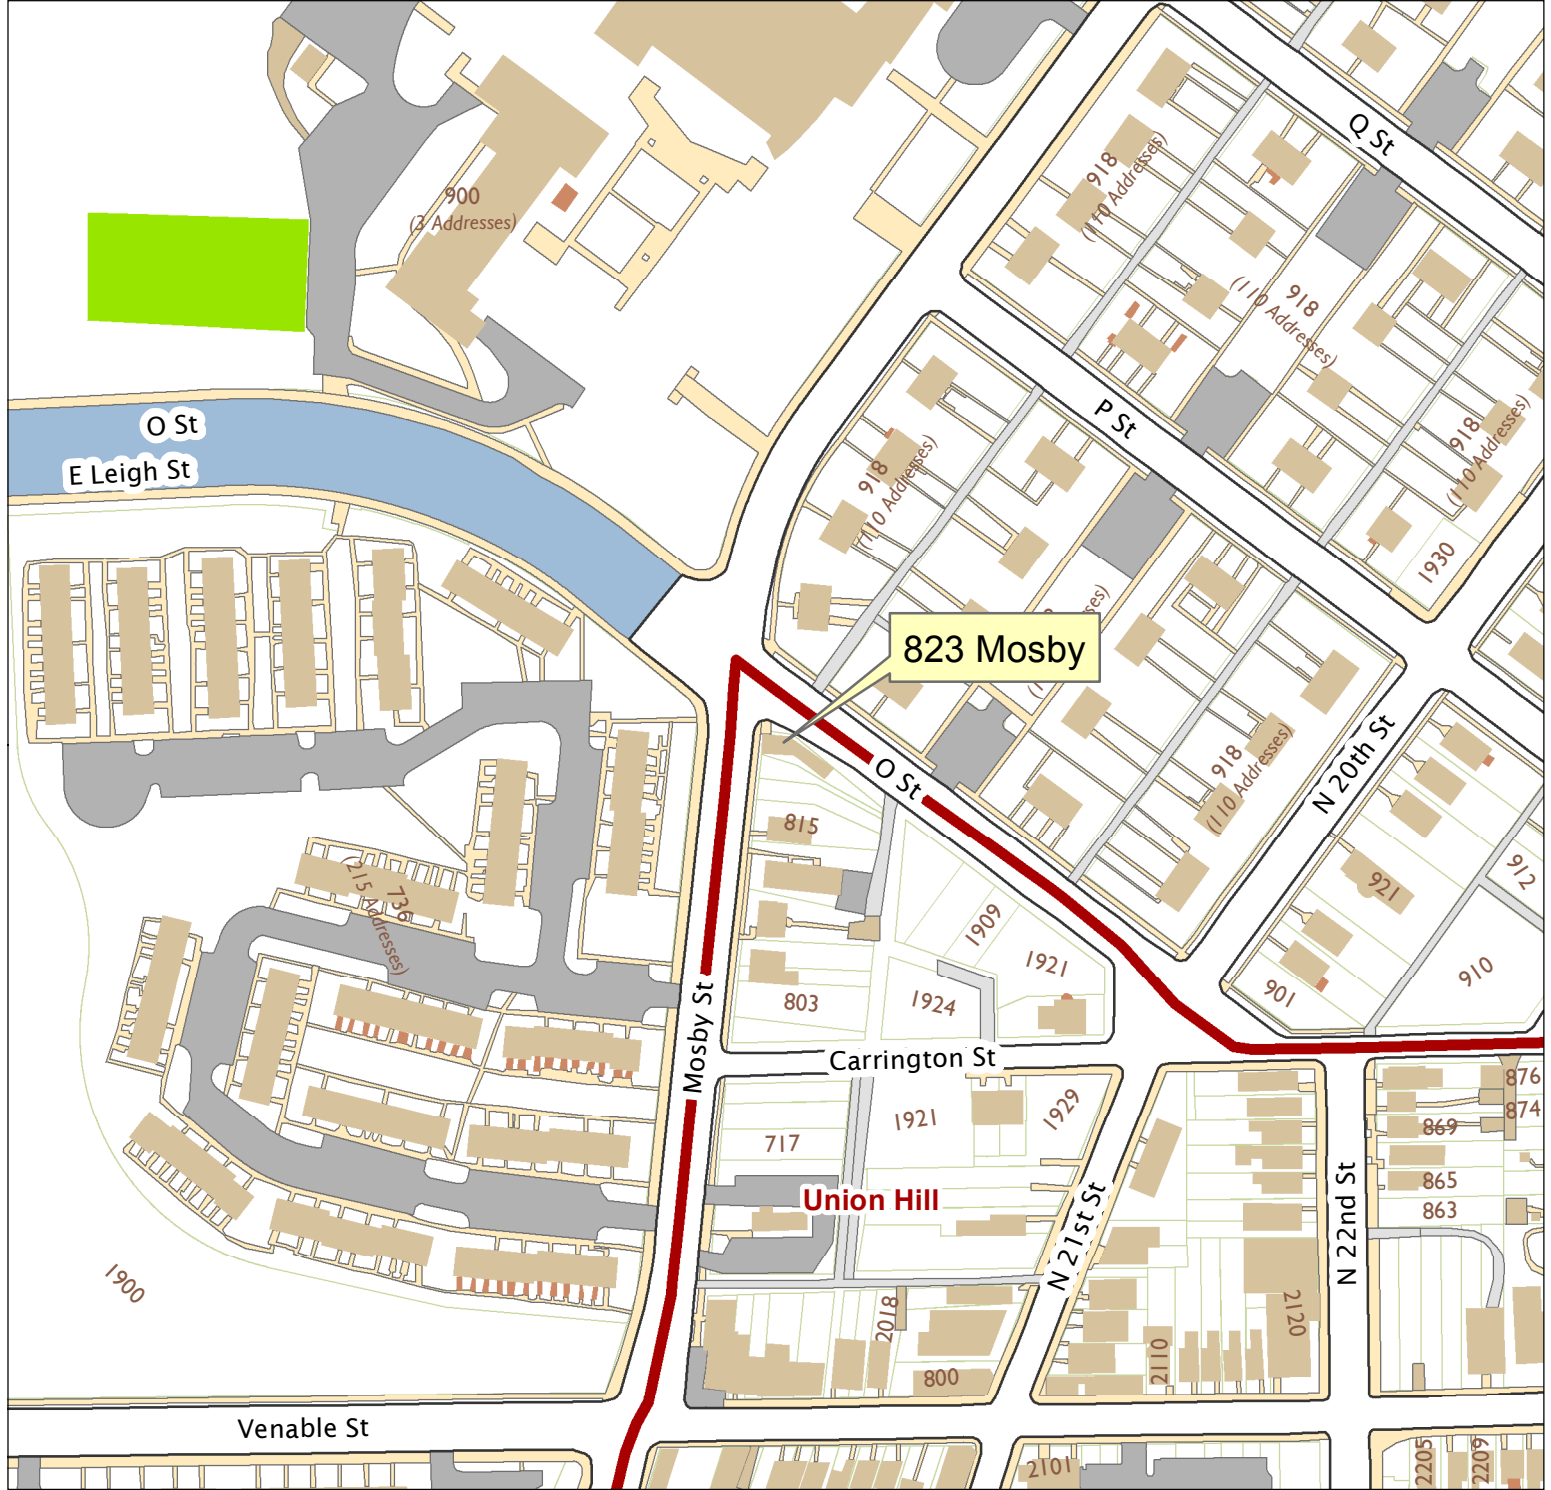

823 Mosby Street

City of Richmond, VA

Geographic Information Systems

Map printed by palmquwd on 2016.03.10.

Document Path: G:\PDR\Planning & Preservation\CAR\Applications\Base Maps\Base Map.mxd

Disclaimer:
The City of Richmond assumes no liability either for any errors, omissions, or inaccuracies in the information provided regardless of the cause of such or for any decision made, action taken, or action not taken by the user in reliance upon any maps or information provided herein.