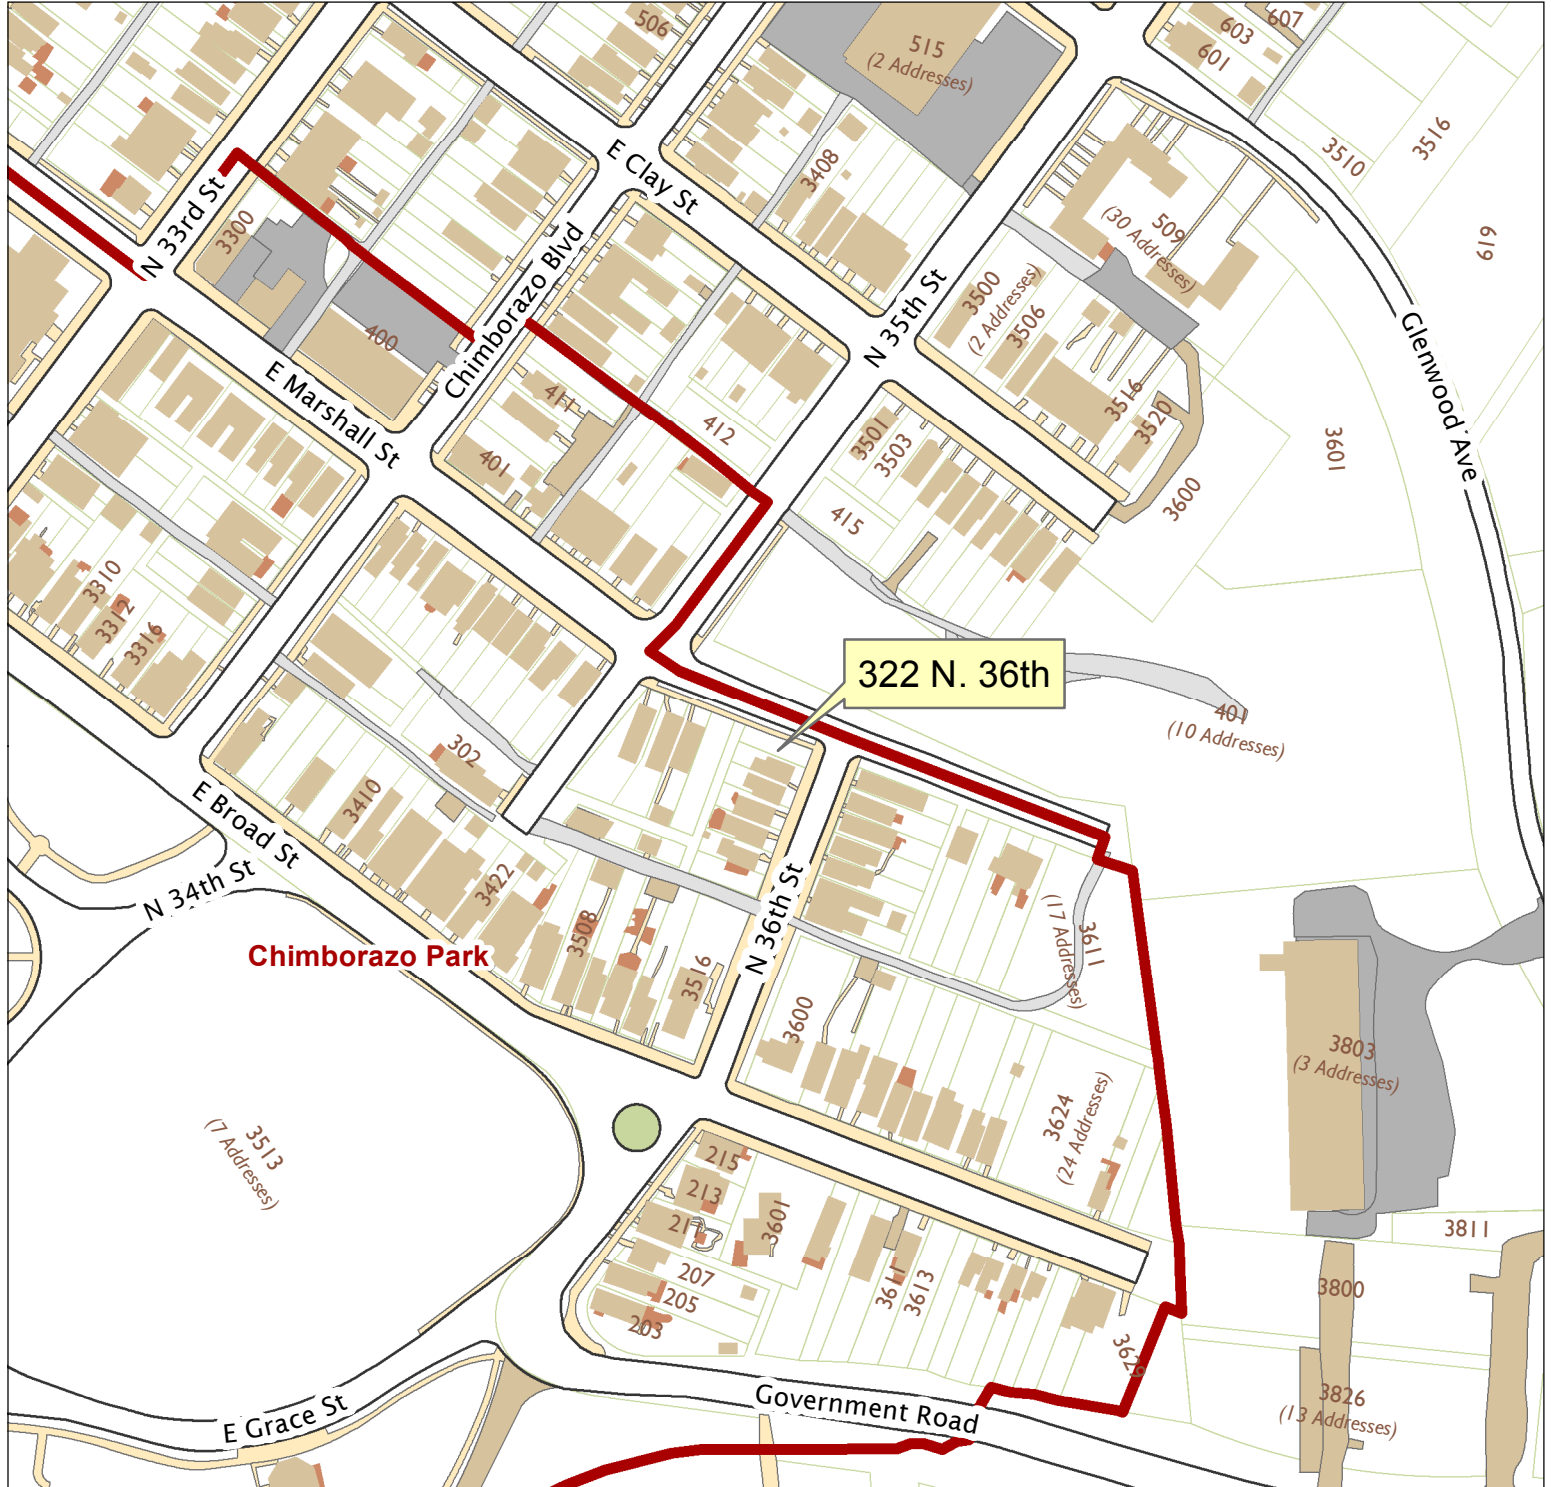

322 N. 36th Street

City of Richmond, VA

Geographic Information Systems

Map printed by palmquwd on 2015.06.08.

Document Path: G:\PDR\Planning & Preservation\CAR\Applications\Base Maps\Base Map.mxd

Disclaimer:
The City of Richmond assumes no liability either for any errors, omissions, or inaccuracies in the information provided regardless of the cause of such or for any decision made, action taken, or action not taken by the user in reliance upon any maps or information provided herein.