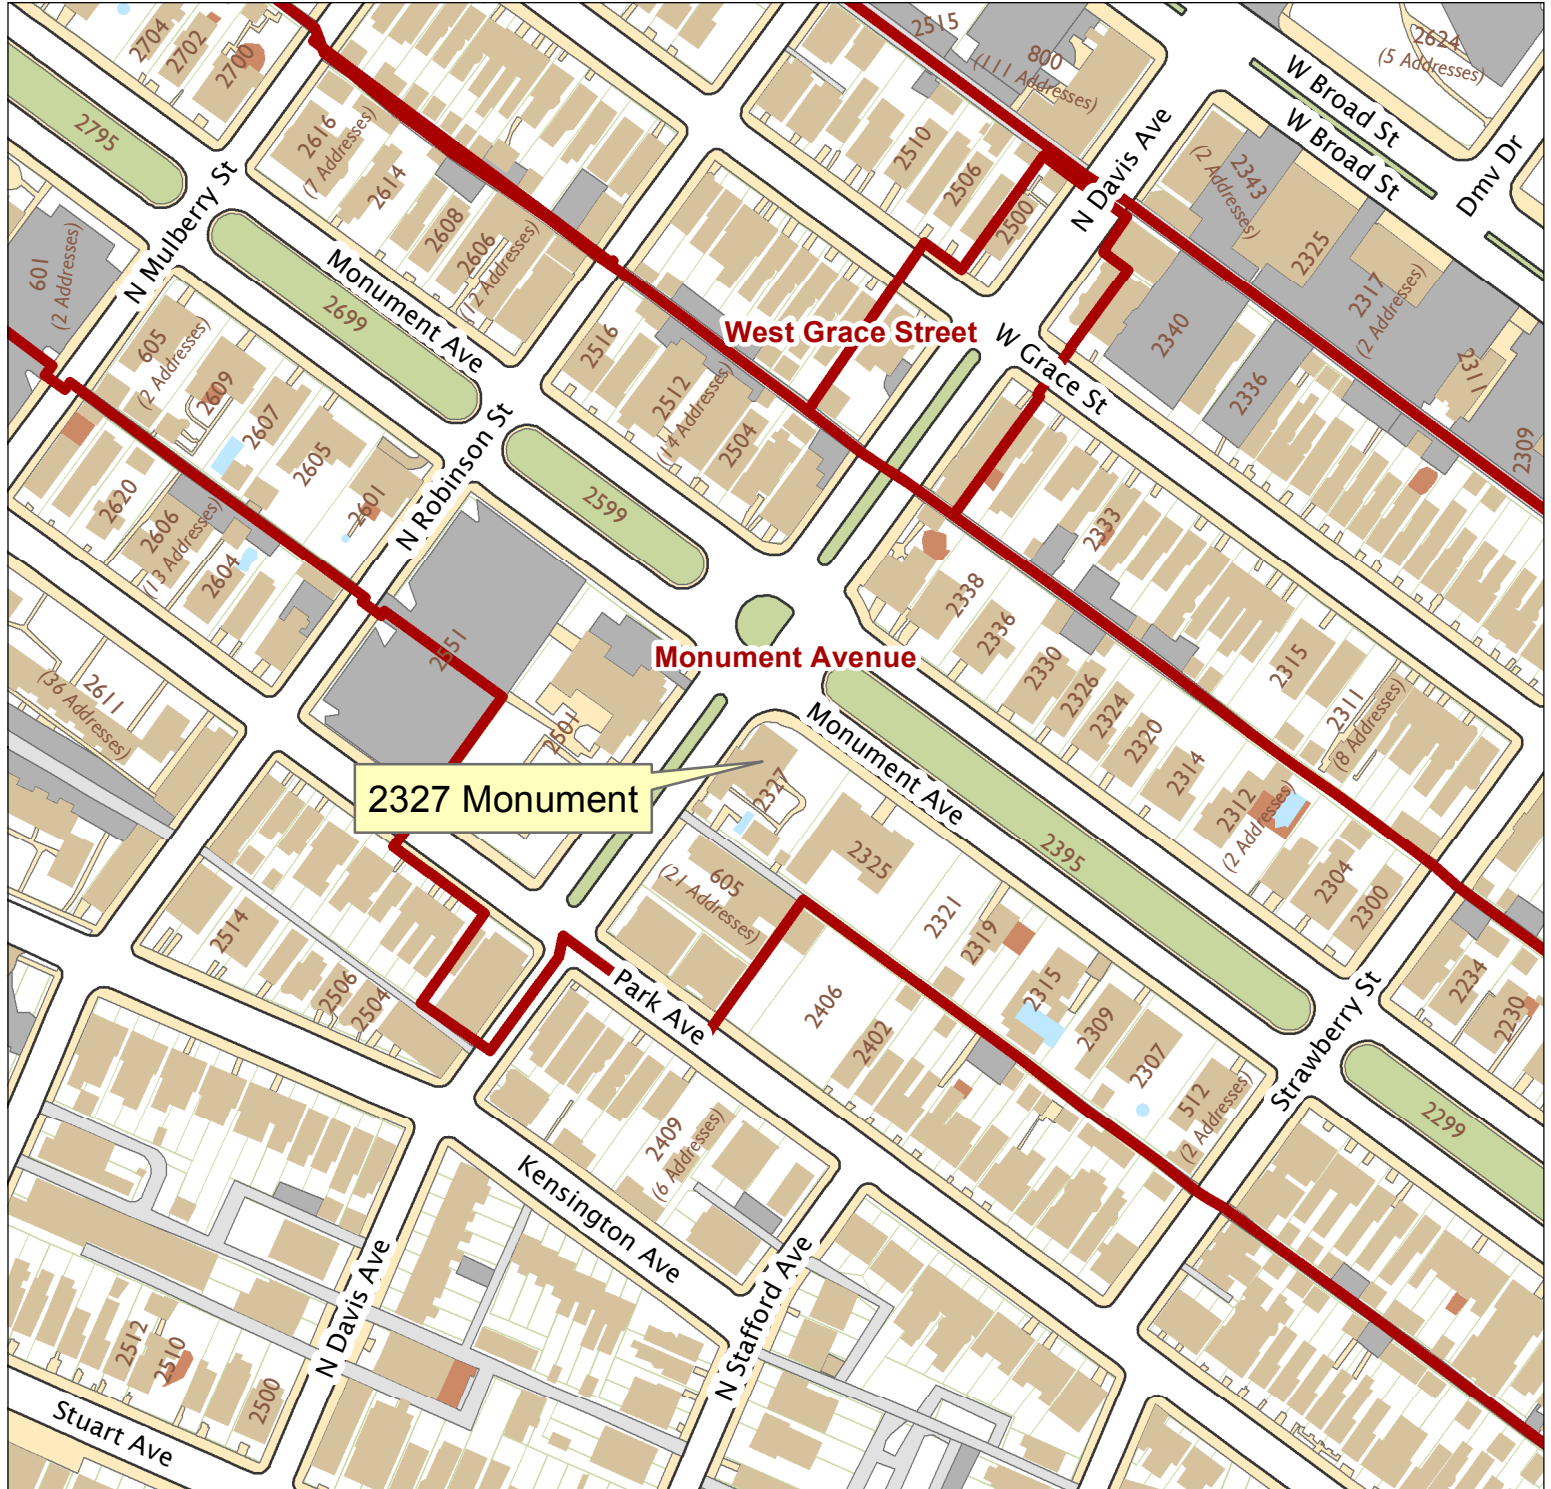

2327 Monument Avenue

City of Richmond, VA

Geographic Information Systems

Map printed by palmquwd on 2016.04.14.

Document Path: G:\PDR\Planning & Preservation\CAR\Applications\Base Maps\Base Map.mxd

Disclaimer:
The City of Richmond assumes no liability either for any errors, omissions, or inaccuracies in the information provided regardless of the cause of such or for any decision made, action taken, or action not taken by the user in reliance upon any maps or information provided herein.