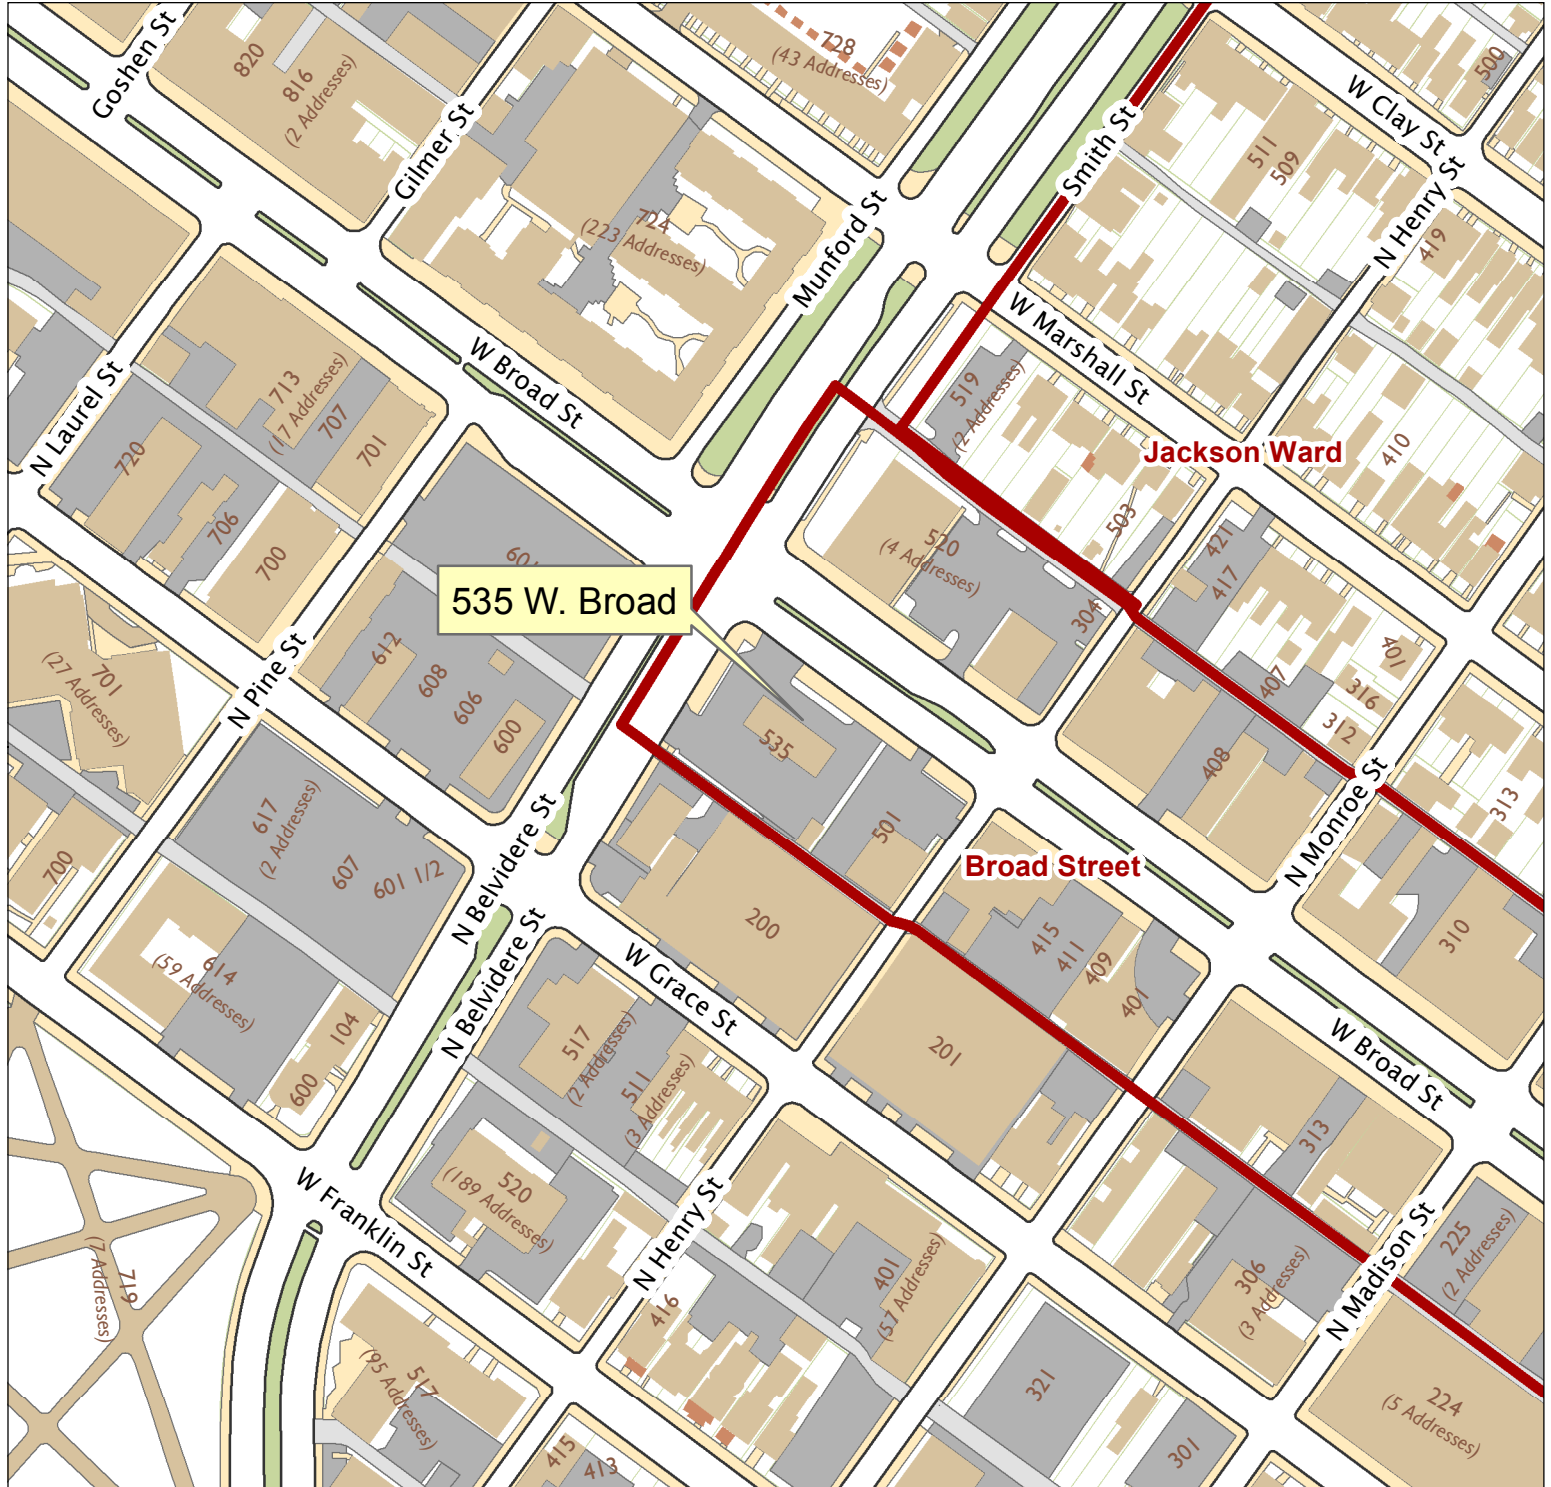

# 535 W. Broad Street

City of Richmond, VA

Geographic Information Systems

1 inch = 200 feet

Map printed by palmquwd on 2015.06.08.

Document Path: G:\PDR\Planning & Preservation\CAR\Applications\Base Maps\Base Map.mxd

**Disclaimer:**

The City of Richmond assumes no liability either for any errors, omissions, or inaccuracies in the information provided regardless of the cause of such or for any decision made, action taken, or action not taken by the user in reliance upon any maps or information provided herein.

Location Reference