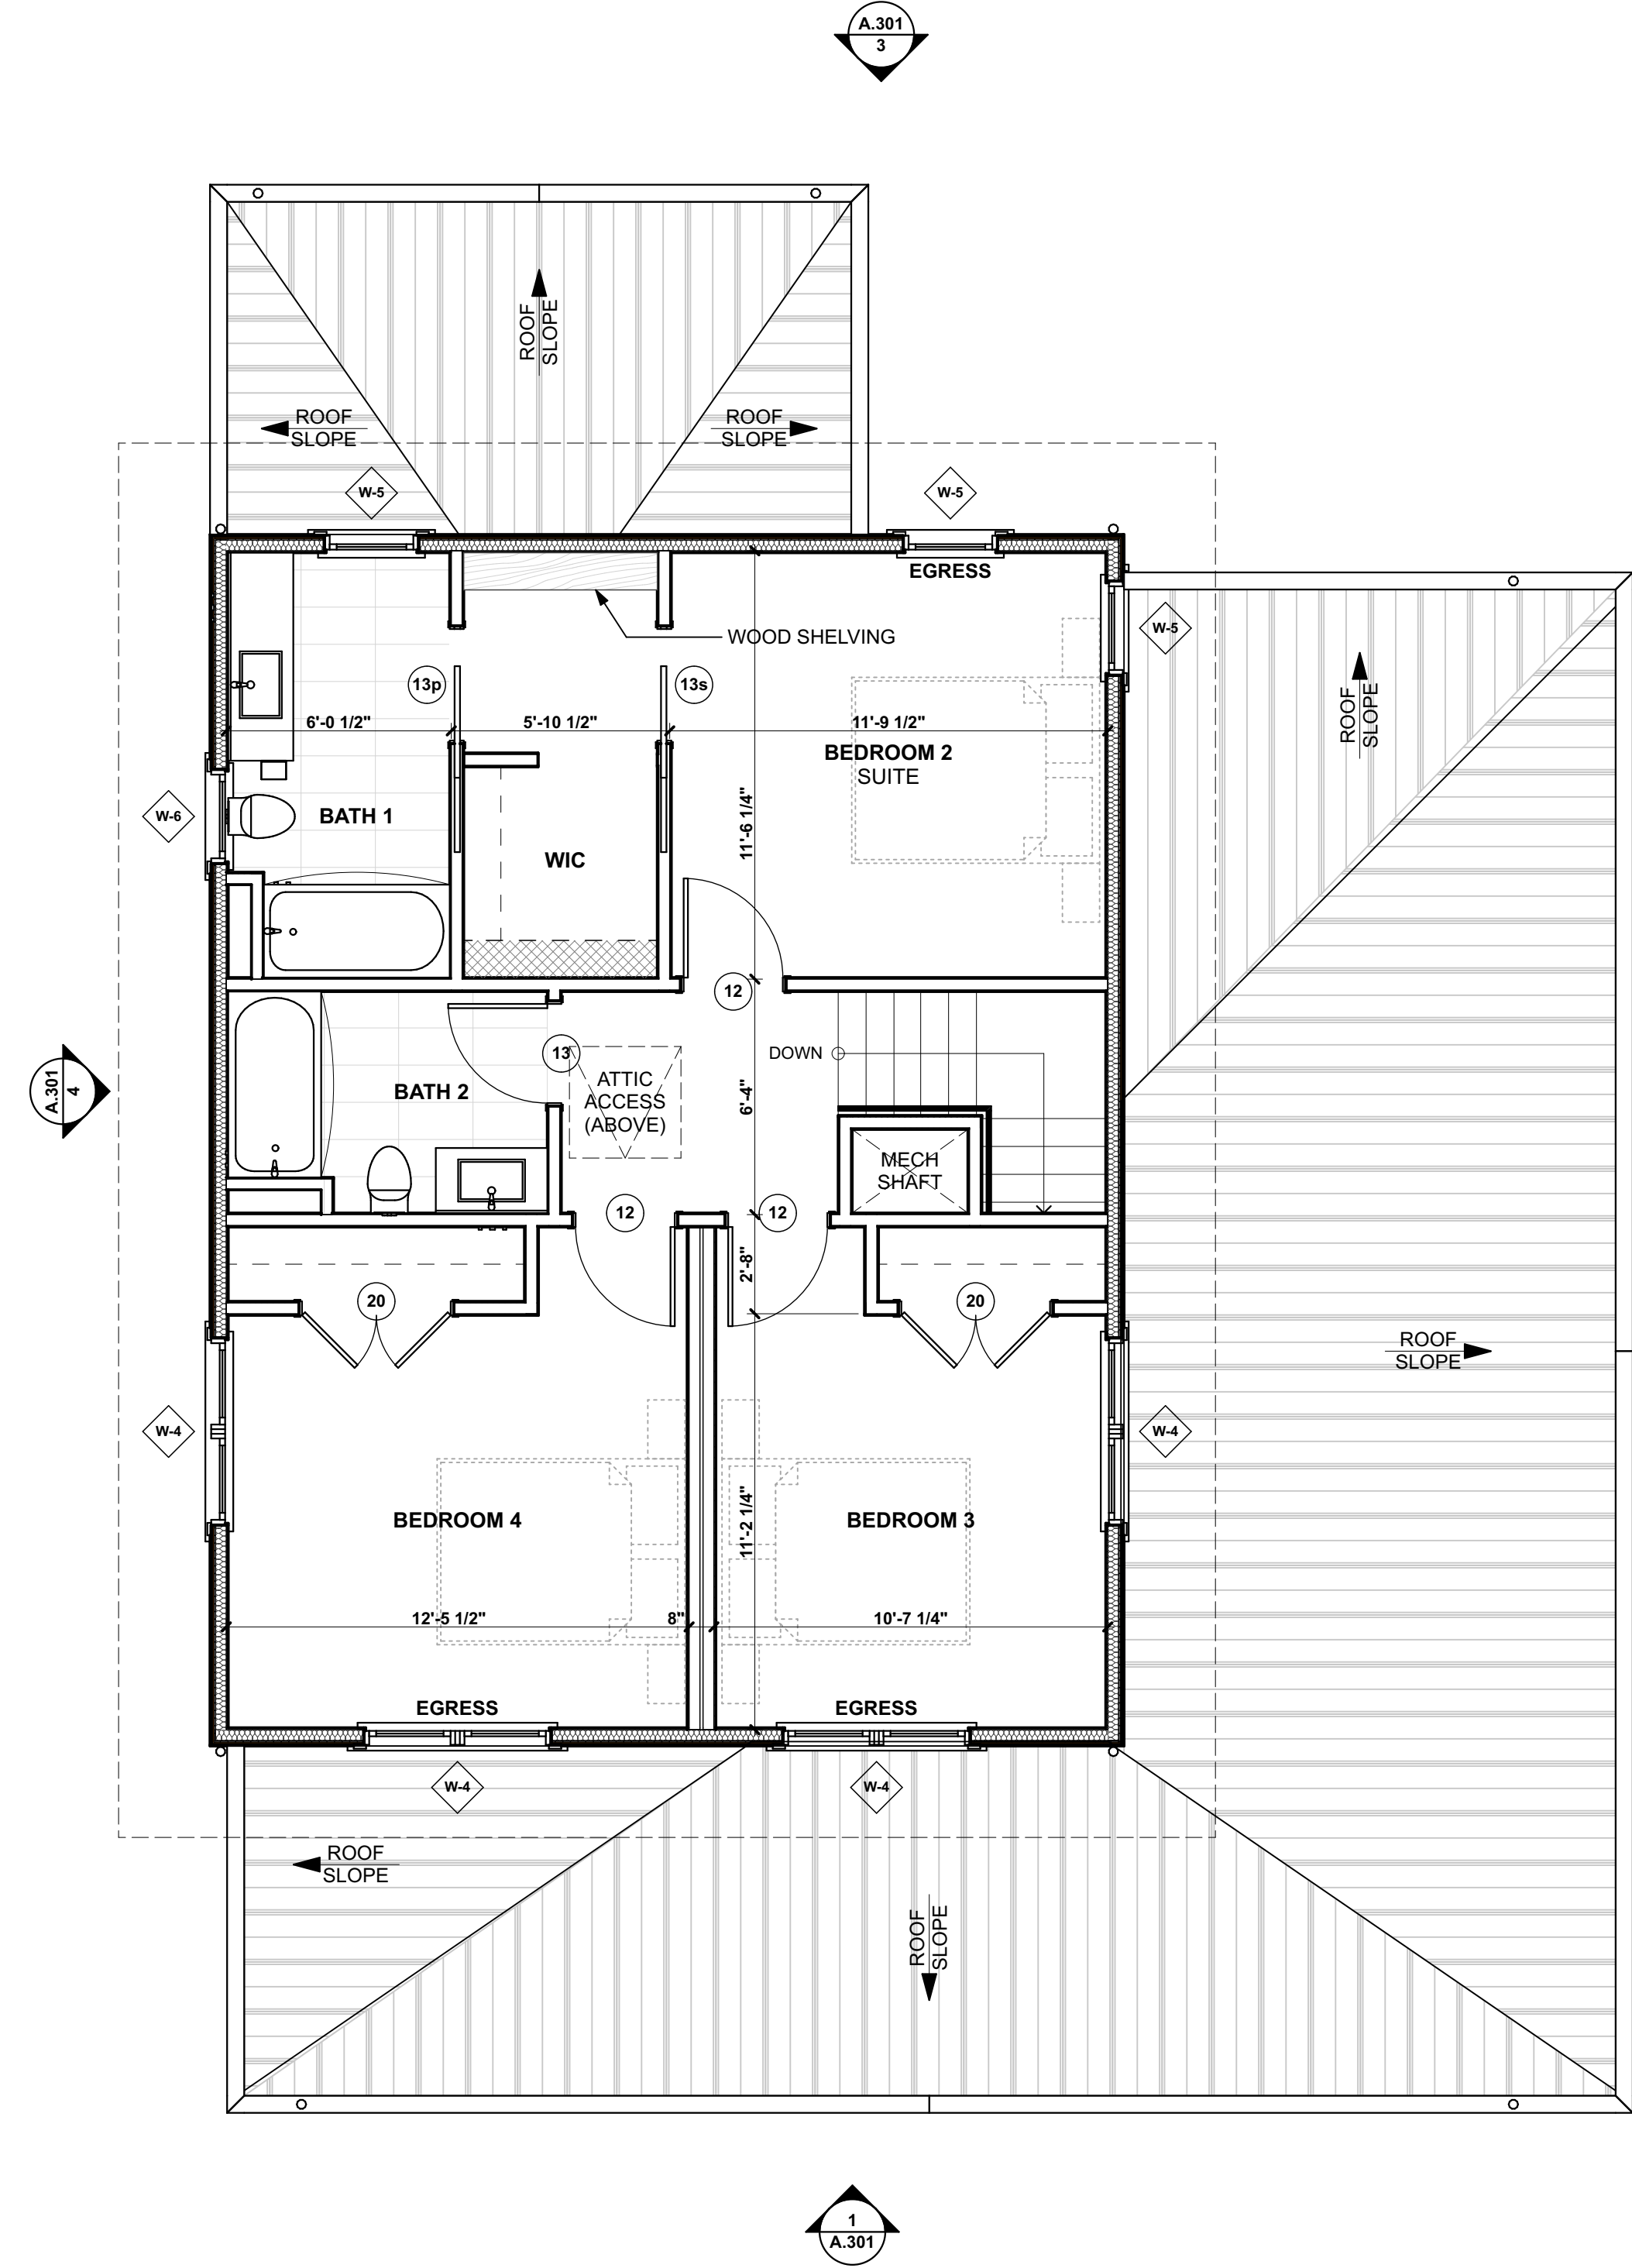

SCHEMATIC SITE PLAN 1/8"
SCALE: 1/8" = 1'-0"

1

EDGEWOOD AND MONTROSE
Richmond, VA

SITE PLAN

A.101

313 N. Adams Street
Richmond, VA 23220
1 804.644.4761
1 804.644.4763

walterPARKS
ARCHITECT

ROOF PLAN
SCALE: 1/4" = 1'-0"

SECOND FLOOR PLAN
SCALE: 1/4" = 1'-0"

FIRST FLOOR PLAN
SCALE: 1/4" = 1'-0"