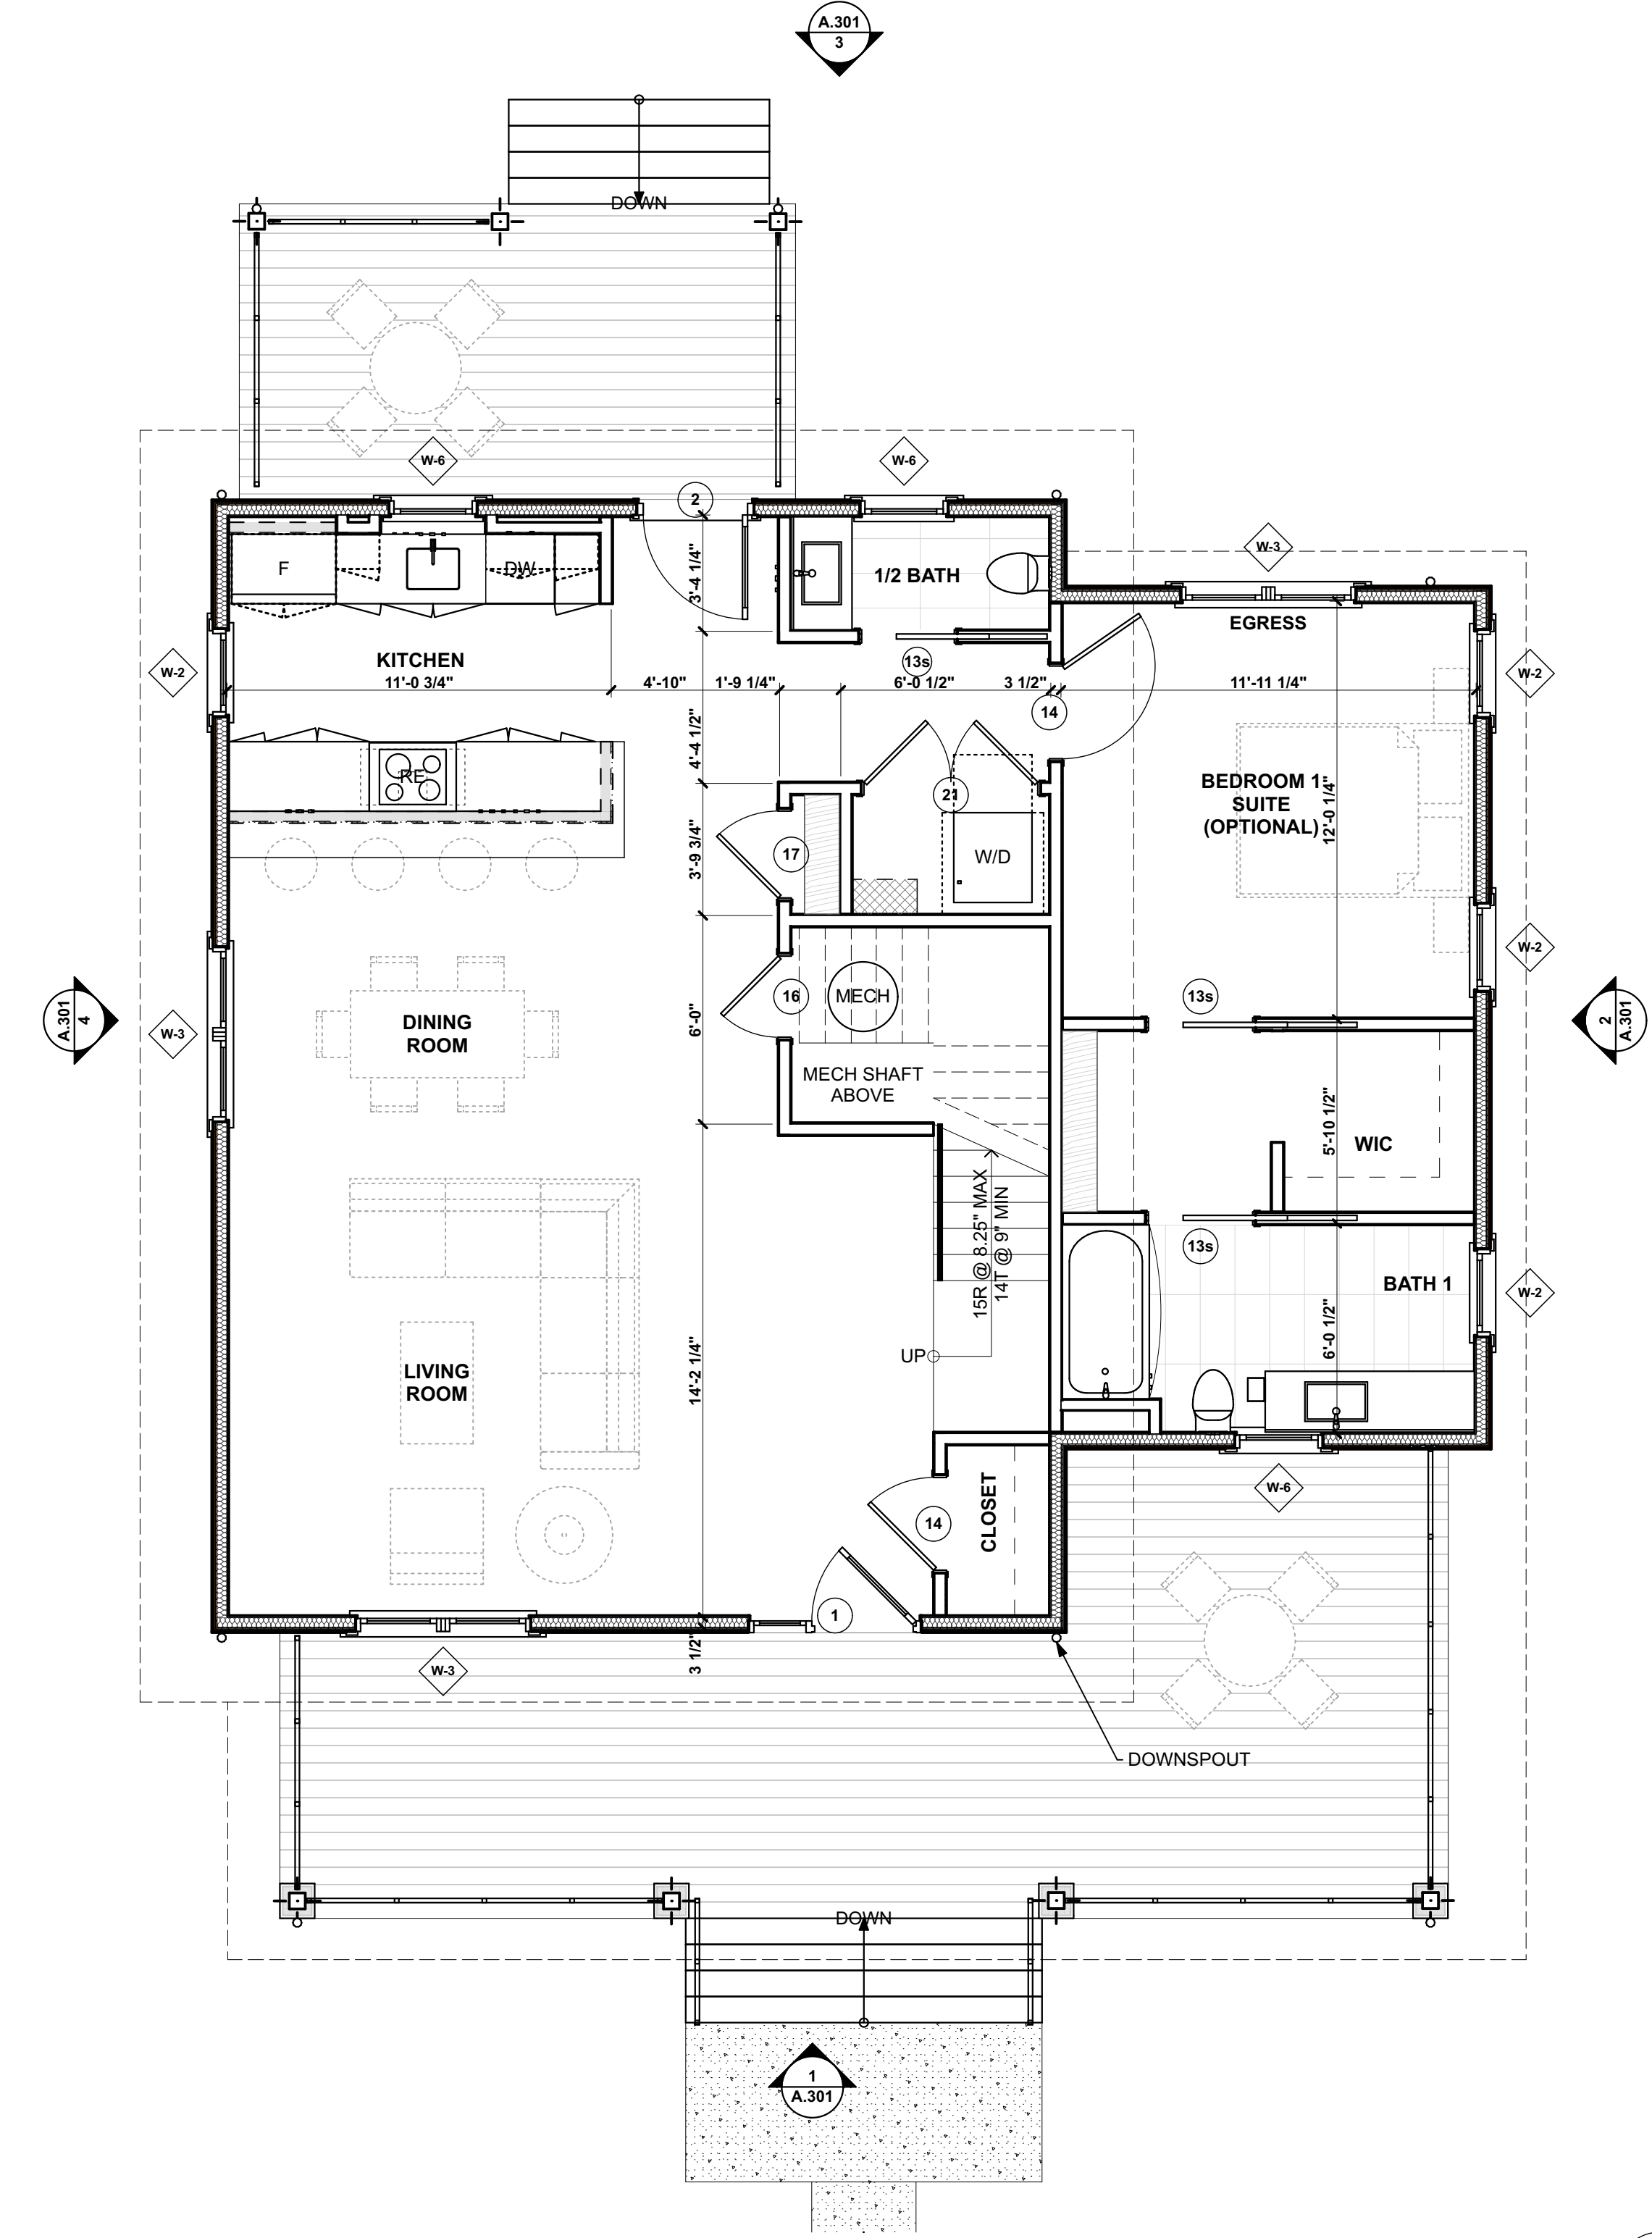

SCHEMATIC SITE PLAN 1/8"
SCALE: 1/8" = 1'-0"

1

EDGEWOOD AND MONTROSE
Richmond, VA

SITE PLAN

A.101

313 N. Adams Street
Richmond, VA 23220
1 804.644.4761
1 804.644.4763

walterPARKS
ARCHITECT

ROOF PLAN
SCALE: 1/4" = 1'-0"

SECOND FLOOR PLAN
SCALE: 1/4" = 1'-0"

FIRST FLOOR PLAN
SCALE: 1/4" = 1'-0"