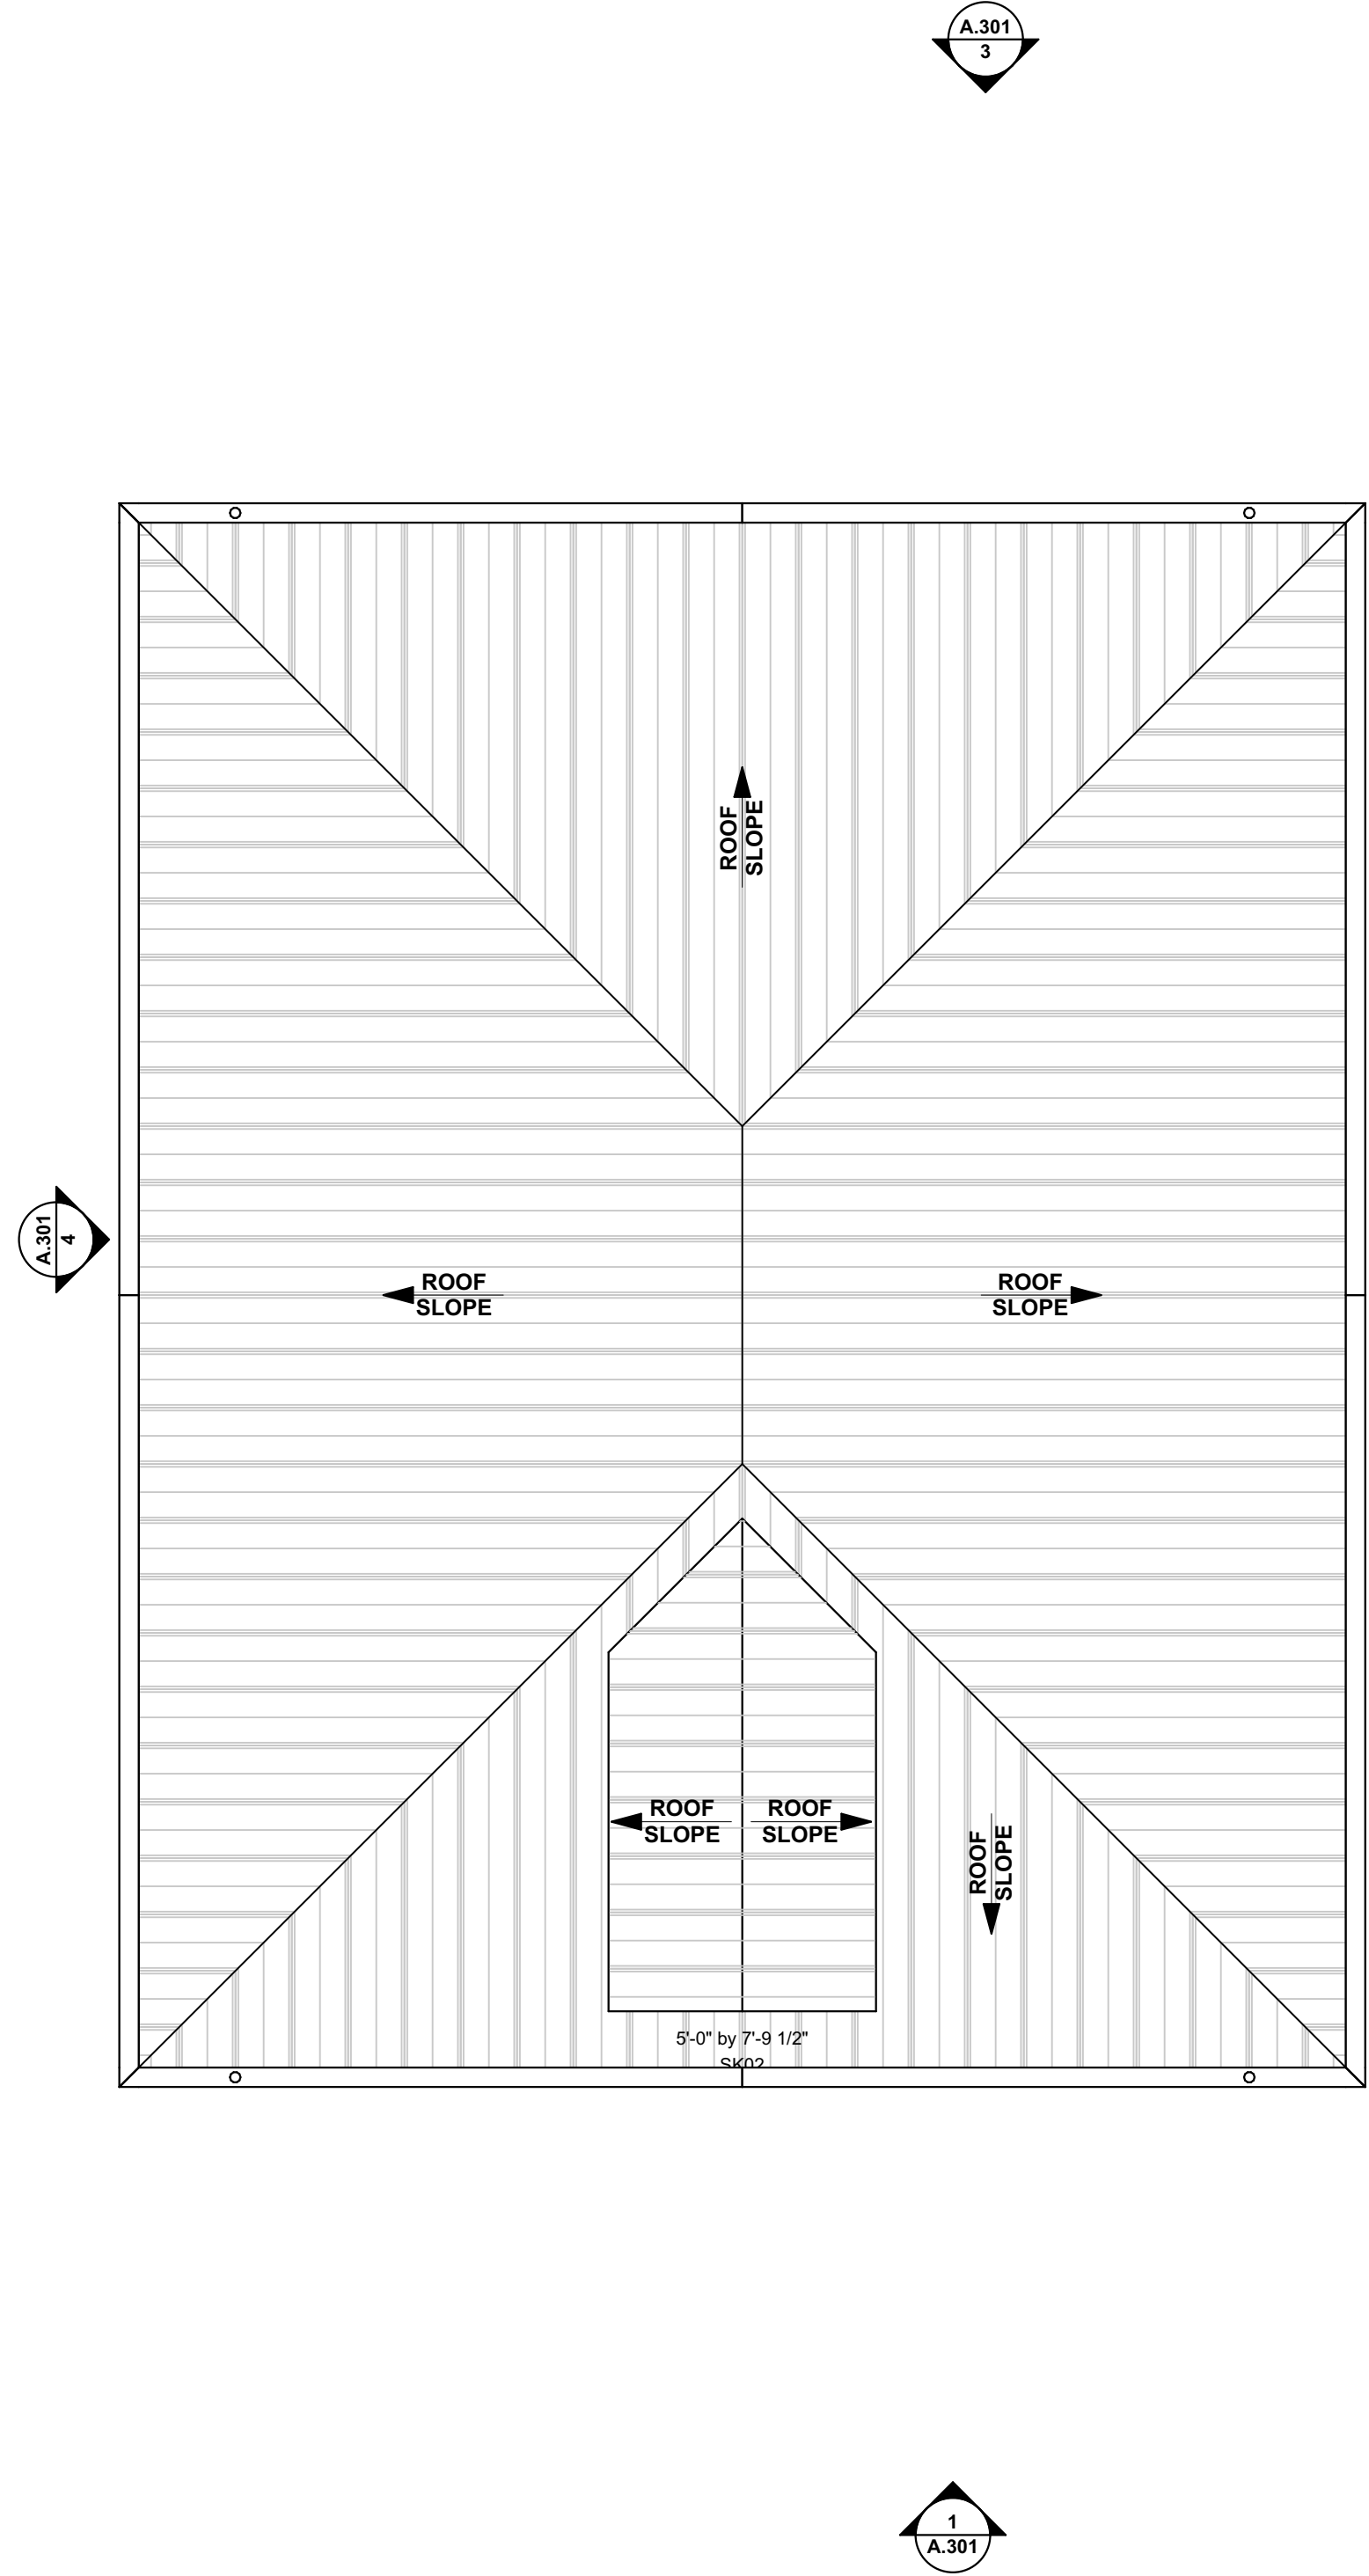

SCHEMATIC SITE PLAN 1/8"
SCALE: 1/8" = 1'-0"

1

EDGEWOOD AND MONTROSE
Richmond, VA

SITE PLAN

A.101

313 N. Adams Street
Richmond, VA 23220
1 804.644.4761
1 804.644.4763

walterPARKS
ARCHITECT

ROOF PLAN
SCALE: 1/4" = 1'-0"

SECOND FLOOR PLAN
SCALE: 1/4" = 1'-0"

FIRST FLOOR PLAN
SCALE: 1/4" = 1'-0"