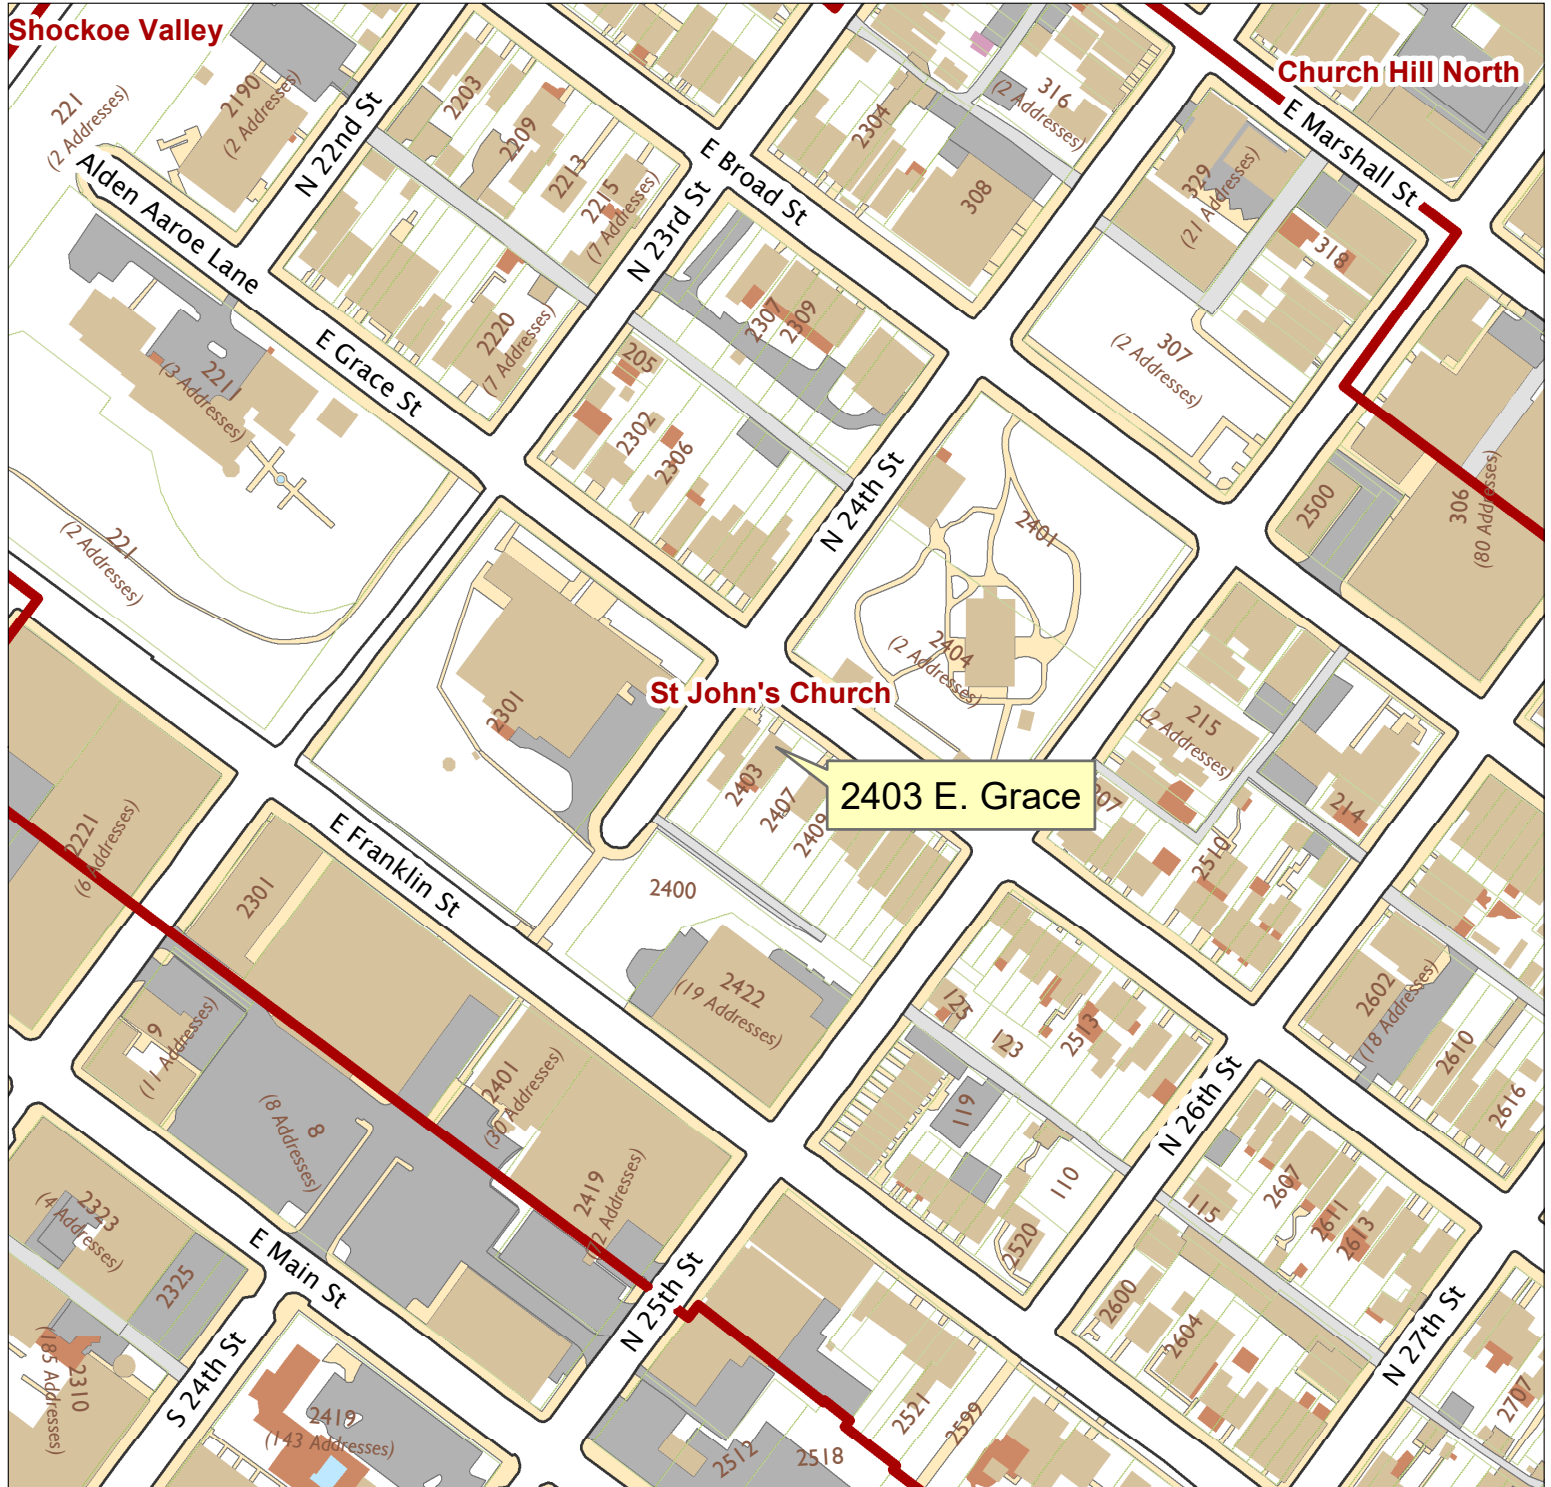

# 2403 E. Grace Street

City of Richmond, VA

Geographic Information Systems

Map printed by jeffricr on 2018.05.09.

Document Path: \\Dit-file02-pv\commdev\S\PDR\Planning & Preservation\CAR\Applications\Base Maps\Base Map.mxd

Disclaimer:  
The City of Richmond assumes no liability either for any errors, omissions, or inaccuracies in the information provided regardless of the cause of such or for any decision made, action taken, or action not taken by the user in reliance upon any maps or information provided herein.