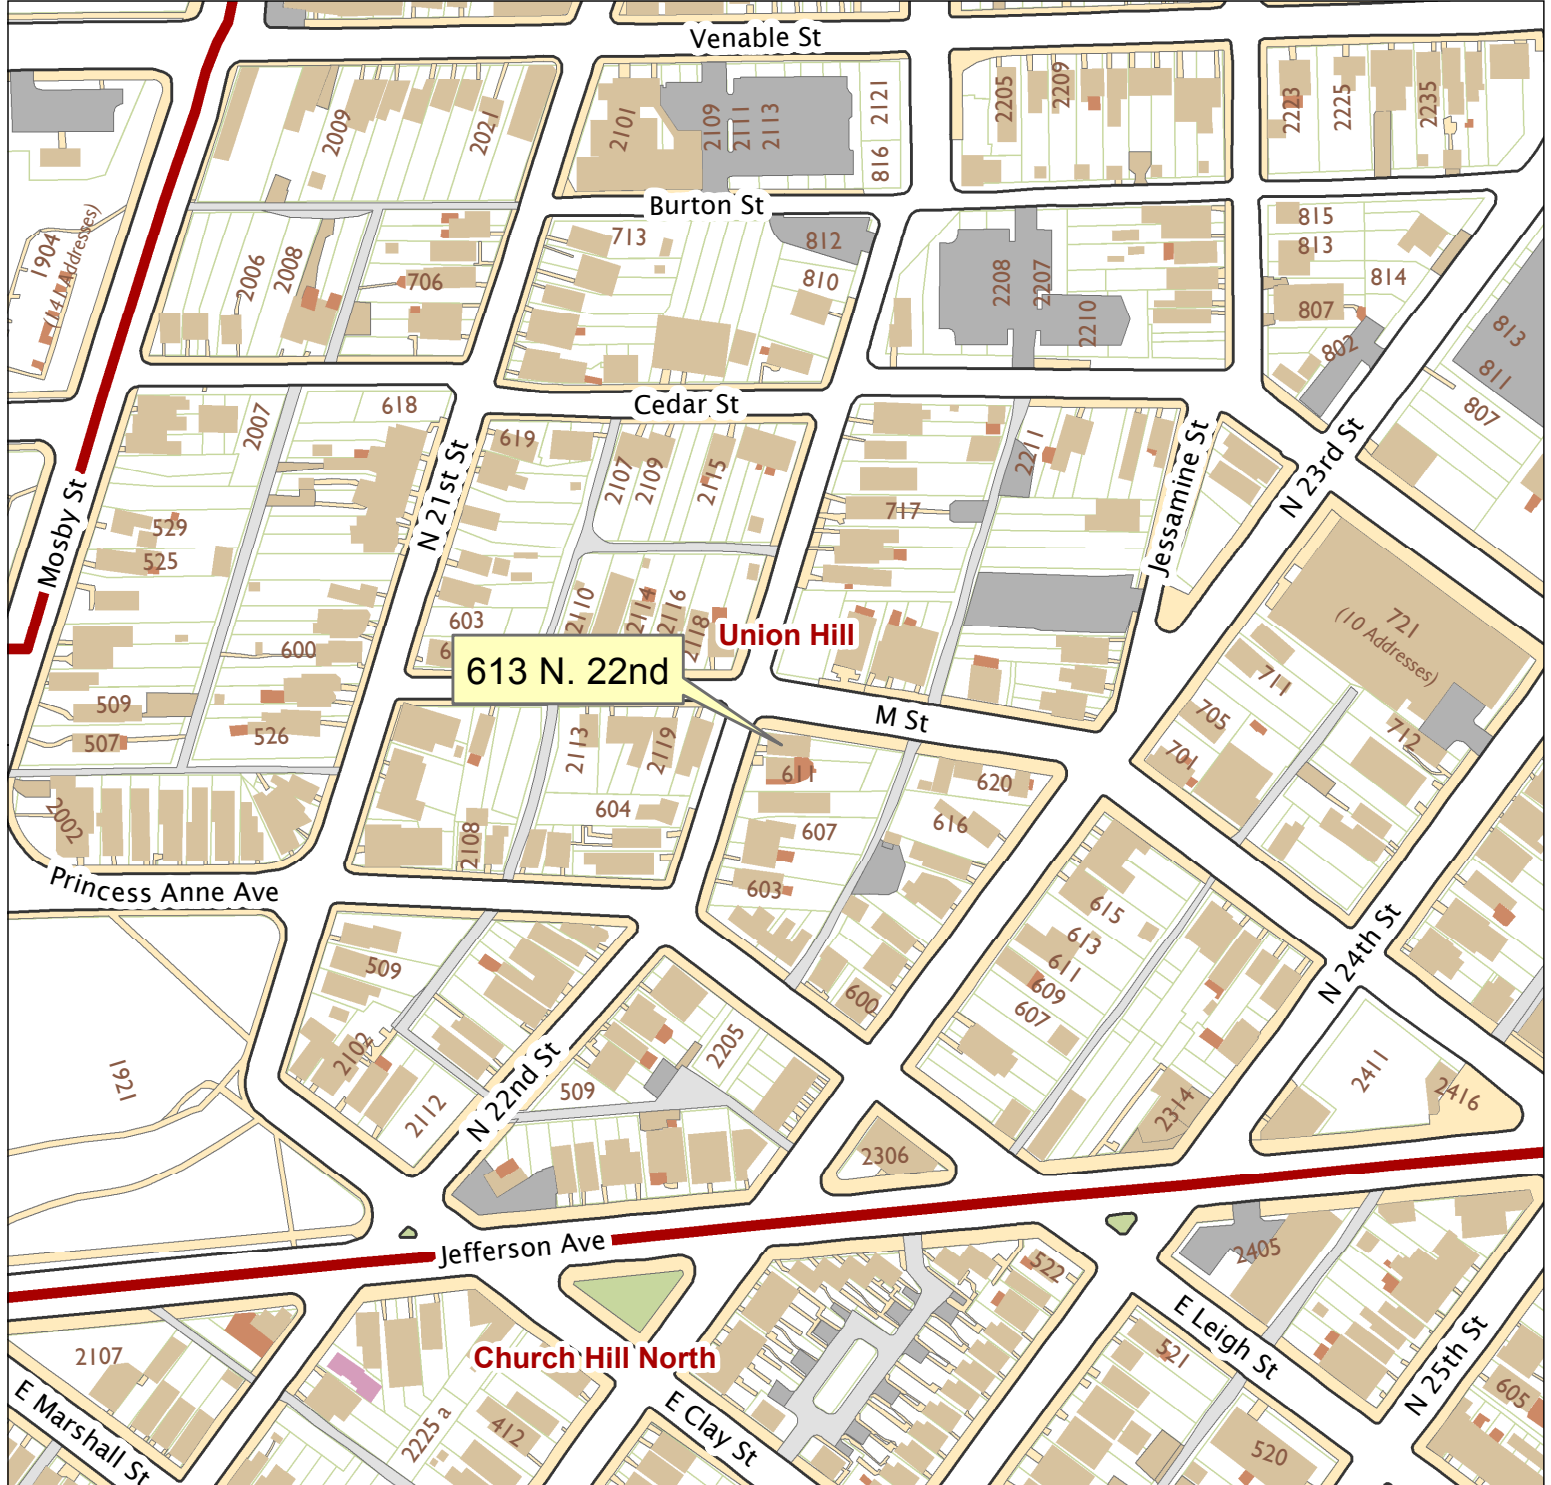

613 N. 22nd Street

City of Richmond, VA

Geographic Information Systems

1 inch = 200 feet

Map printed by palmquwd on 2015.08.10.

Document Path: G:\PDR\Planning & Preservation\CAR\Applications\Base Maps\Base Map.mxd

Disclaimer:
The City of Richmond assumes no liability either for any errors, omissions, or inaccuracies in the information provided regardless of the cause of such or for any decision made, action taken, or action not taken by the user in reliance upon any maps or information provided herein.

Location Reference