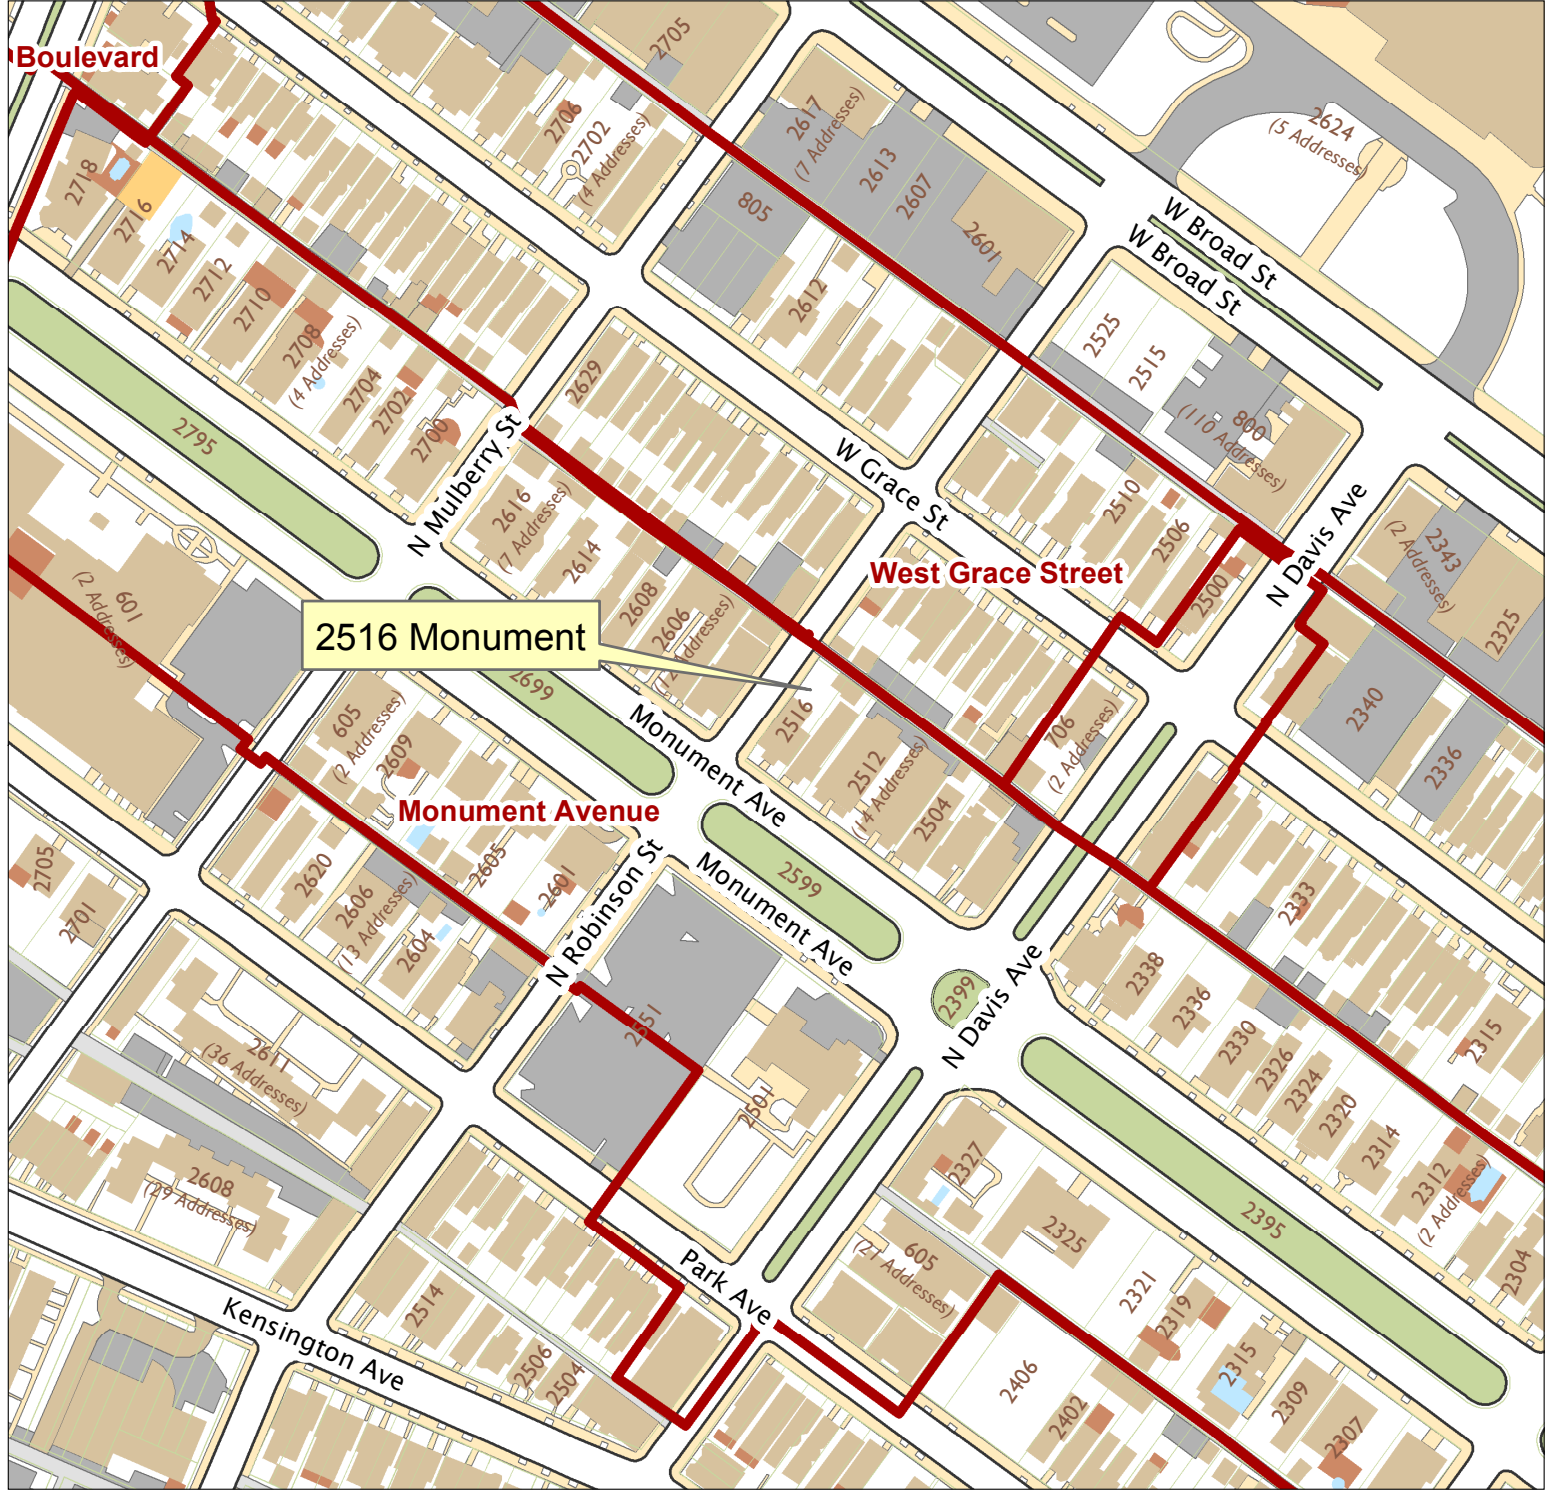

2516 Monument

City of Richmond, VA

Geographic Information Systems

2516 Monument

Map printed by jeffricr on 2017.01.17.

Document Path: \\Dit-file02-pv\commdev\S\PDR\Planning & Preservation\CAR\Applications\Base Maps\Base Map.mxd

Disclaimer:
The City of Richmond assumes no liability either for any errors, omissions, or inaccuracies in the information provided regardless of the cause of such or for any decision made, action taken, or action not taken by the user in reliance upon any maps or information provided herein.