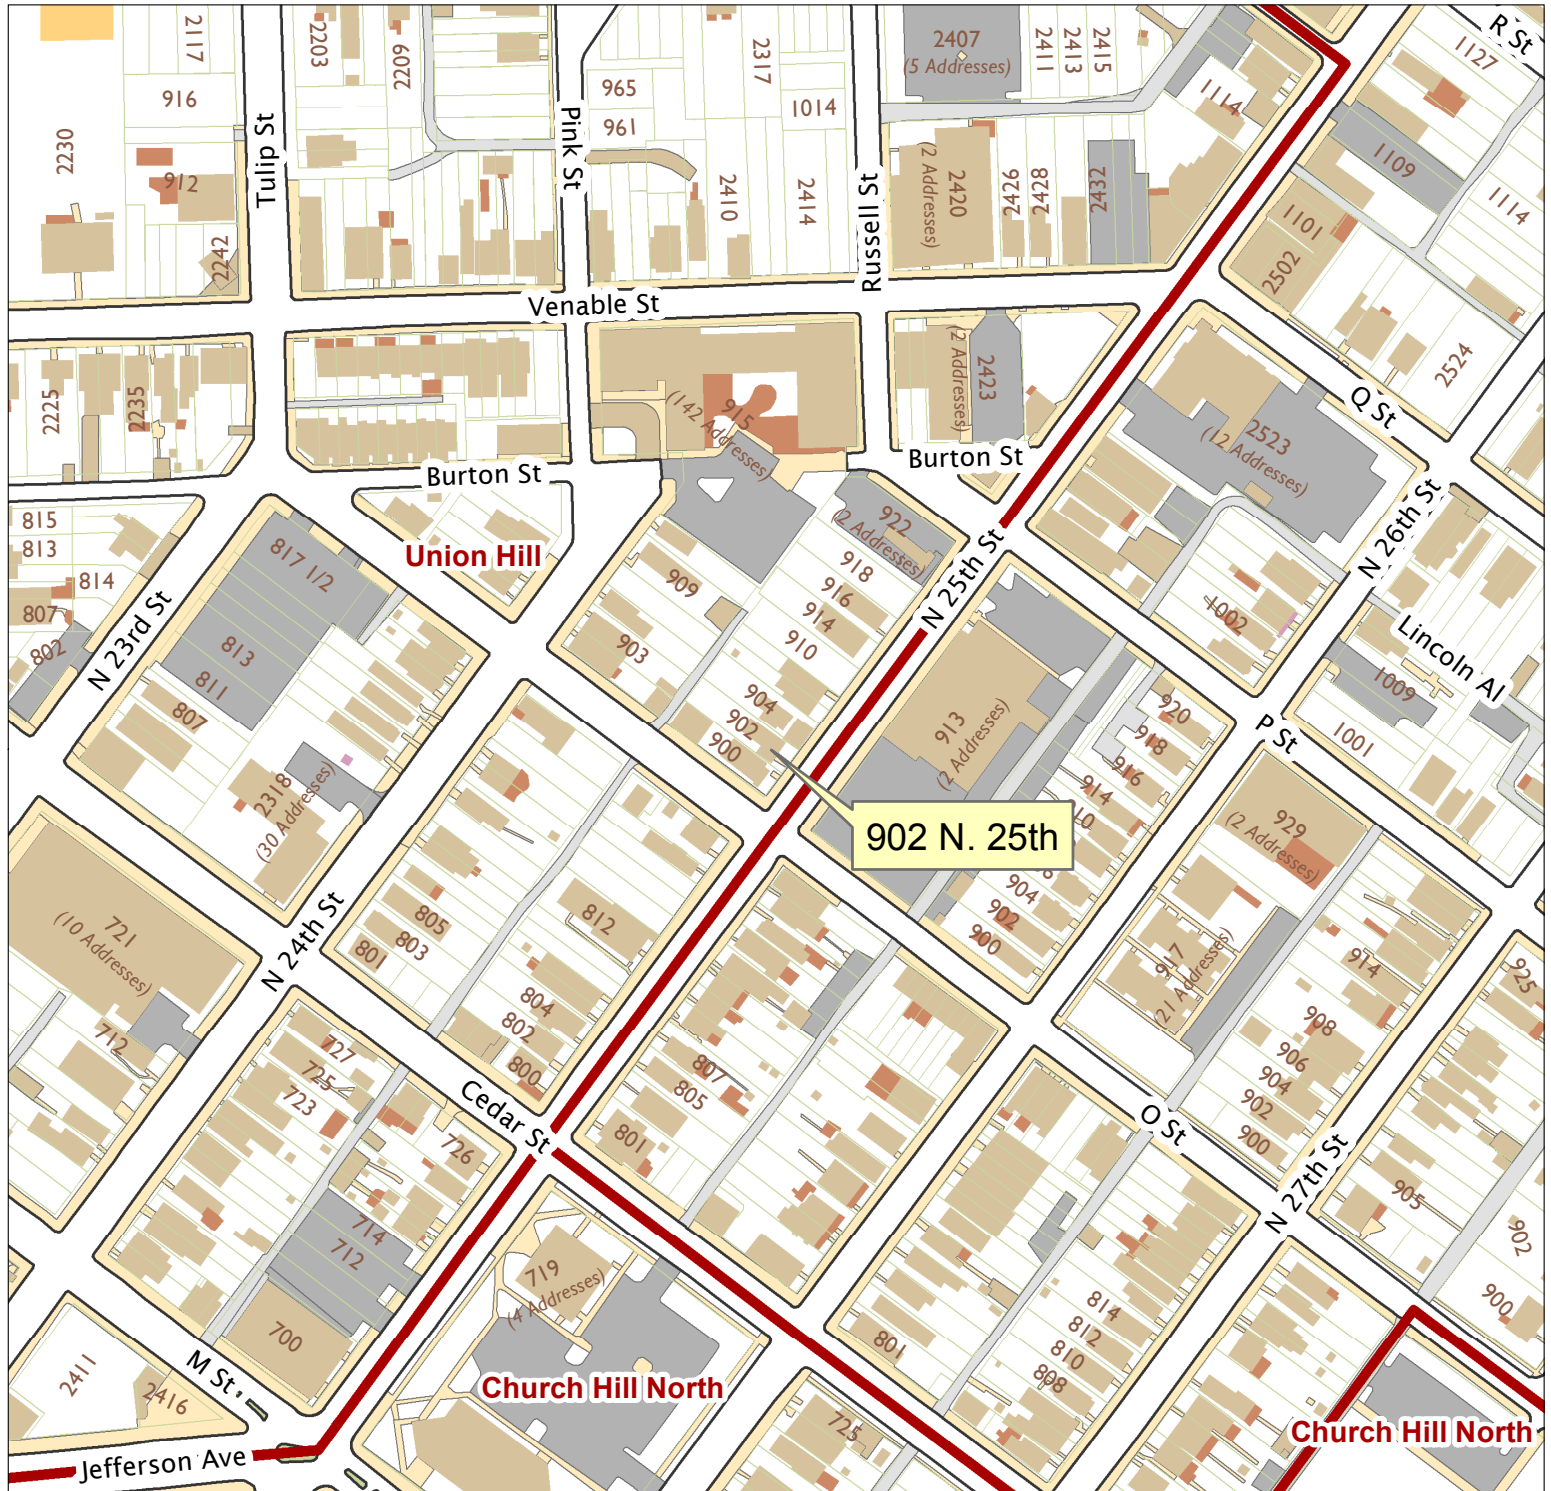

902 N. 25th Street

City of Richmond, VA

Geographic Information Systems

1 inch = 200 feet

Map printed by jeffricr on 2017.02.03.

Document Path: \\Dit-file02-pv\commdev\$\PDR\Planning & Preservation\CAR\Applications\Base Maps\Base Map.mxd

Disclaimer:

The City of Richmond assumes no liability either for any errors, omissions, or inaccuracies in the information provided regardless of the cause of such or for any decision made, action taken, or action not taken by the user in reliance upon any maps or information provided herein.

Location Reference