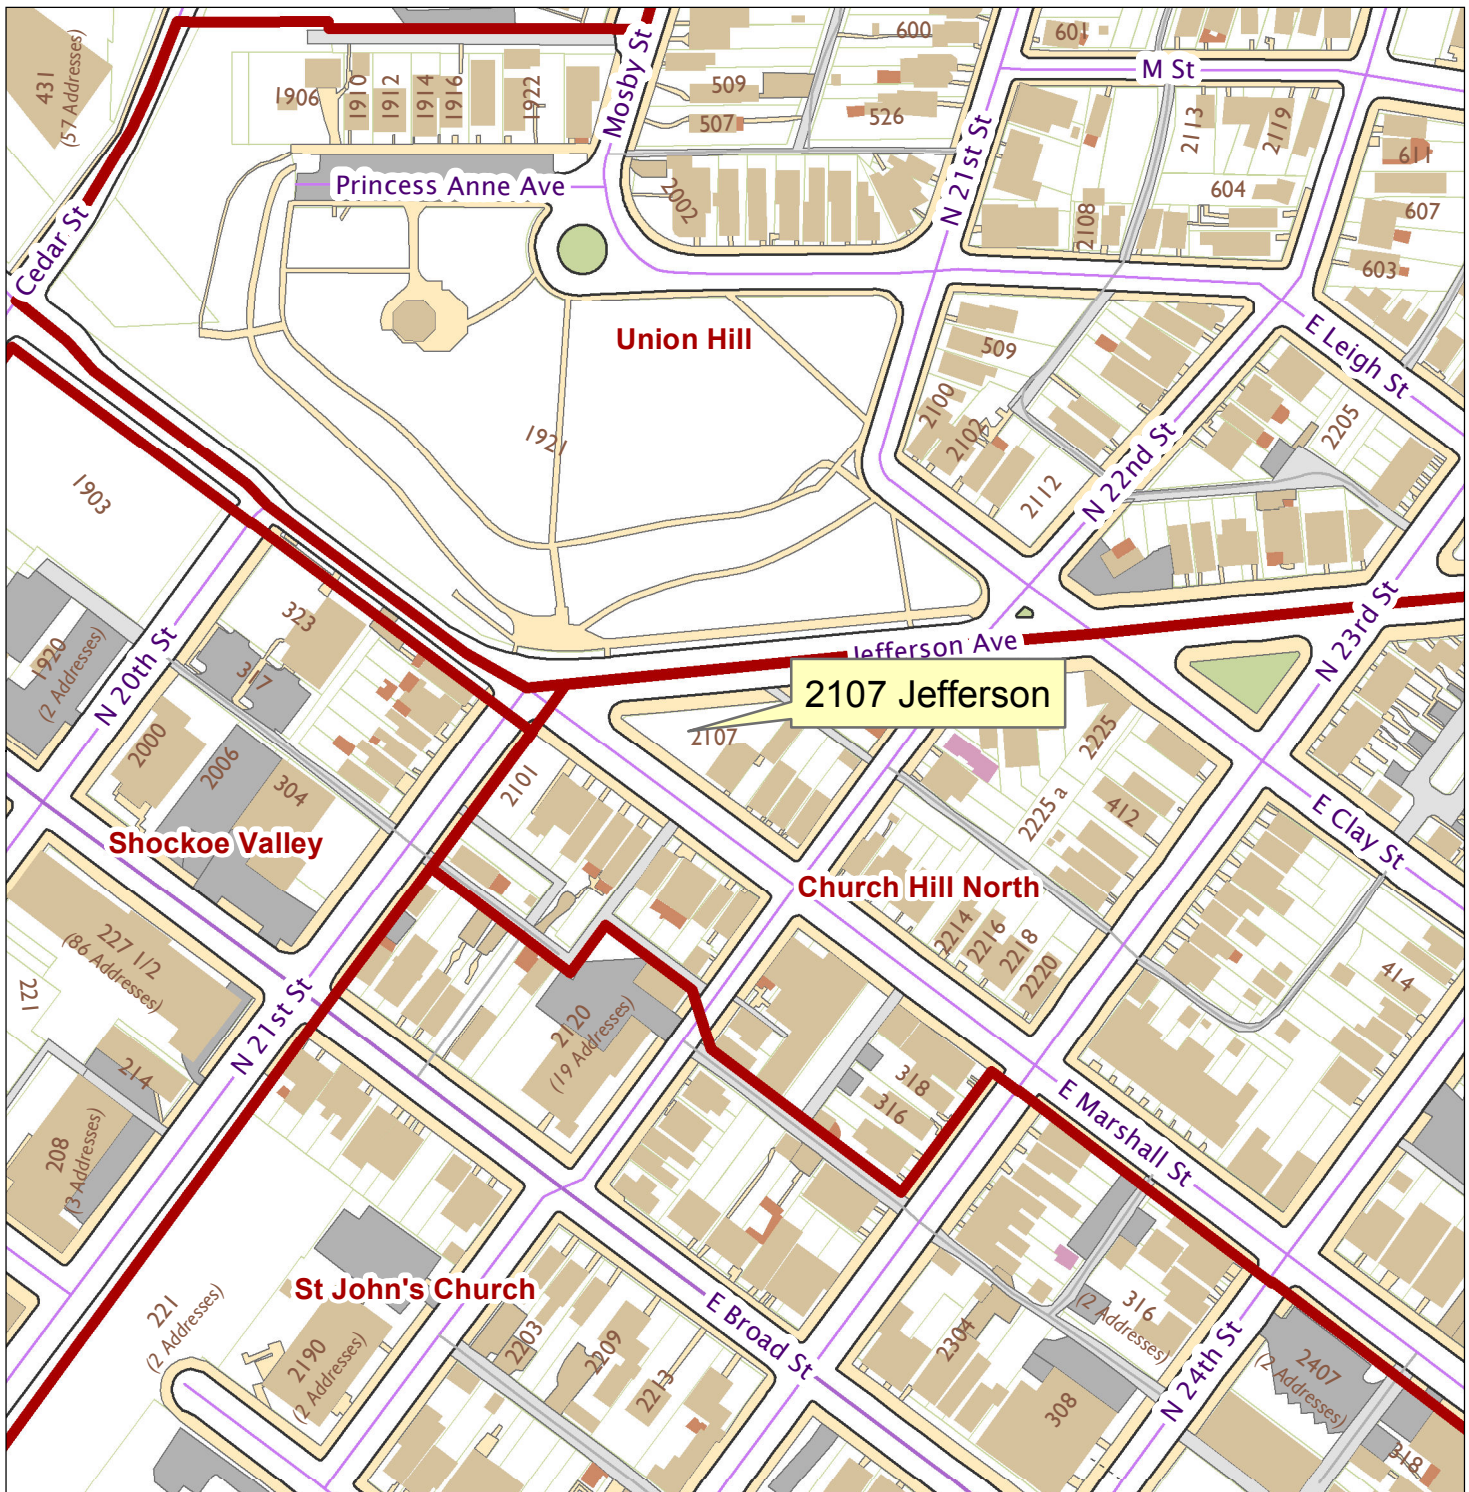

2107 Jefferson Ave

City of Richmond, VA
Geographic Information Systems

Map printed by palmquwd on 2014.08.14.
Document Path: G:\PDR\Planning & Preservation\CAR\Applications\Base Maps\Base Map.mxd

Disclaimer:
The City of Richmond assumes no liability either for any errors, omissions, or inaccuracies in the information provided regardless of the cause of such or for any decision made, action taken, or action not taken by the user in reliance upon any maps or information provided herein.