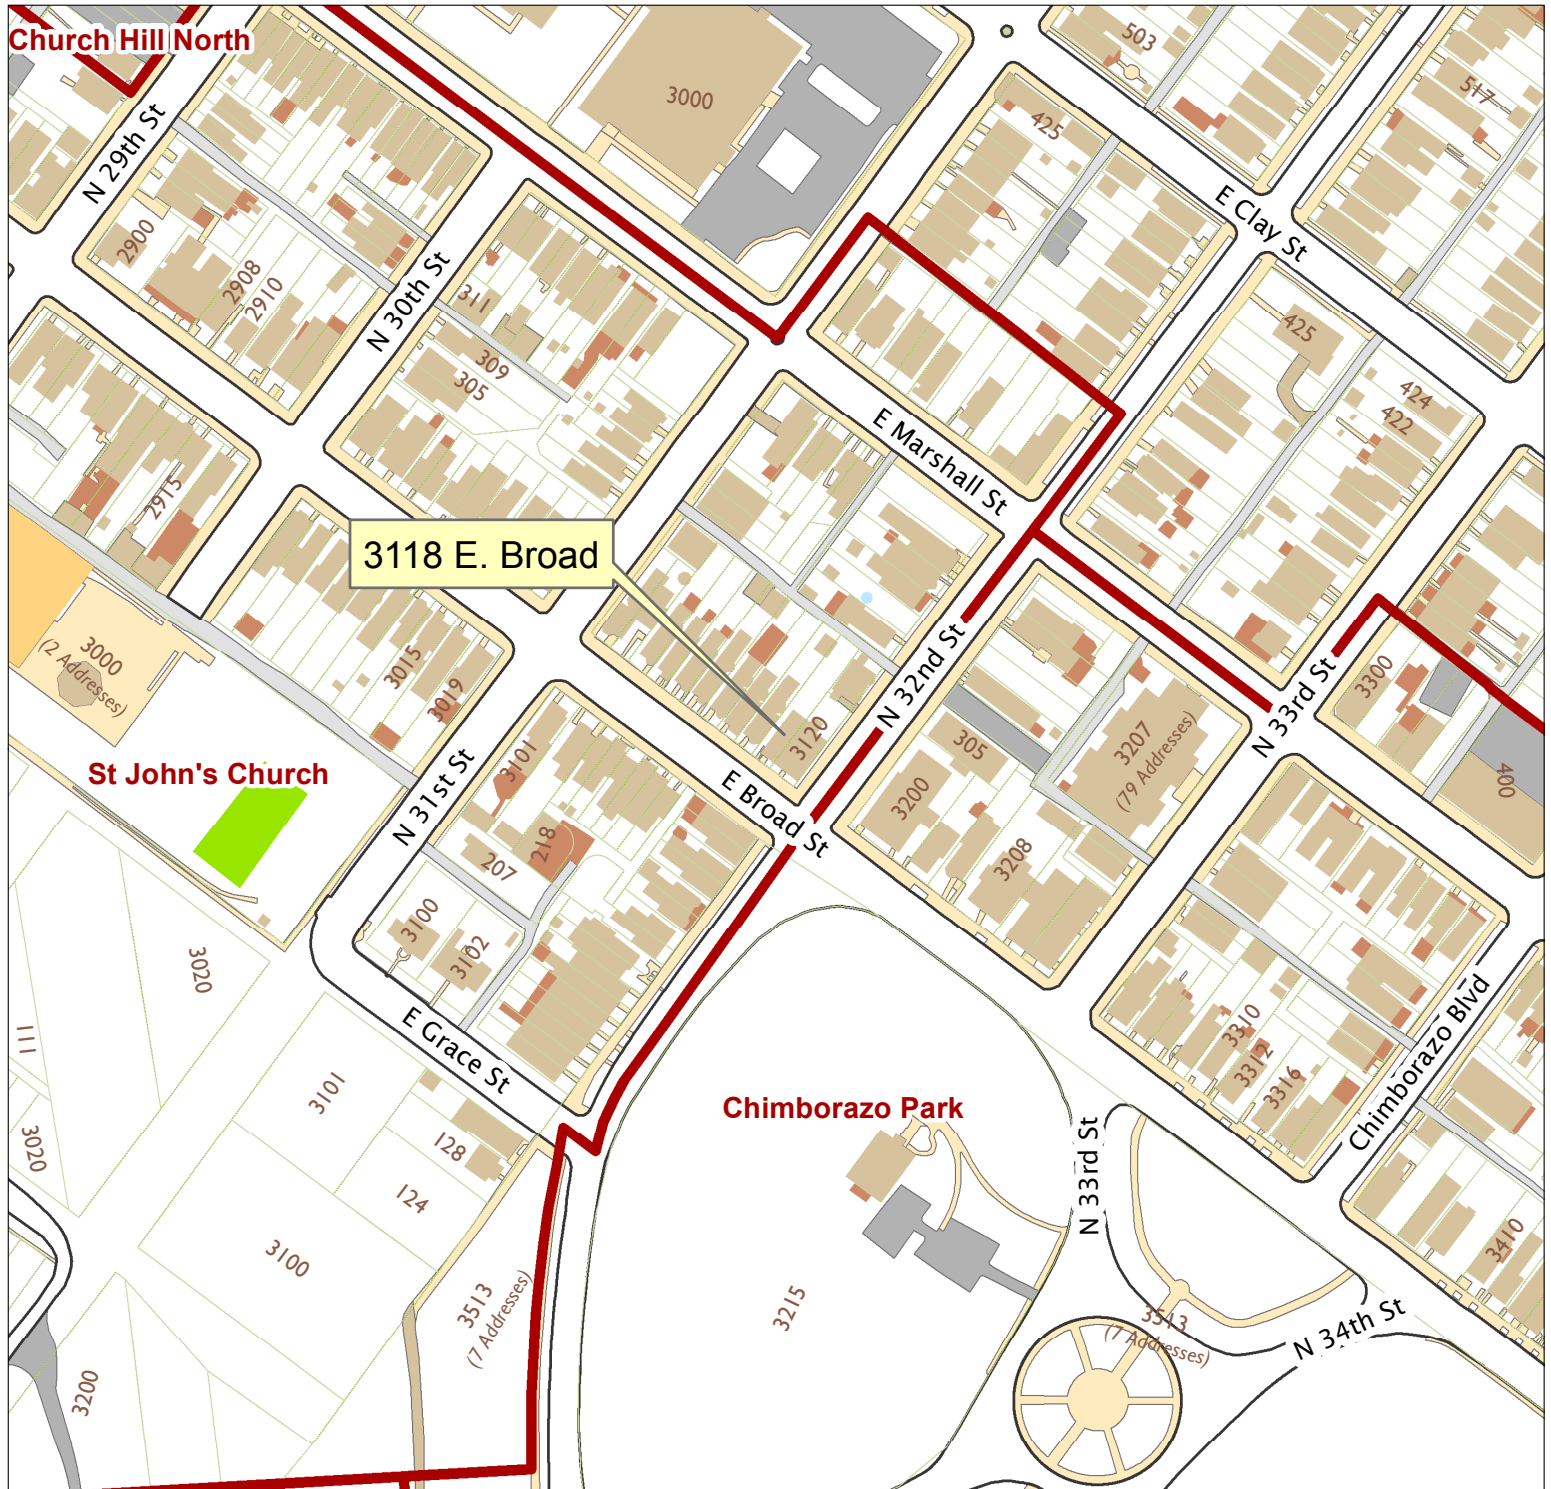

3118 E. Broad Street

City of Richmond, VA

Geographic Information Systems

Map printed by jeffricr on 2017.12.01.

Document Path: \\Dit-file02-pv\commdev\$\PDR\Planning & Preservation\CAR\Applications\Base Maps\Base Map.mxd

Disclaimer:
The City of Richmond assumes no liability either for any errors, omissions, or inaccuracies in the information provided regardless of the cause of such or for any decision made, action taken, or action not taken by the user in reliance upon any maps or information provided herein.