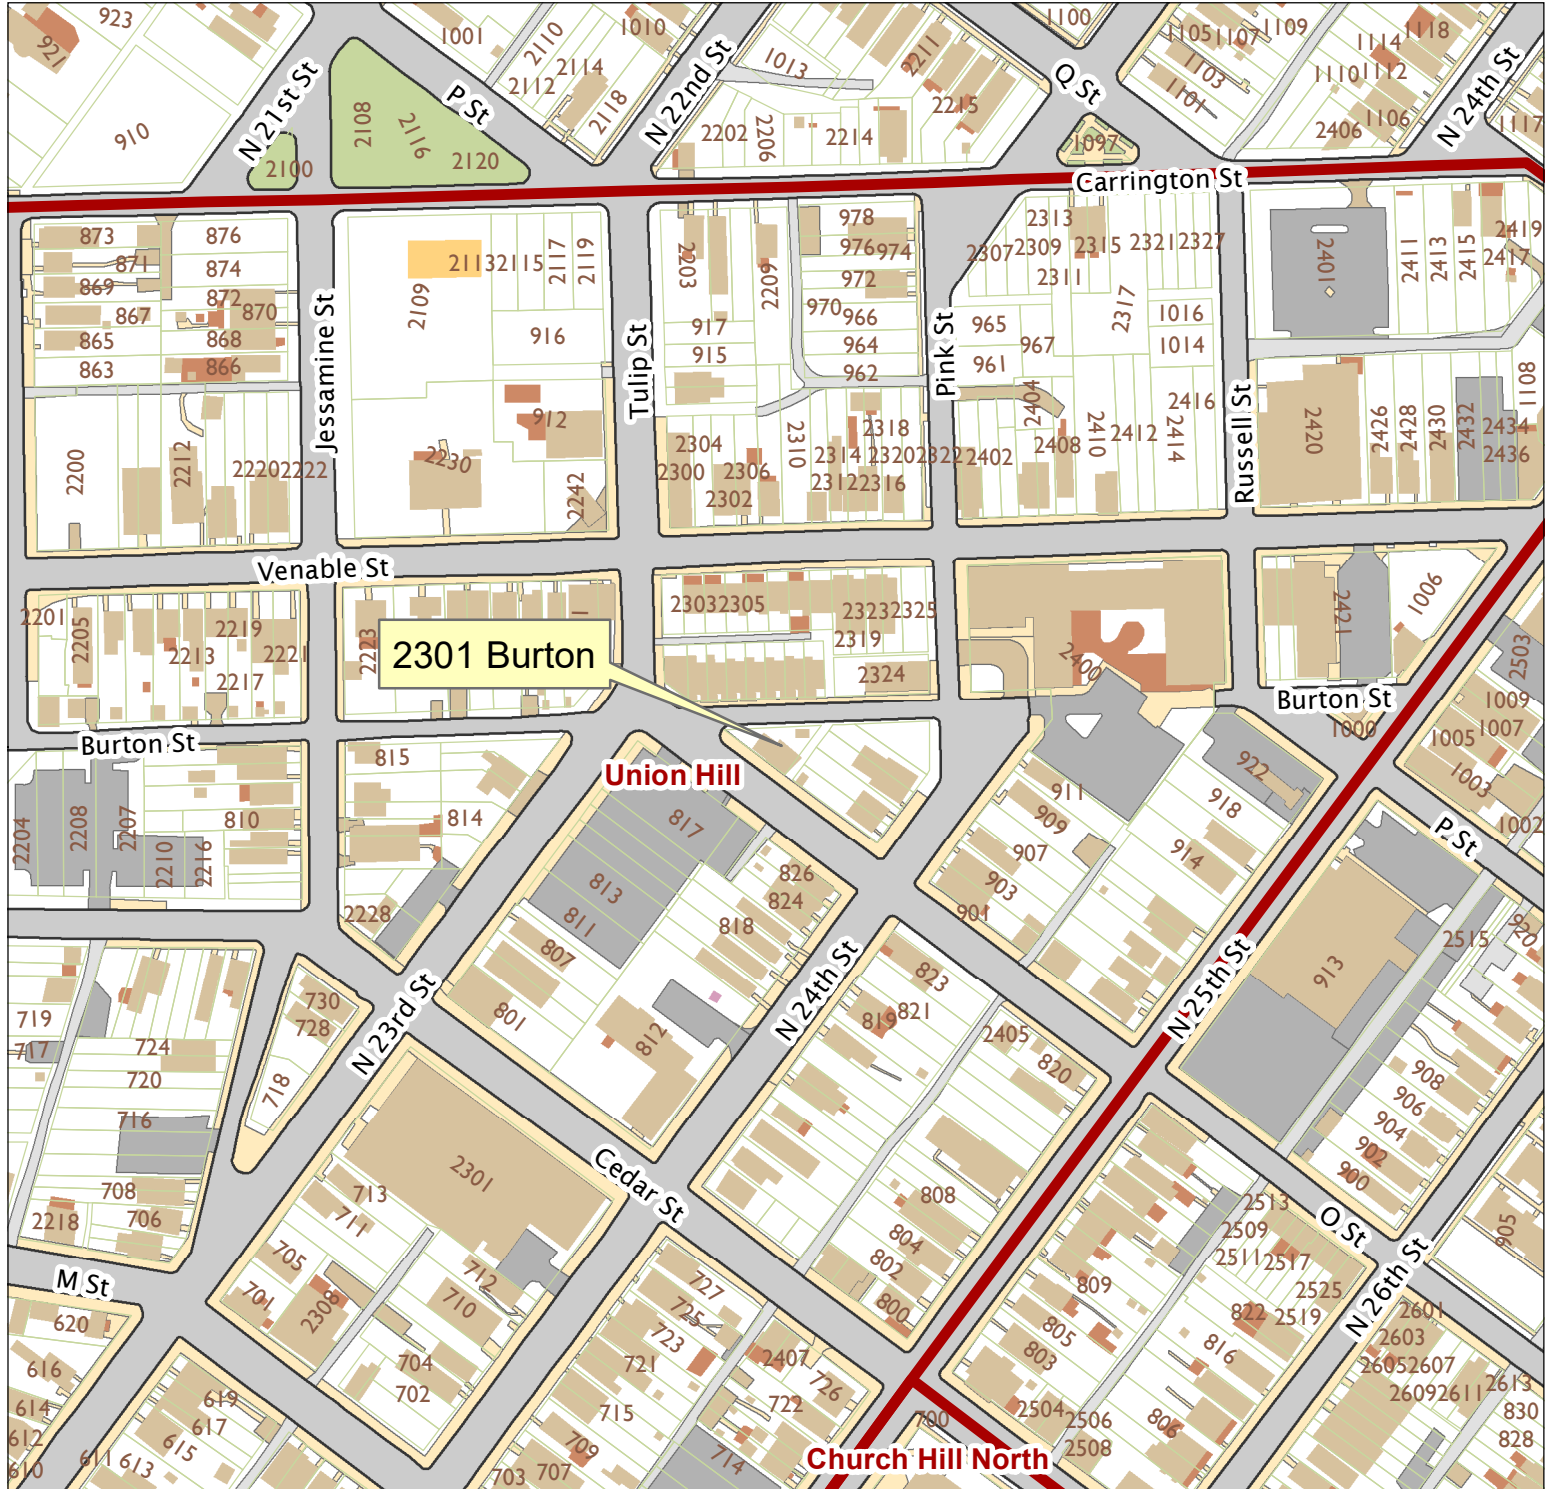

# 2301 Burton Street

City of Richmond, VA

Geographic Information Systems

1 inch = 200 feet

Map printed by jonescl2 on 2019.03.07.

Document Path: G:\PDR\Planning & Preservation\CAR\Meetings\00 Current Meeting\Base Maps\Tools\Base Map.mxd

**Disclaimer:**

The City of Richmond assumes no liability either for any errors, omissions, or inaccuracies in the information provided regardless of the cause of such or for any decision made, action taken, or action not taken by the user in reliance upon any maps or information provided herein.

**Location Reference**