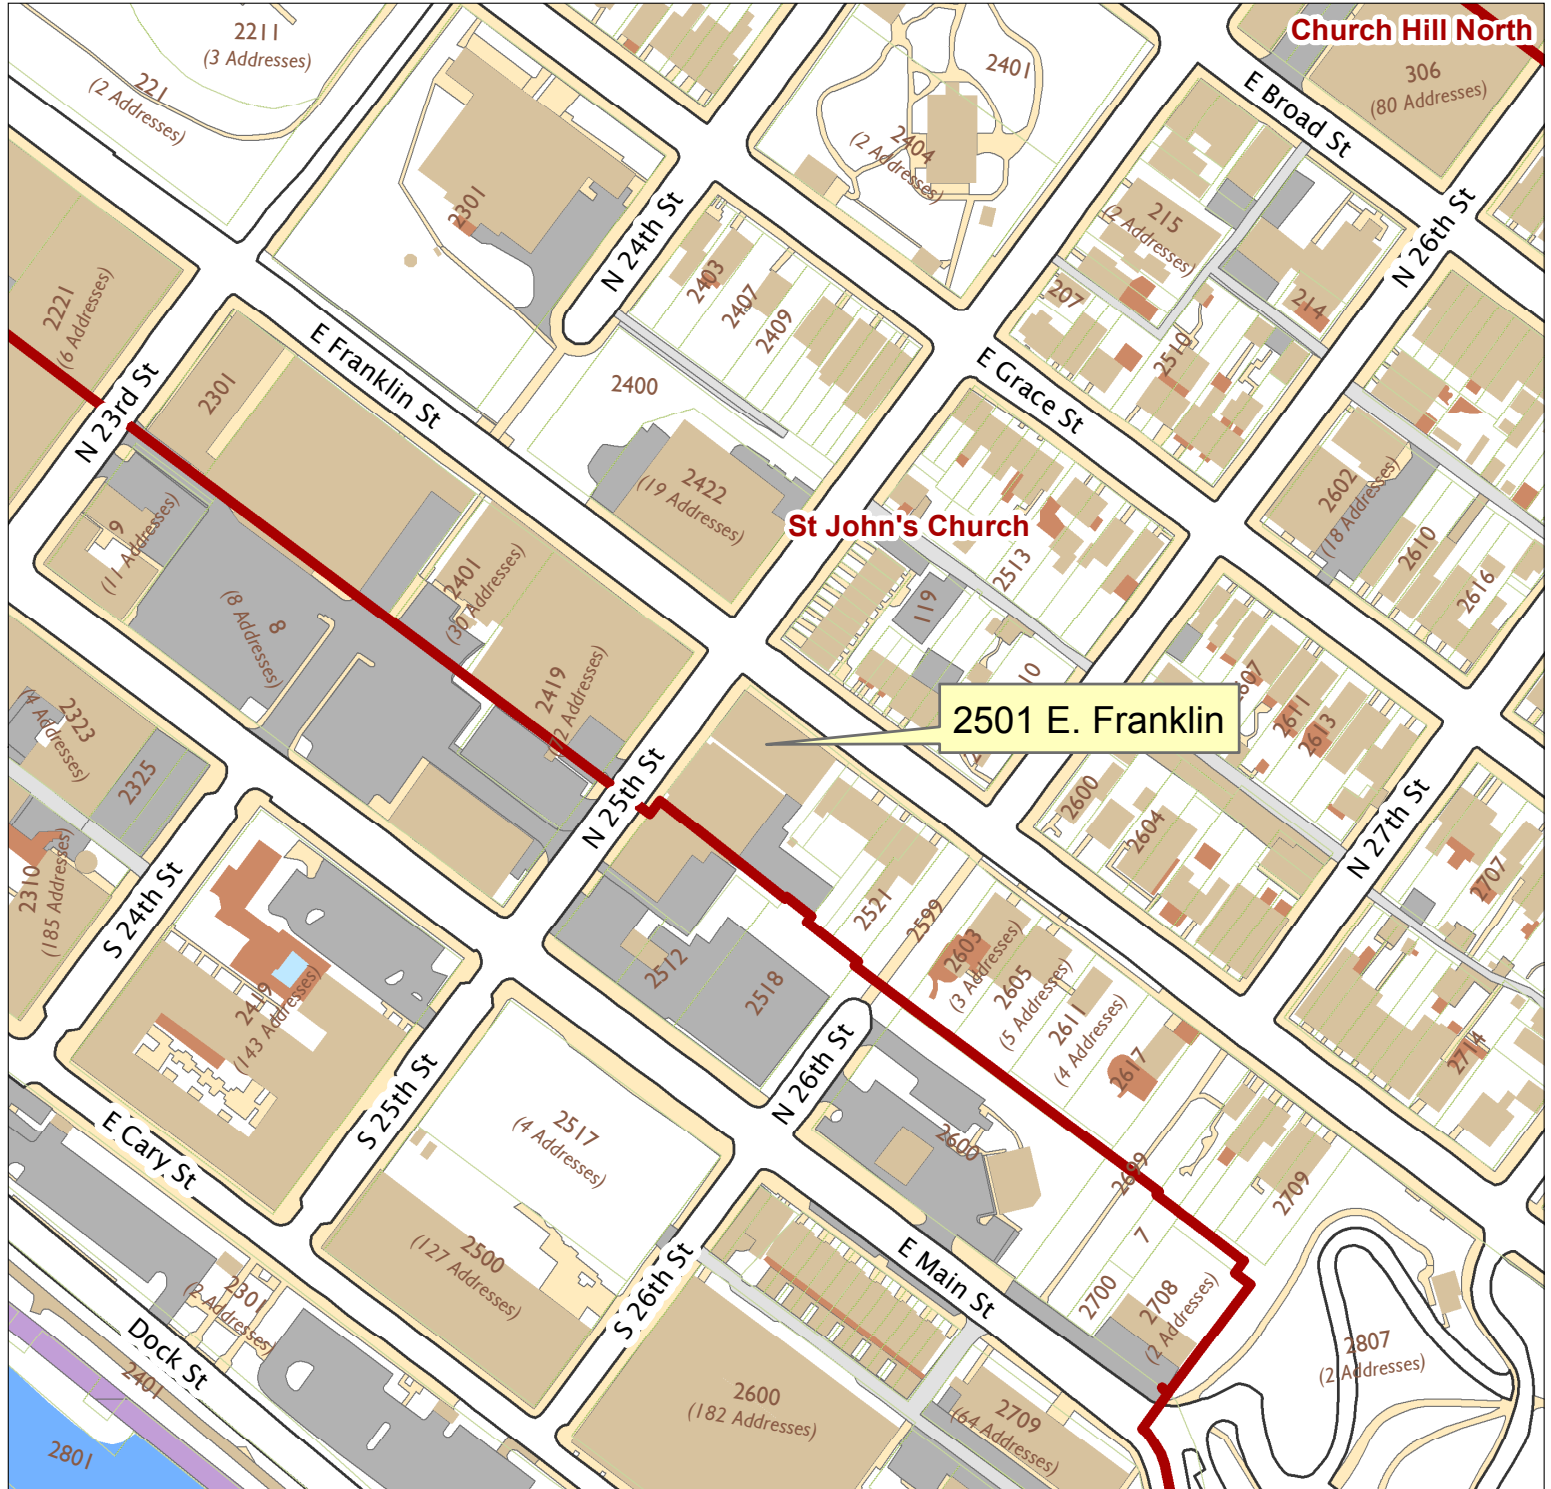

2501 E. Franklin Street

City of Richmond, VA

Geographic Information Systems

Location Reference

Map printed by jeffricr on 2017.07.06.

Document Path: \\Dit-file02-pv\commdev\S\PDR\Planning & Preservation\CAR\Applications\Base Maps\Base Map.mxd

Disclaimer:
The City of Richmond assumes no liability either for any errors, omissions, or inaccuracies in the information provided regardless of the cause of such or for any decision made, action taken, or action not taken by the user in reliance upon any maps or information provided herein.