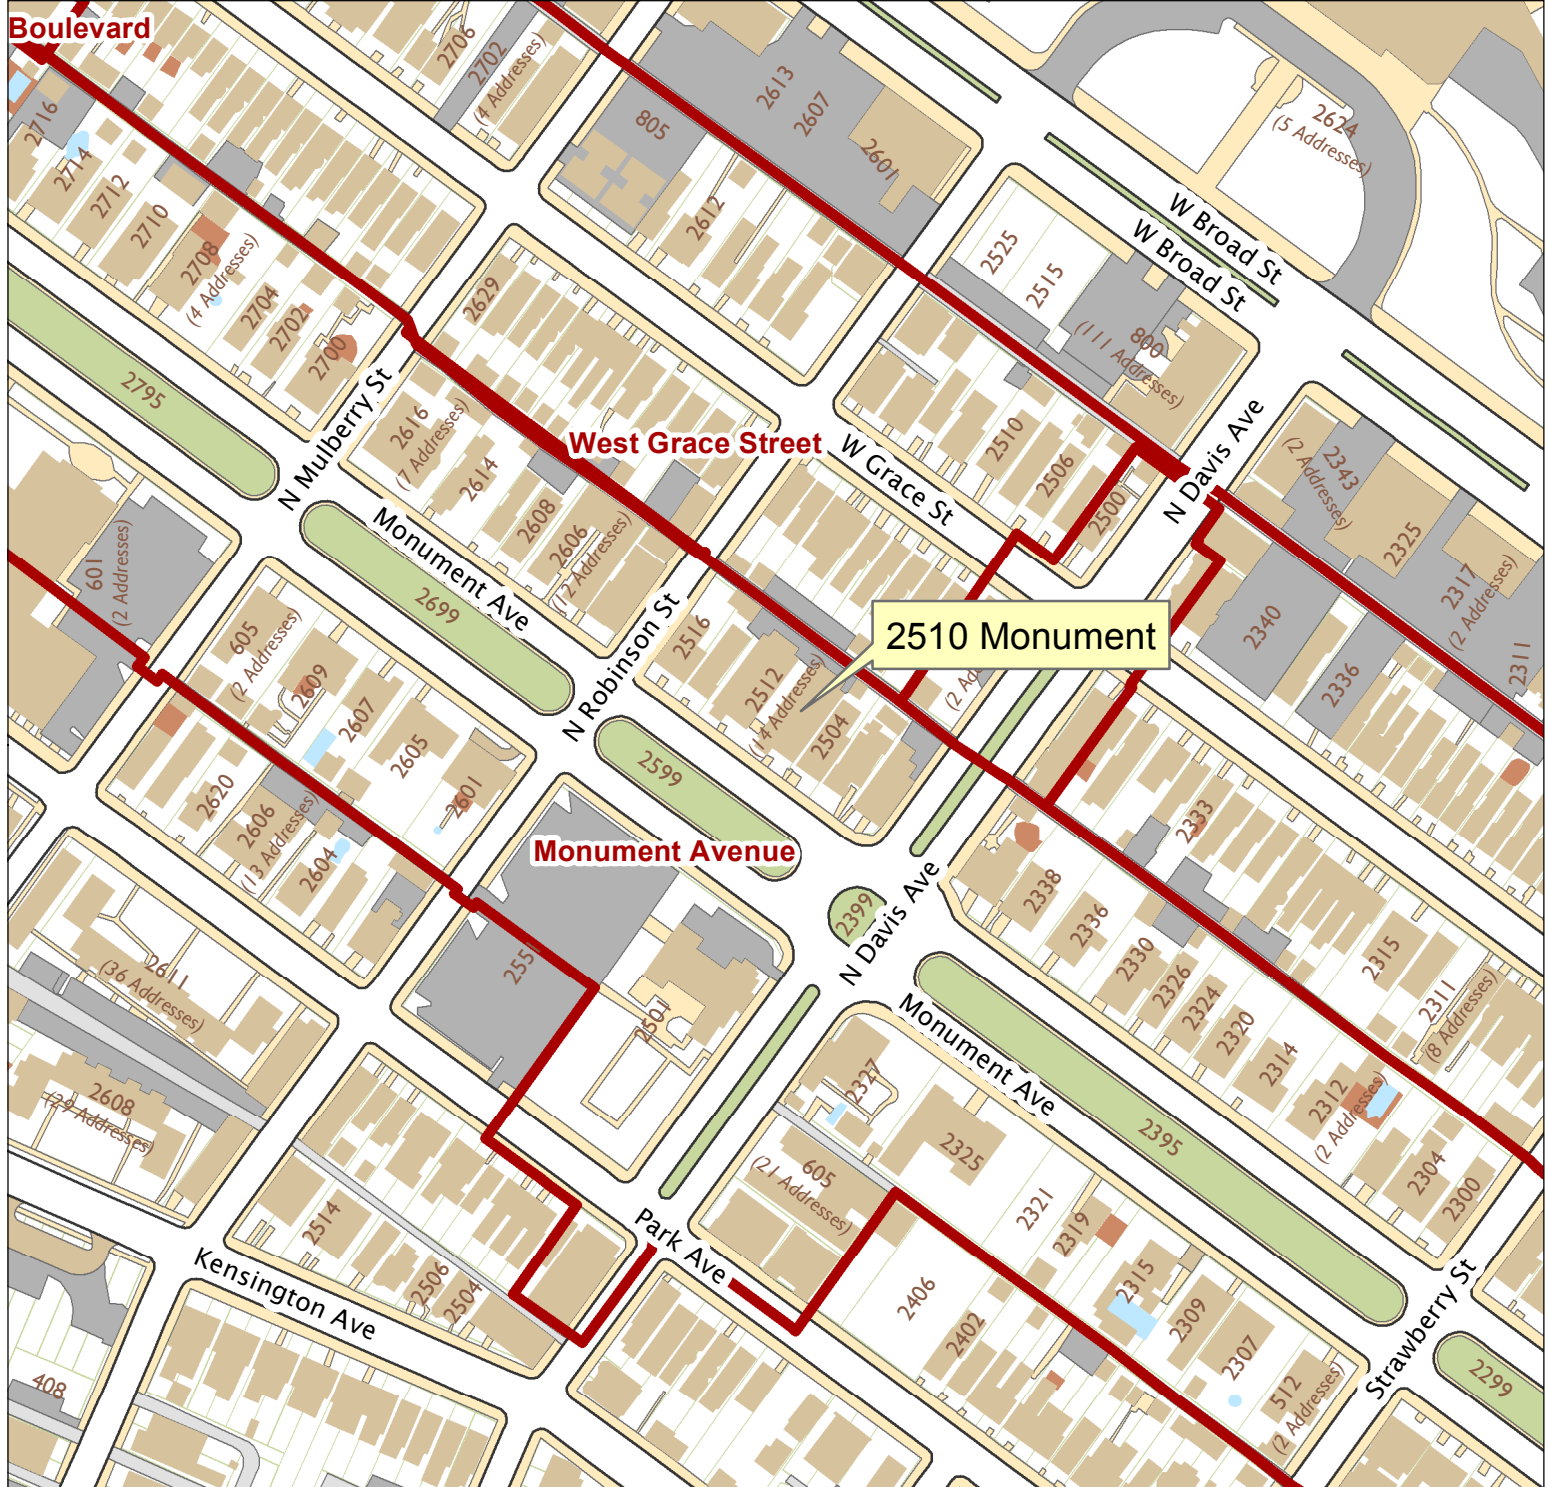

2510 Monument Avenue

City of Richmond, VA

Geographic Information Systems

1 inch = 200 feet

Map printed by palmquwd on 2016.01.13.

Document Path: G:\PDR\Planning & Preservation\CAR\Applications\Base Maps\Base Map.mxd

Disclaimer:

The City of Richmond assumes no liability either for any errors, omissions, or inaccuracies in the information provided regardless of the cause of such or for any decision made, action taken, or action not taken by the user in reliance upon any maps or information provided herein.

Location Reference