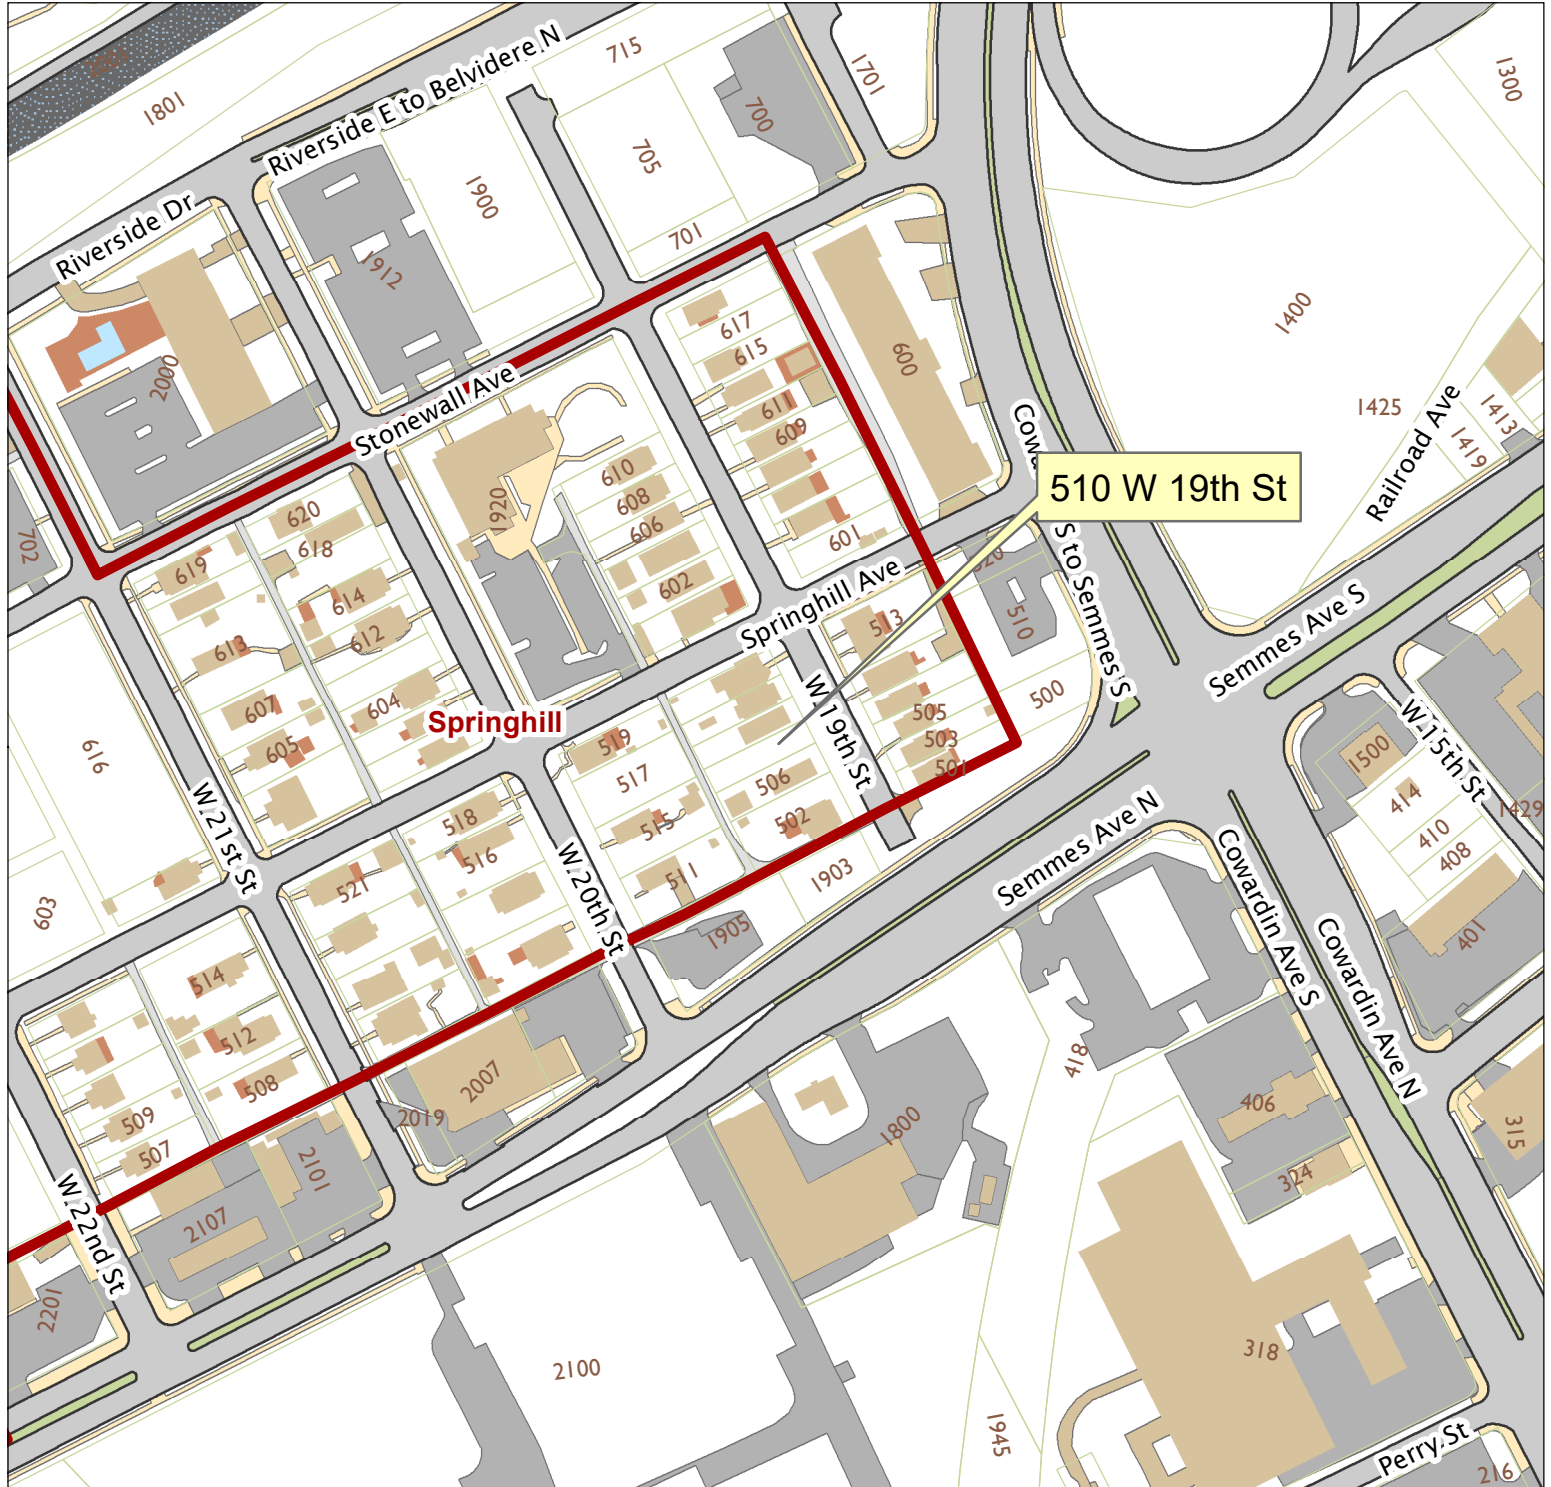

# 510 West 19th Street

City of Richmond, VA

Geographic Information Systems

1 inch = 200 feet

Map printed by jonesl2 on 2019.03.07.

Document Path: G:\PDR\Planning & Preservation\CAR\Meetings\00 Current Meeting\Base Maps\Tools\Base Map.mxd

**Disclaimer:**

The City of Richmond assumes no liability either for any errors, omissions, or inaccuracies in the information provided regardless of the cause of such or for any decision made, action taken, or action not taken by the user in reliance upon any maps or information provided herein.

Location Reference